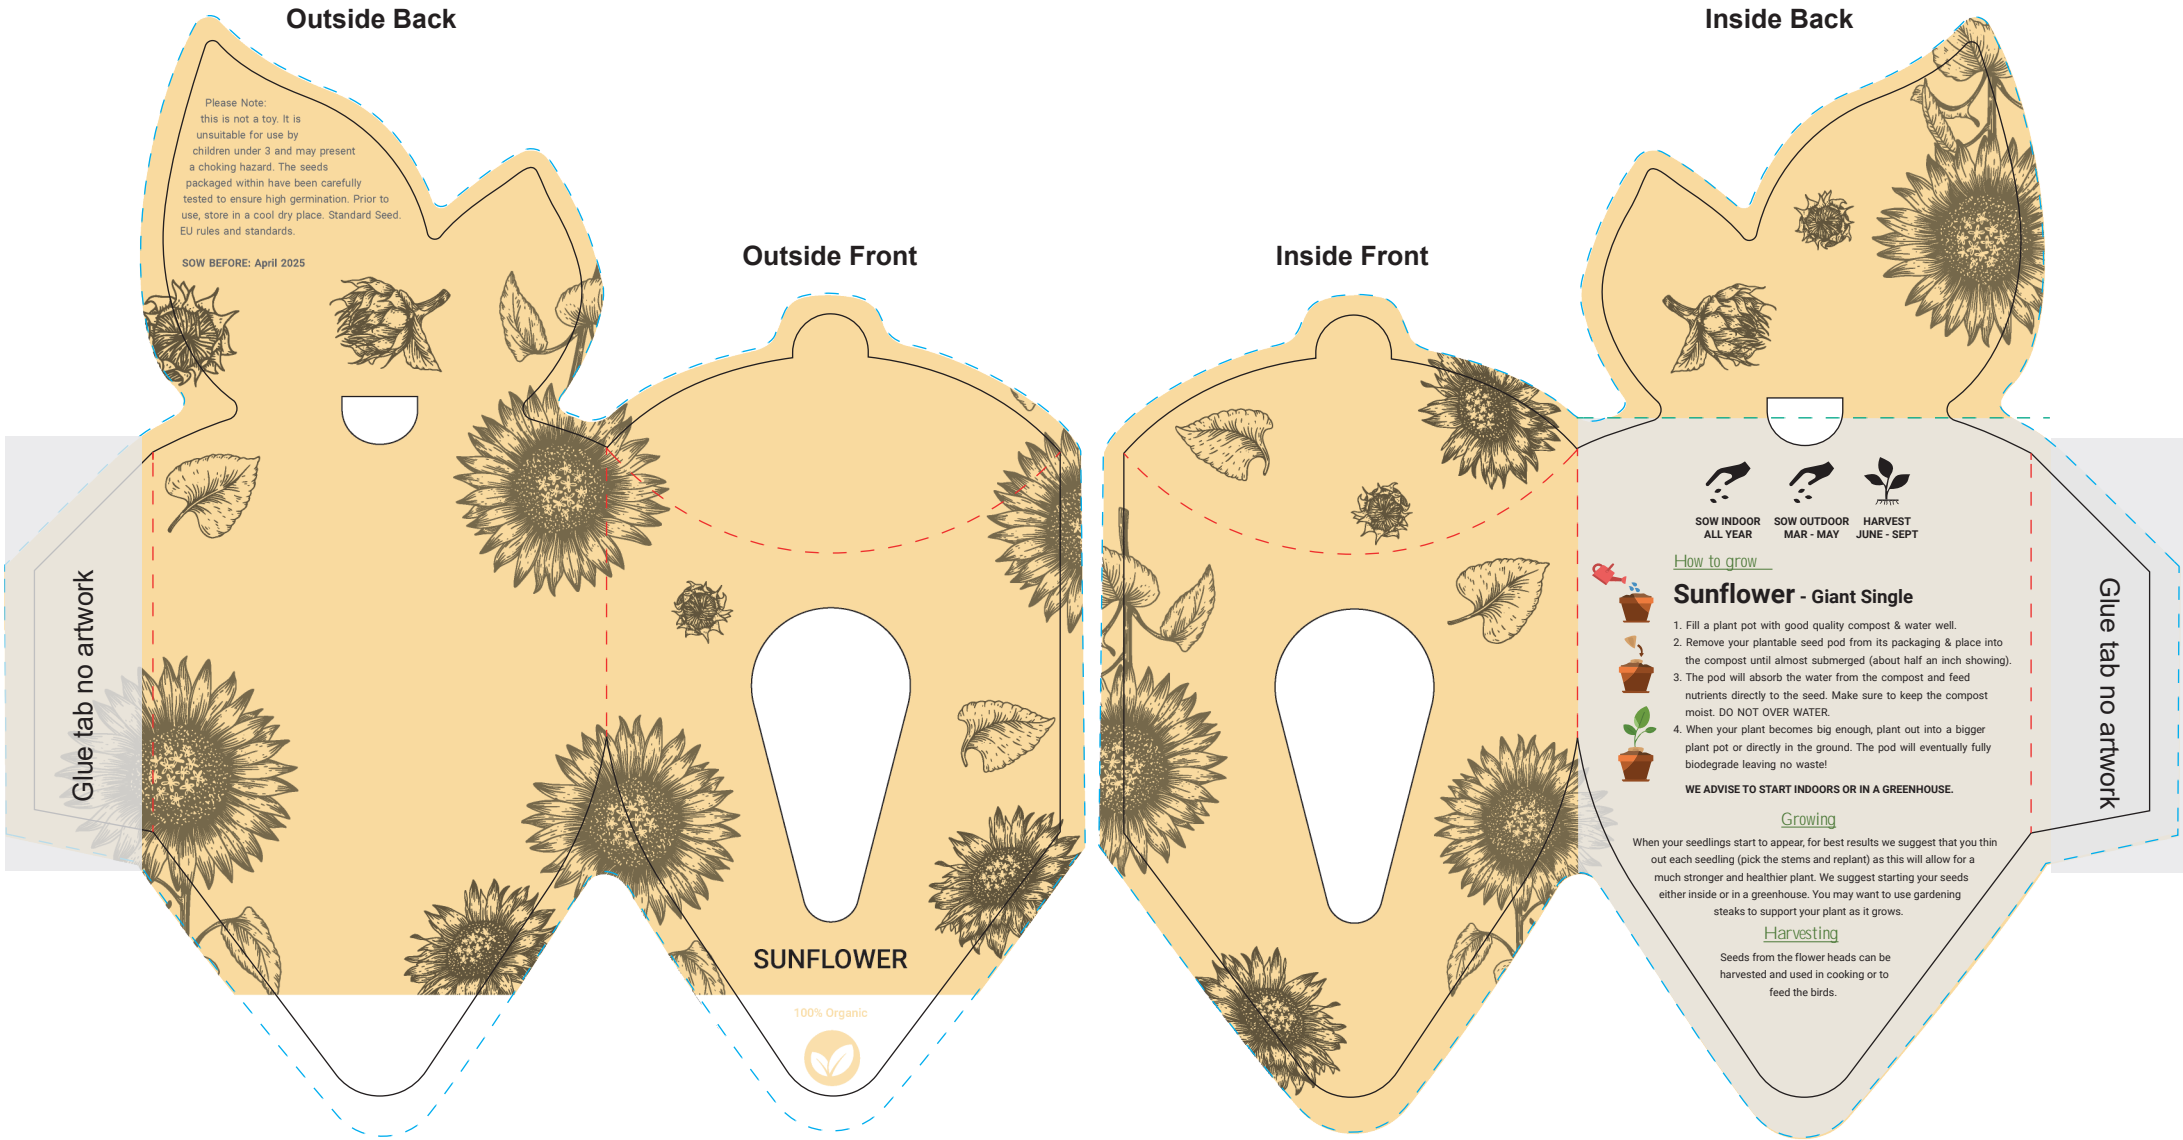

# YOUR VISUAL PROOF (1 of 2)

Order Reference	xxxxxx
Date created	xx/xx/xx
Created by	xx

Product	226602
Colour	White
Seed Variant	Sunflower
Branding	Full Colour

# YOUR VISUAL PROOF (2 of 2)

Order Reference xxxxxx  
 Date created xx/xx/xx  
 Created by xx

Print area 139.1 x 136.2 mm  
 Logo size xx x xxmm  
 Branding Full Colour

Visual scale 100%.