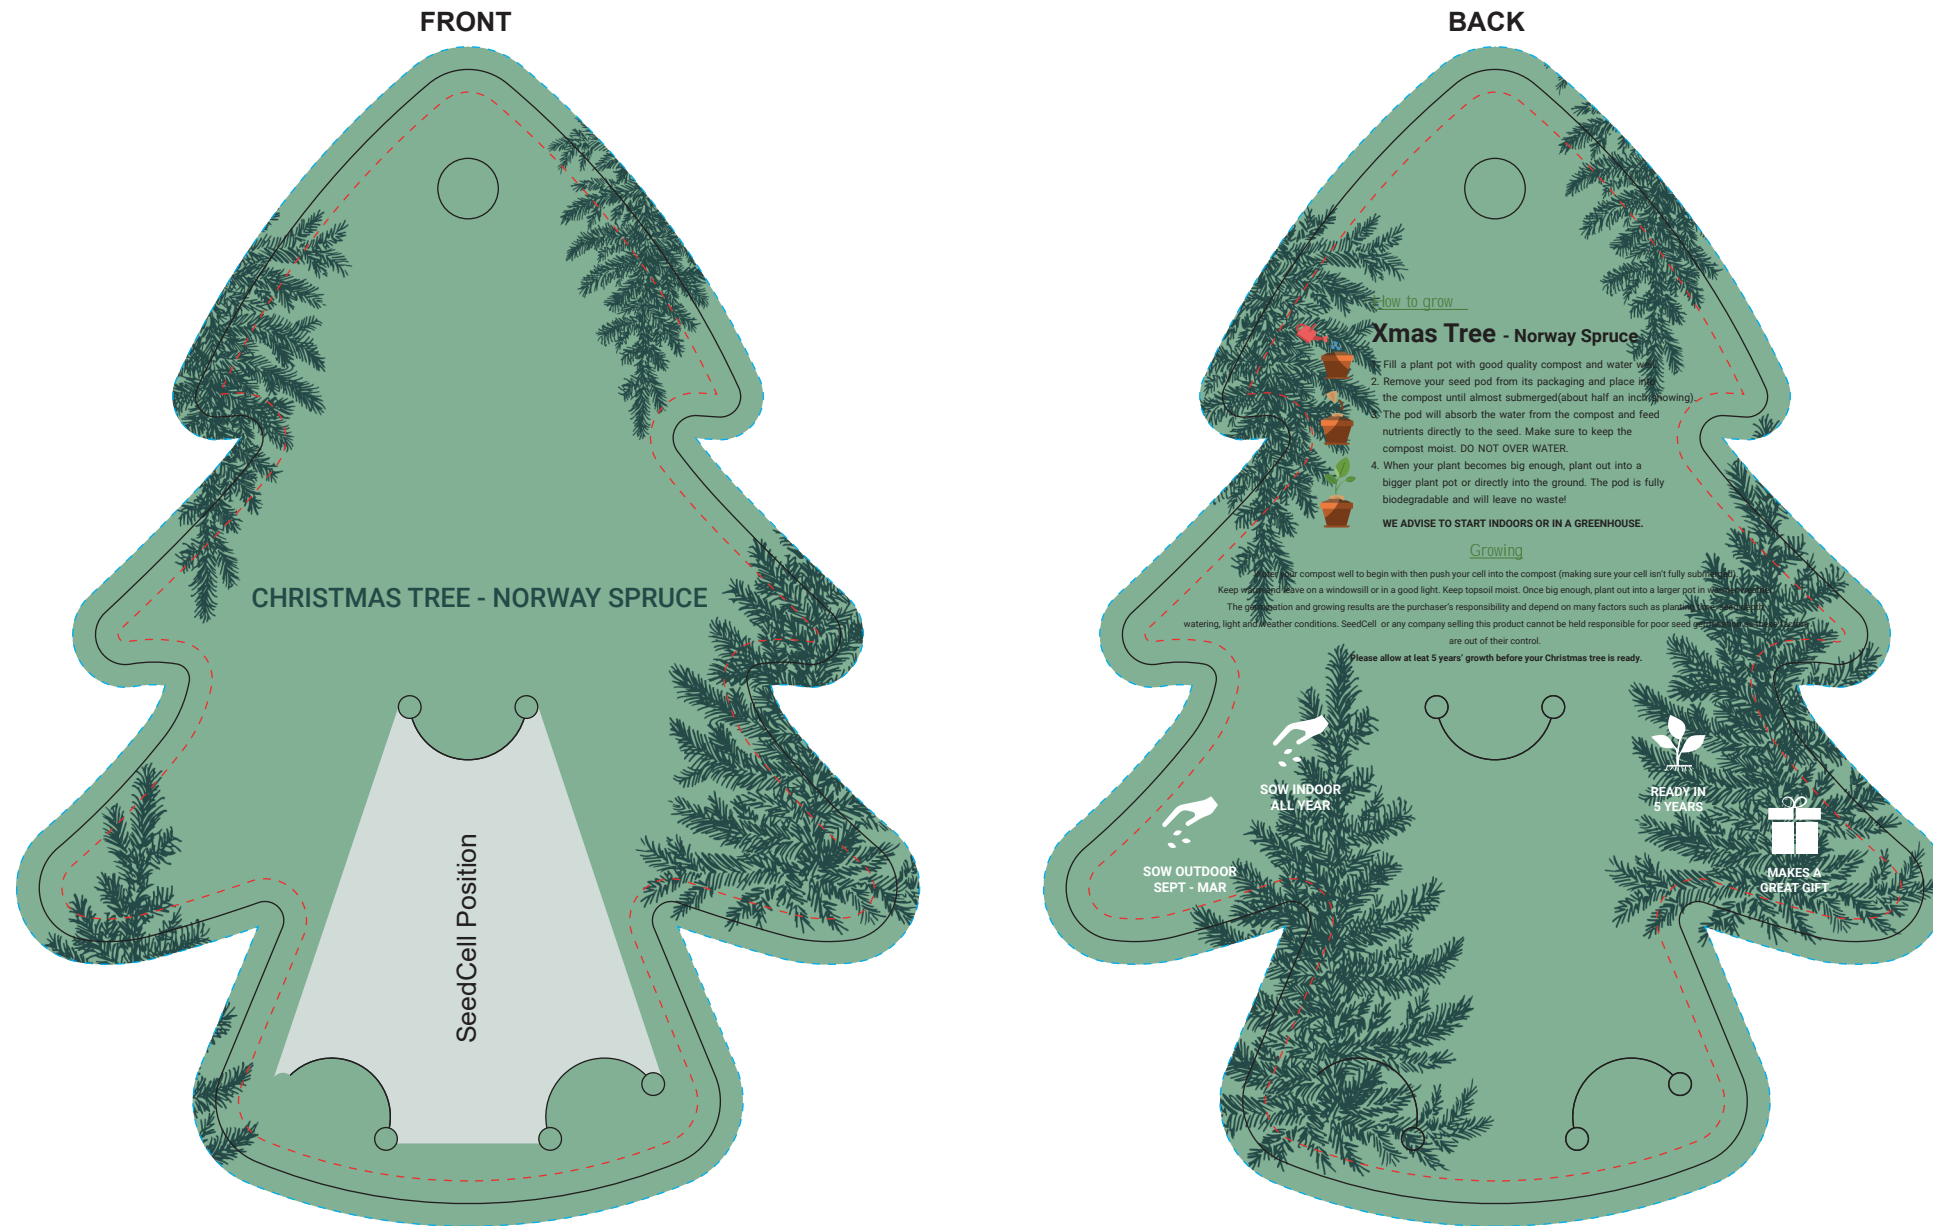

# YOUR VISUAL PROOF (1 of 2)

Order Reference	xxxxxx
Date created	xx/xx/xx
Created by	xx

Product	226602
Colour	White
Seed Variant	Xmas Tree
Branding	Full Colour

# YOUR VISUAL PROOF (2 of 2)

Order Reference xxxxxx  
Date created xx/xx/xx  
Created by xx

Print area 139.1 x 136.2 mm  
Logo size xx x xxmm  
Branding Full Colour

Visual scale 100%.