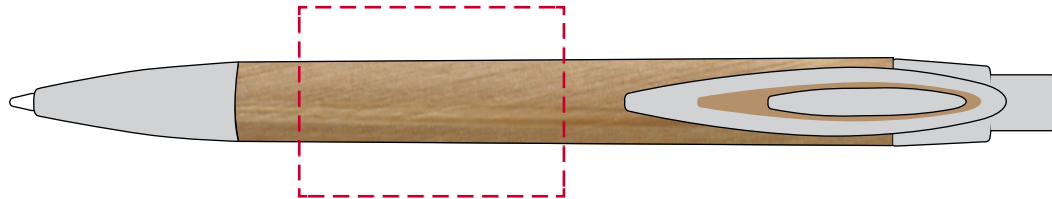

YOUR VISUAL PROOF

Order Reference	xxxxxx
Date created	xx/xx/xx
Created by	xx

Product	226698
Colour	Bamboo
Branding	Spot colour

PANTONE® Colours

Artwork Advisories

It is the customer's responsibility to ensure that the proof is correct in all areas. Please be sure to double-check spelling, grammar, layout and design before approving artwork. Due to the variation in monitor colours and adjustments, PDF proofs may not provide an accurate colour representation of the final product & printed work. Once artwork is approved, your order will be processed based on the above unless any amendments are made. All orders are subject to our terms and conditions.

Please email all approvals/amends to your order processor.

Scale	100%	Print area	35 x 25mm	Logo size	xx x xxmm
-------	------	------------	-----------	-----------	-----------