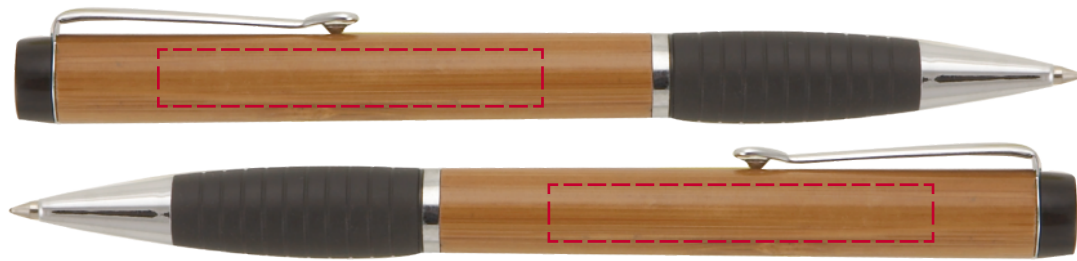

# YOUR VISUAL PROOF

Order Reference xxxxxx  
Date created xx/xx/xx  
Created by xx

Product 226735  
Colour Bamboo  
Branding Engraved

**Please email all approvals/amends to your order processor.**

Scale 100%    Print area 50.8 x 7.5 mm    Logo size xx x xxmm