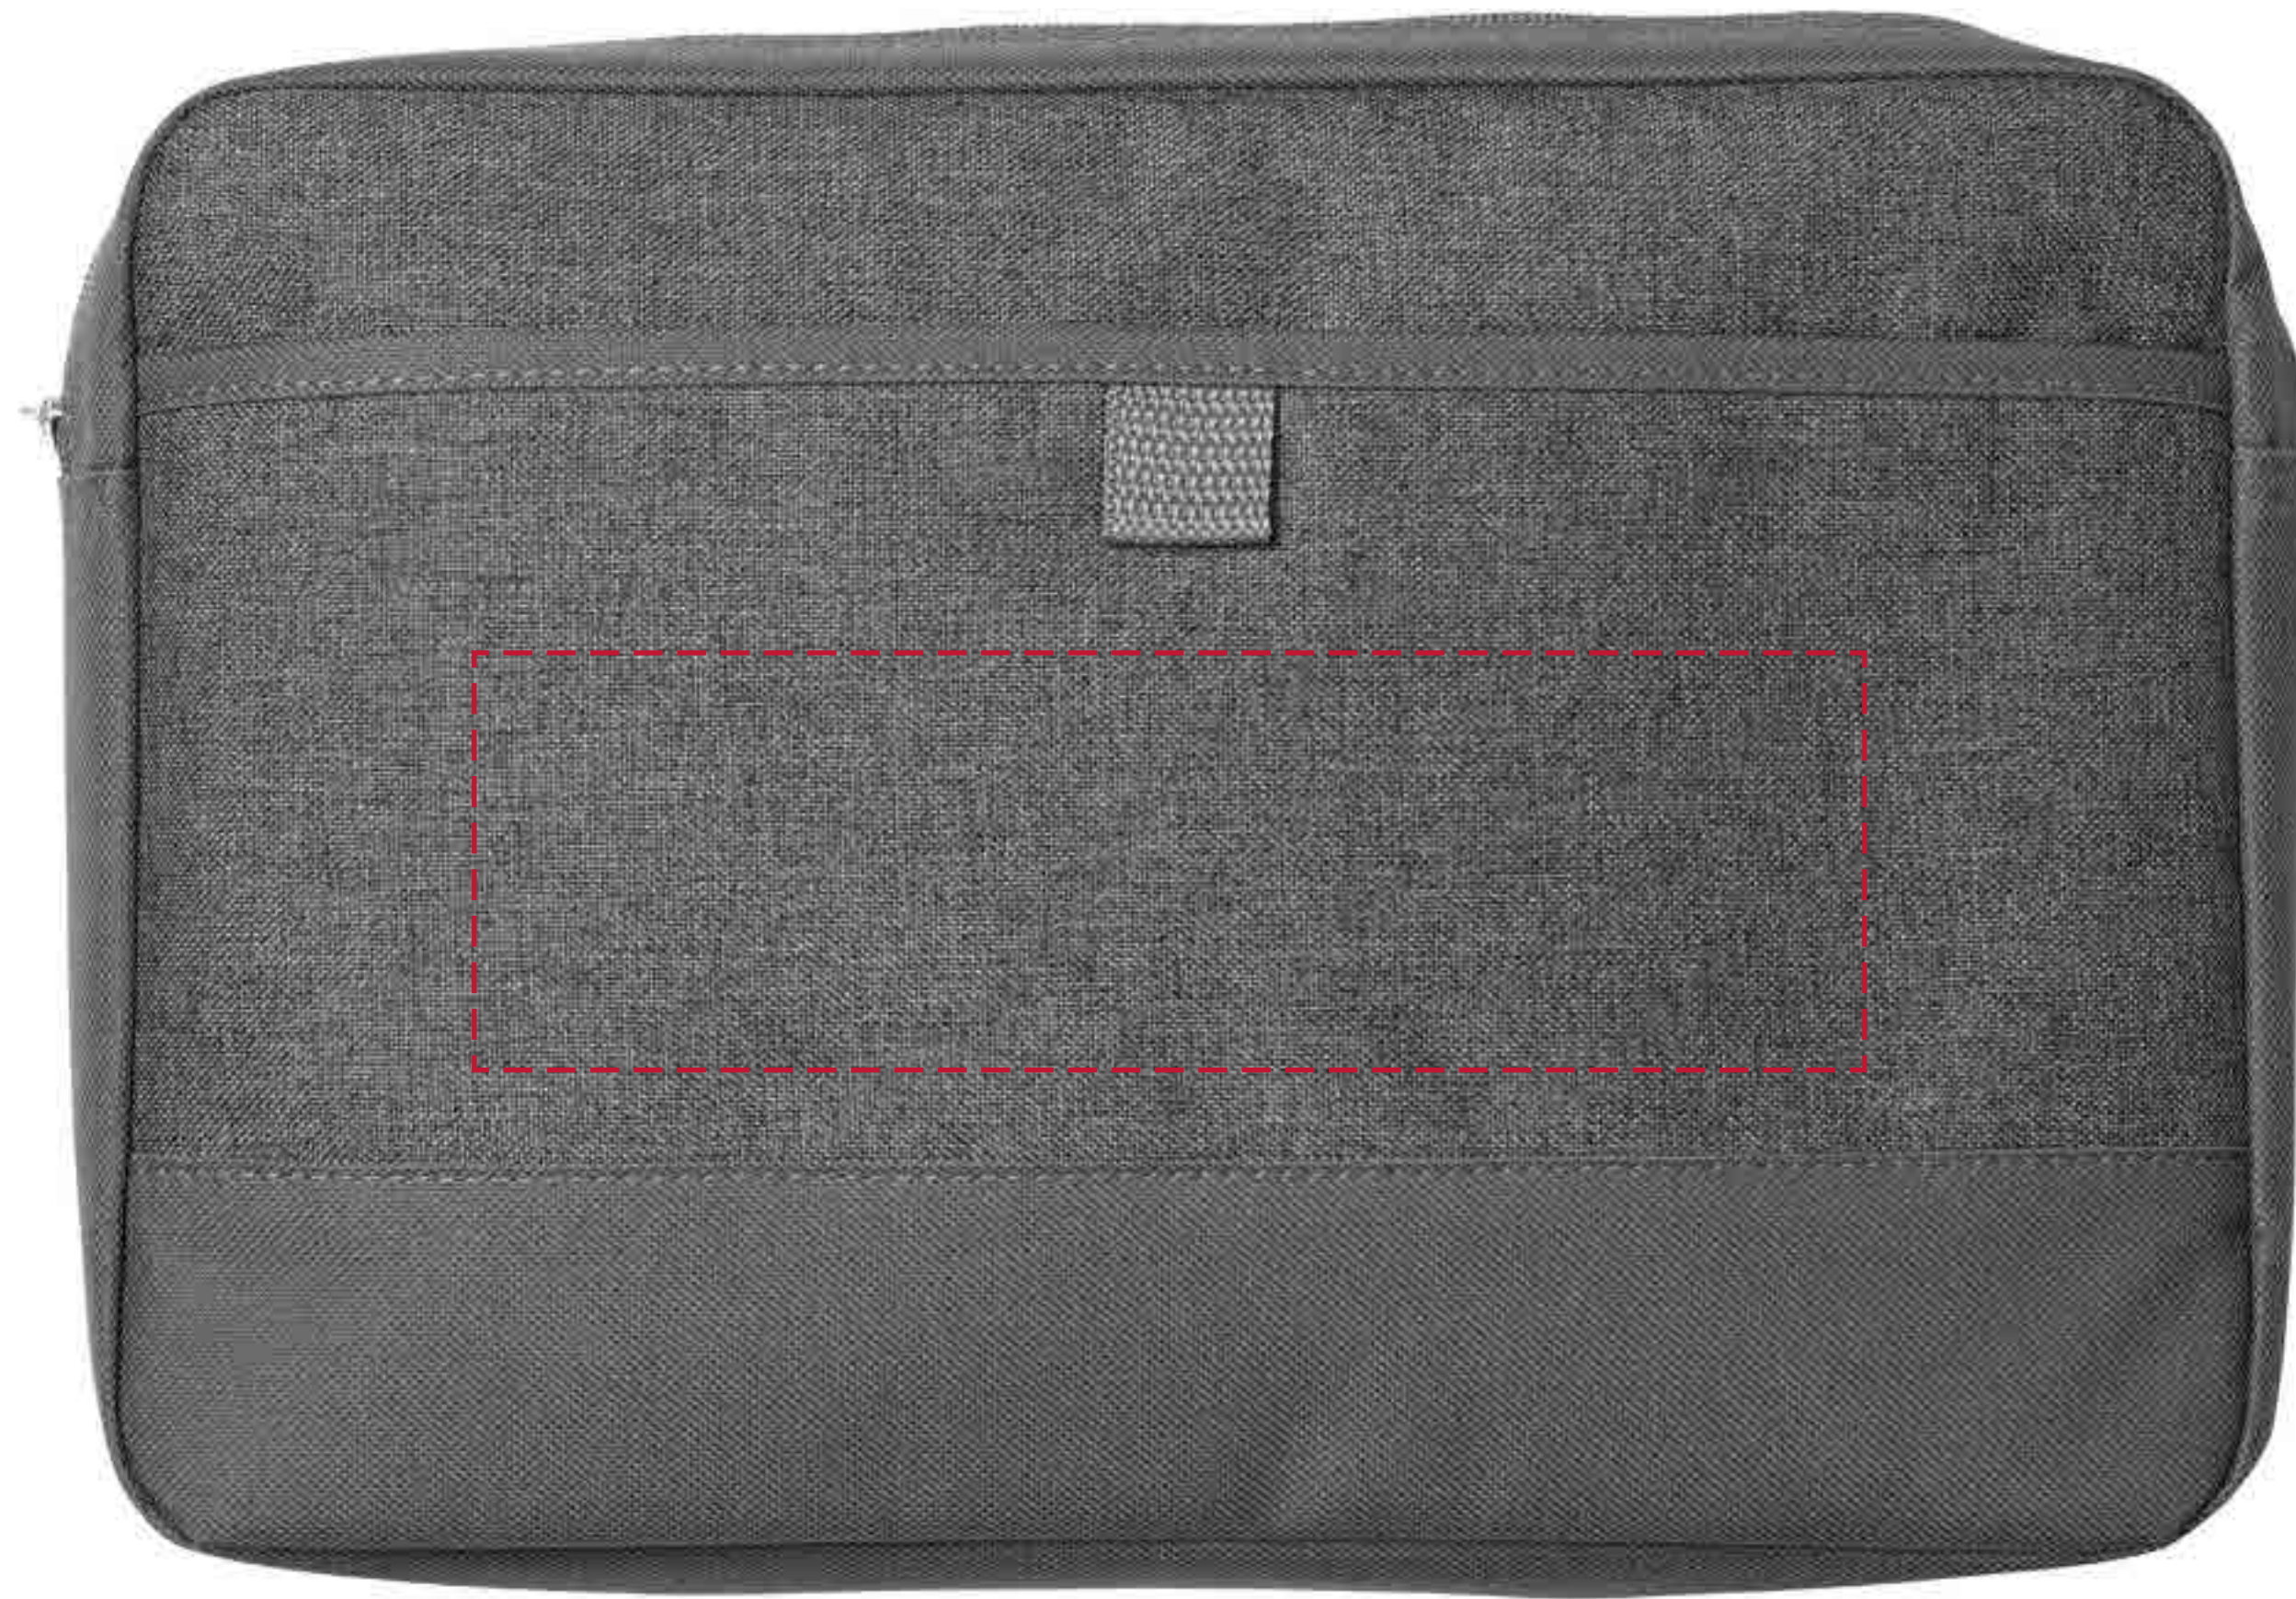

YOUR VISUAL PROOF

Scale 100% Print area 200 x 60 mm Logo size xx x xx mm

Order Reference xxxxxx
Date created xx/xx/xx
Created by xx

Product 226842
Colour Grey
Branding Spot Colour /
Spot Colour Transfer

PANTONE® Colours