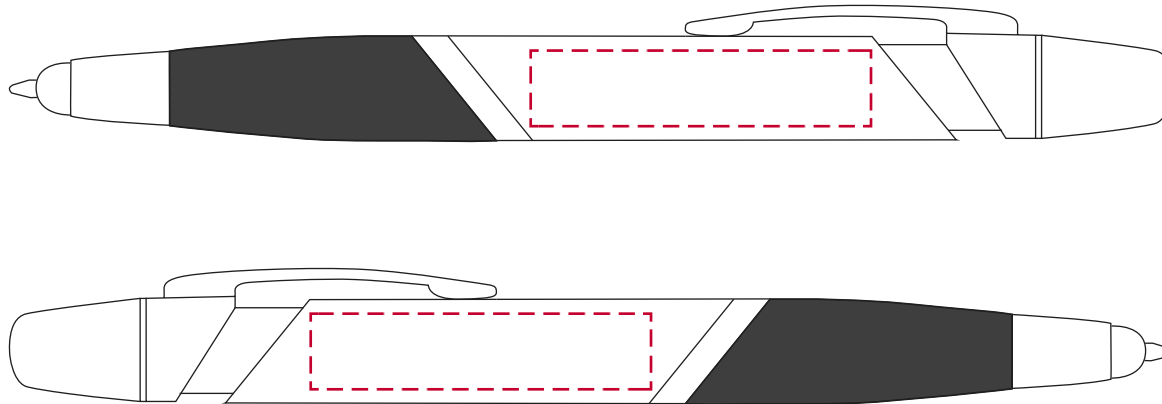

YOUR VISUAL PROOF

Order Reference xxxxxx
Date created xx/xx/xx
Created by xx

Product 226871
Colour Black
Branding Spot colour / Full Colour

PANTONE® Colours

Artwork Advisories

It is the customer's responsibility to ensure that the proof is correct in all areas. Please be sure to double-check spelling, grammar, layout and design before approving artwork. Due to the variation in monitor colours and adjustments, PDF proofs may not provide an accurate colour representation of the final product & printed work. Once artwork is approved, your order will be processed based on the above unless any amendments are made. All orders are subject to our terms and conditions.

Please email all approvals/amends to your order processor.

Scale 100% Print area 45 x 10 mm Logo size xx x xxmm