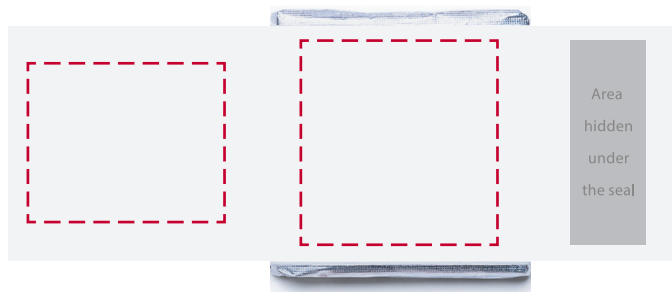

YOUR VISUAL PROOF

Order Reference xxxxxx
Date created xx/xx/xx
Created by xx

Product 227039
Inner Foil Colour Silver
Wrapper Colour White
Branding Foil Print (1 col. max)

Foil Colours

Artwork Advisories

Foil Print Colours are from a set colour list with **Metallic or Non-Metallic options.**

Please email all approvals/amends to your order processor.

Scale 100% **Print area** 26 x 27 mm (front) 26 x 21 mm (back)

Logo size xx x xx mm