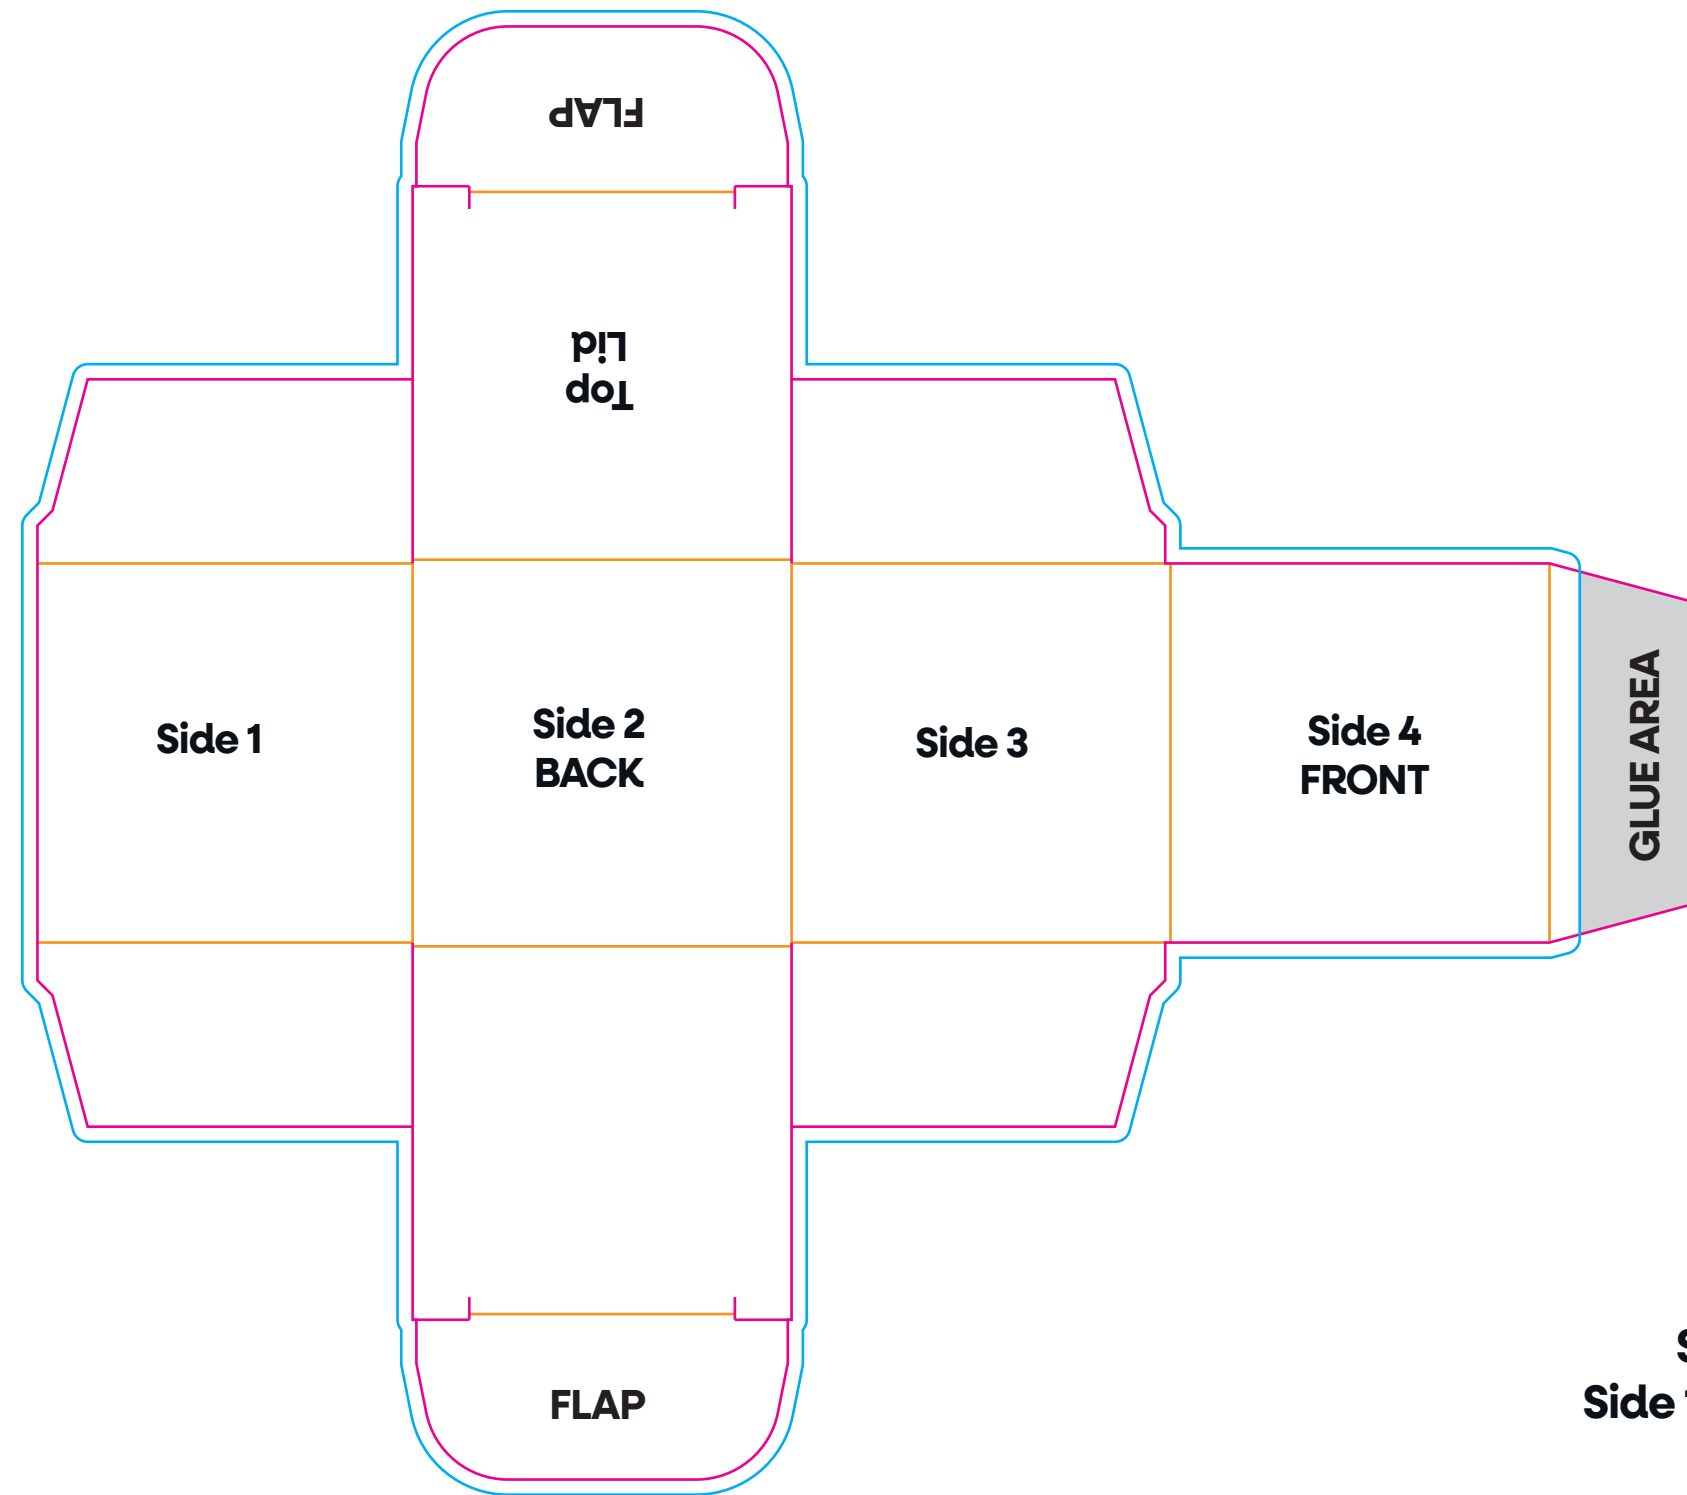

Eco Maxi Cube

PRODUCT TEMPLATE

Text Position
Sides - Upright
Top - Upside down
Bottom - Upright

Print Areas
Side 2,3 50x 50mm without bleed
Side 1 and 4 50 x 50mm without bleed
52 x 52mm with bleed

Top and Bottom 50 x 50mm without bleed
54 x 50mm with bleed

**Please make sure that the artwork meets the bleed line all throughout.
To prevent potential white lines when printing and cutting the cube.**

-  BLEED
-  CONTOUR
-  FOLDS
-  NO PRINT
-  REGISTRATION

INGREDIENTS
Bottom