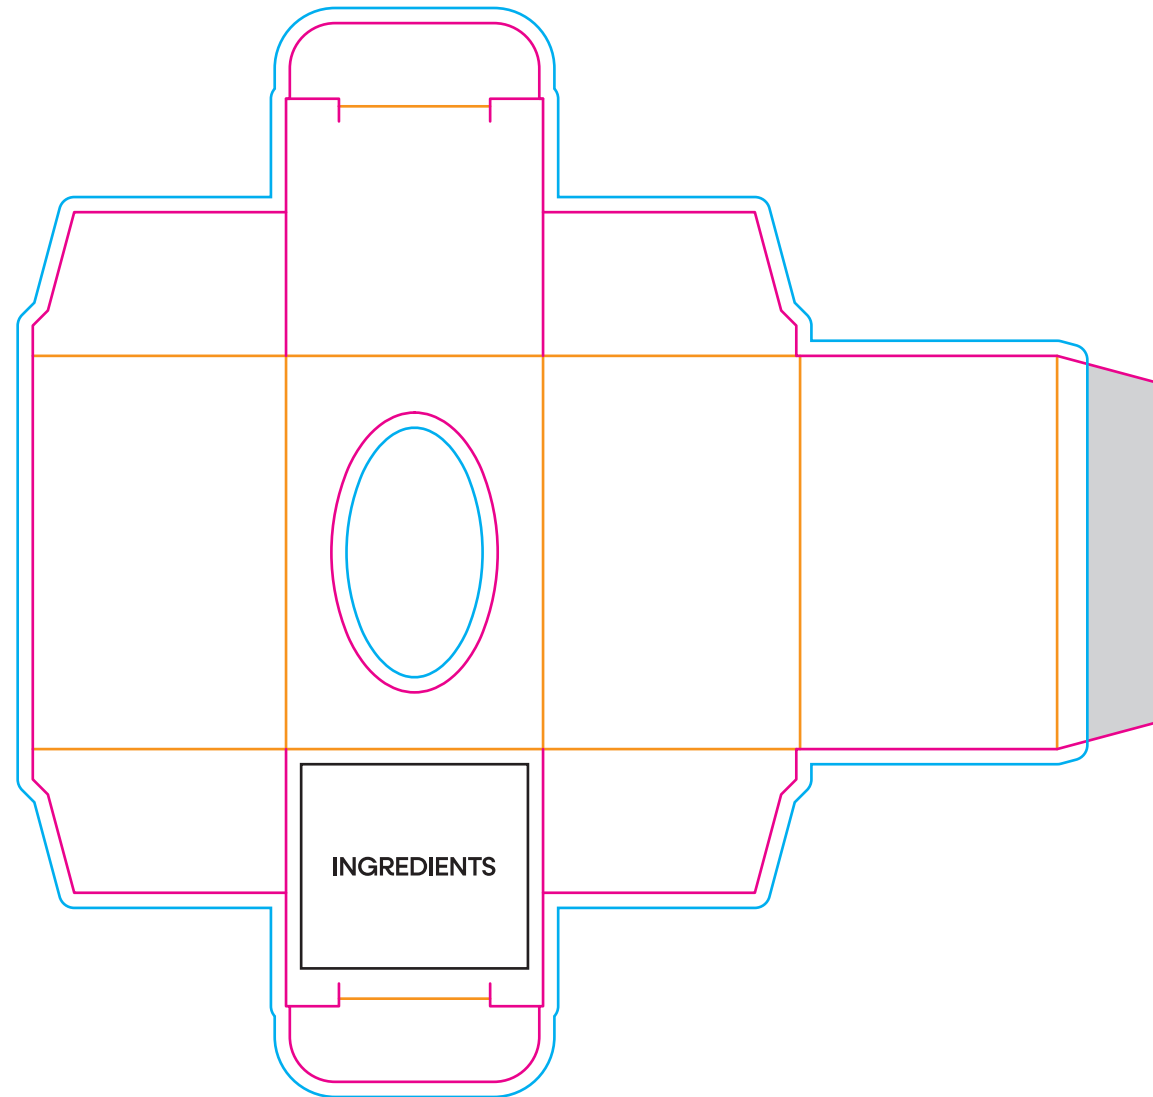

Eco Mini Egg Box - Creme Egg

PRODUCT TEMPLATE

Order Reference: xxxxxx
Order Date: xx/xx/xx
Created By: xx

Product: 233915
Colour: White
Branding: Full Colour

Artwork Advisories

Full colour printed colours may differ when printed to the final product.

-  BLEED
-  CONTOUR
-  FOLDS
-  NO PRINT
-  REGISTRATION

Print Area: 150.5 x 140 mm
Logo Size: xx x xx mm
Scale: 100%