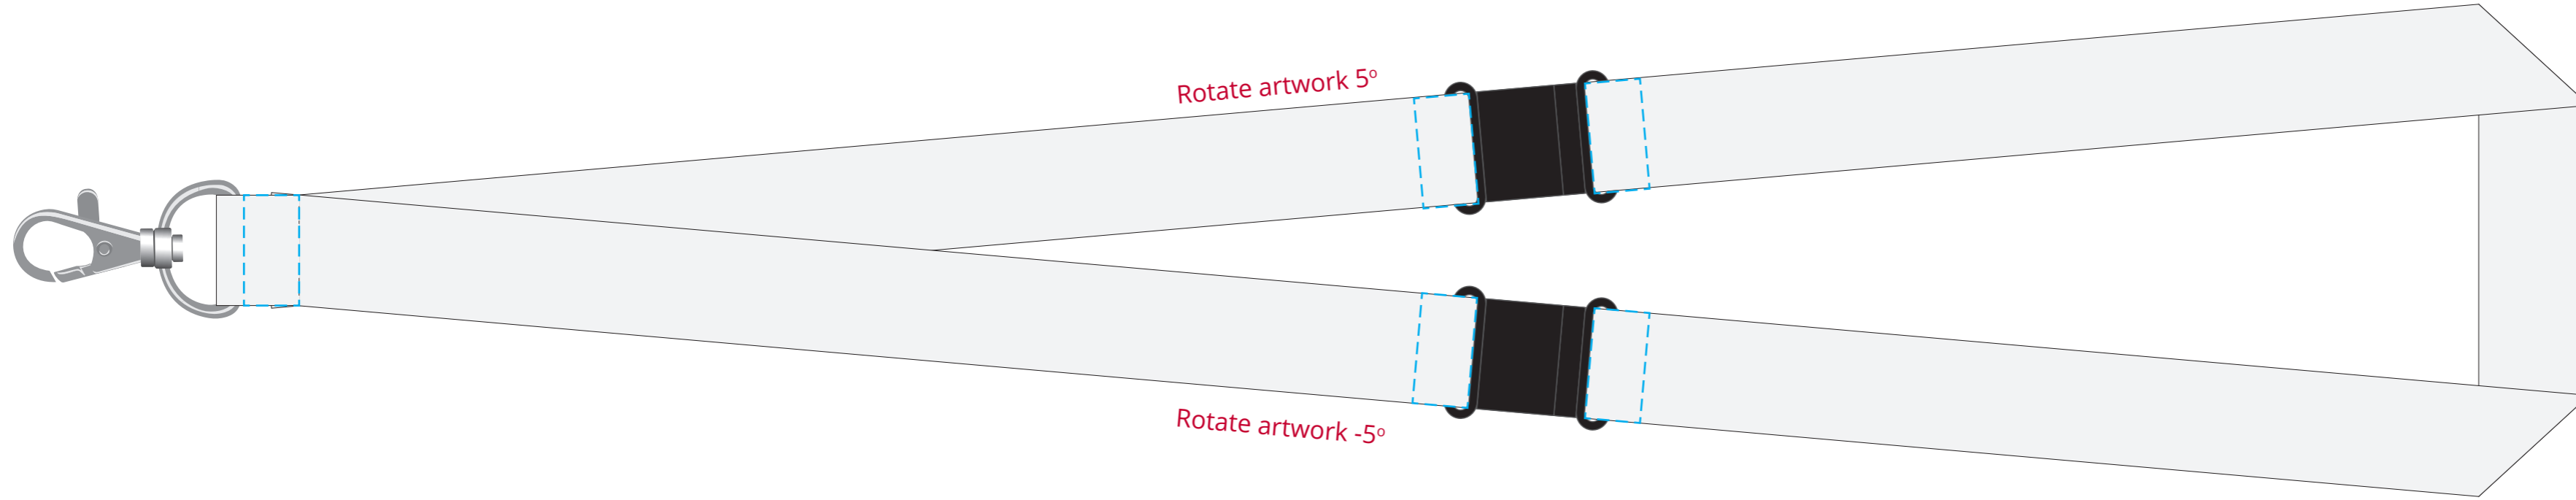

YOUR VISUAL PROOF (1 of 2)

----- Keep all logos 10mm away from the clip/break, to avoid stitching

Visual purposes only. Please see page 2 for actual artwork size.

Order Reference	xxxxxx
Date created	xx/xx/xx
Created by	xx

Product	234187
Colour	White
Branding	Full Colour

Artwork Advisories

This template is to be used as a guide for print size & positioning only.

Full colour printed colours may differ when printed to the final product.