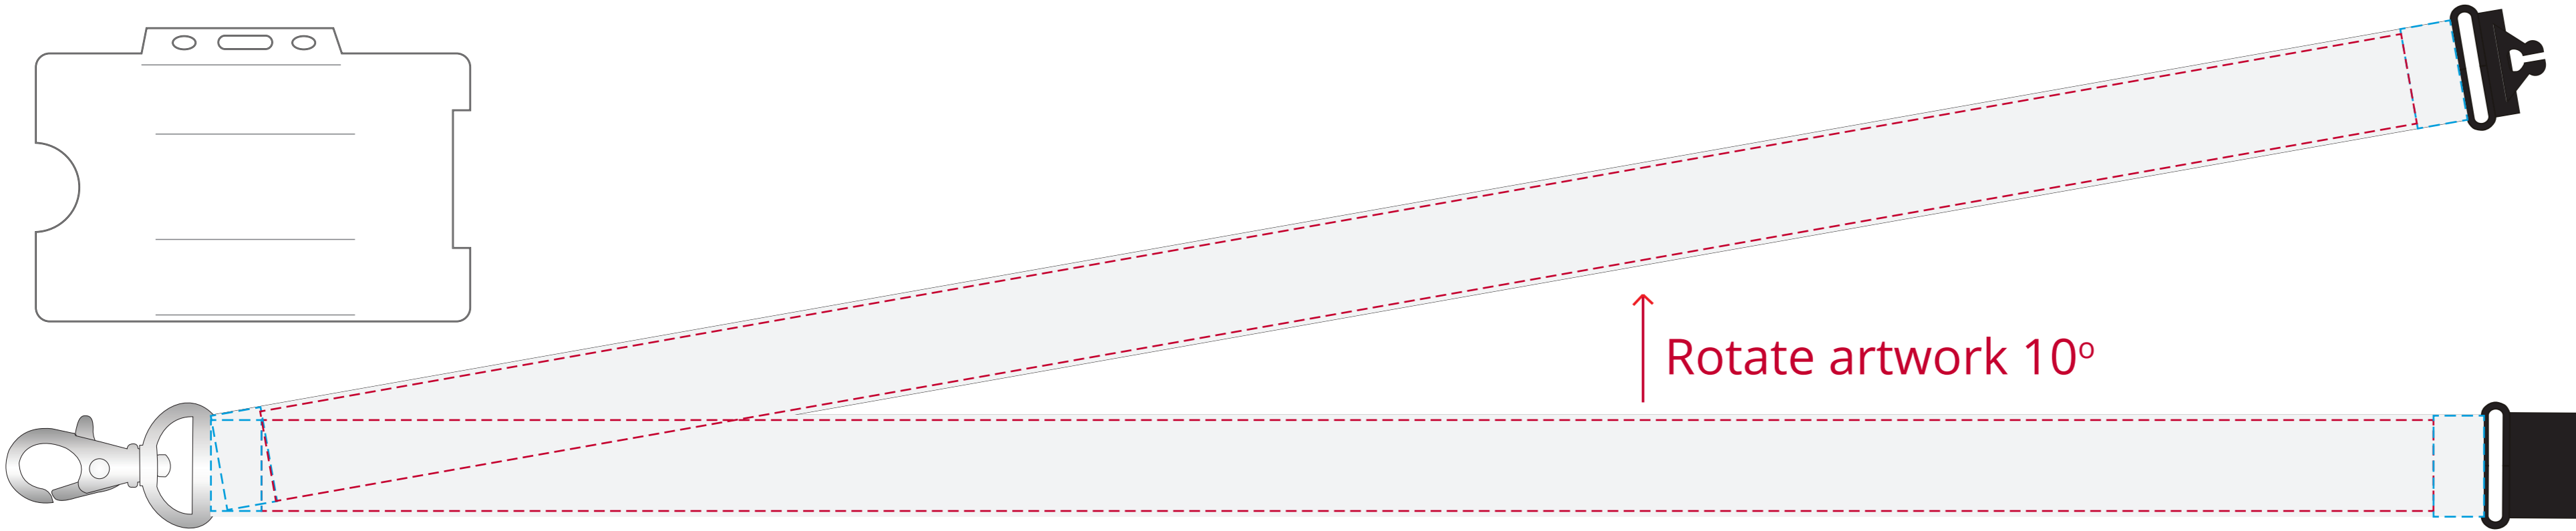

YOUR VISUAL PROOF (1 of 2)

- - - - Print area
- - - - Keep all logos 10mm away from the clip/break, to avoid stitching

Visual purposes only. Please see page 2 for actual artwork size.

Order Reference xxxxxx
Date created xx/xx/xx
Created by xx

Product 234192
Colour Pantone: XXXc
Branding Spot Colour

PANTONE® Colours

Artwork Advisories

It is the customer's responsibility to ensure that the proof is correct in all areas. Please be sure to double-check spelling, grammar, layout and design before approving artwork. Due to the variation in monitor colours and adjustments, PDF proofs may not provide an accurate colour representation of the final product & printed work. Once artwork is approved, your order will be processed based on the above unless any amendments are made. All orders are subject to our terms and conditions.

Please email all approvals/amends to your order processor.

YOUR VISUAL PROOF (2 of 2)

Order Reference	xxxxxx
Date created	xx/xx/xx
Created by	xx

Print area	18 x 860 mm
Logo size	xx x xx mm
Branding	Spot Colour

Front

Back

- - - - - Print area
- - - - - Keep all logos 10mm away from the clip/break, to avoid stitching

Visual scale 100%