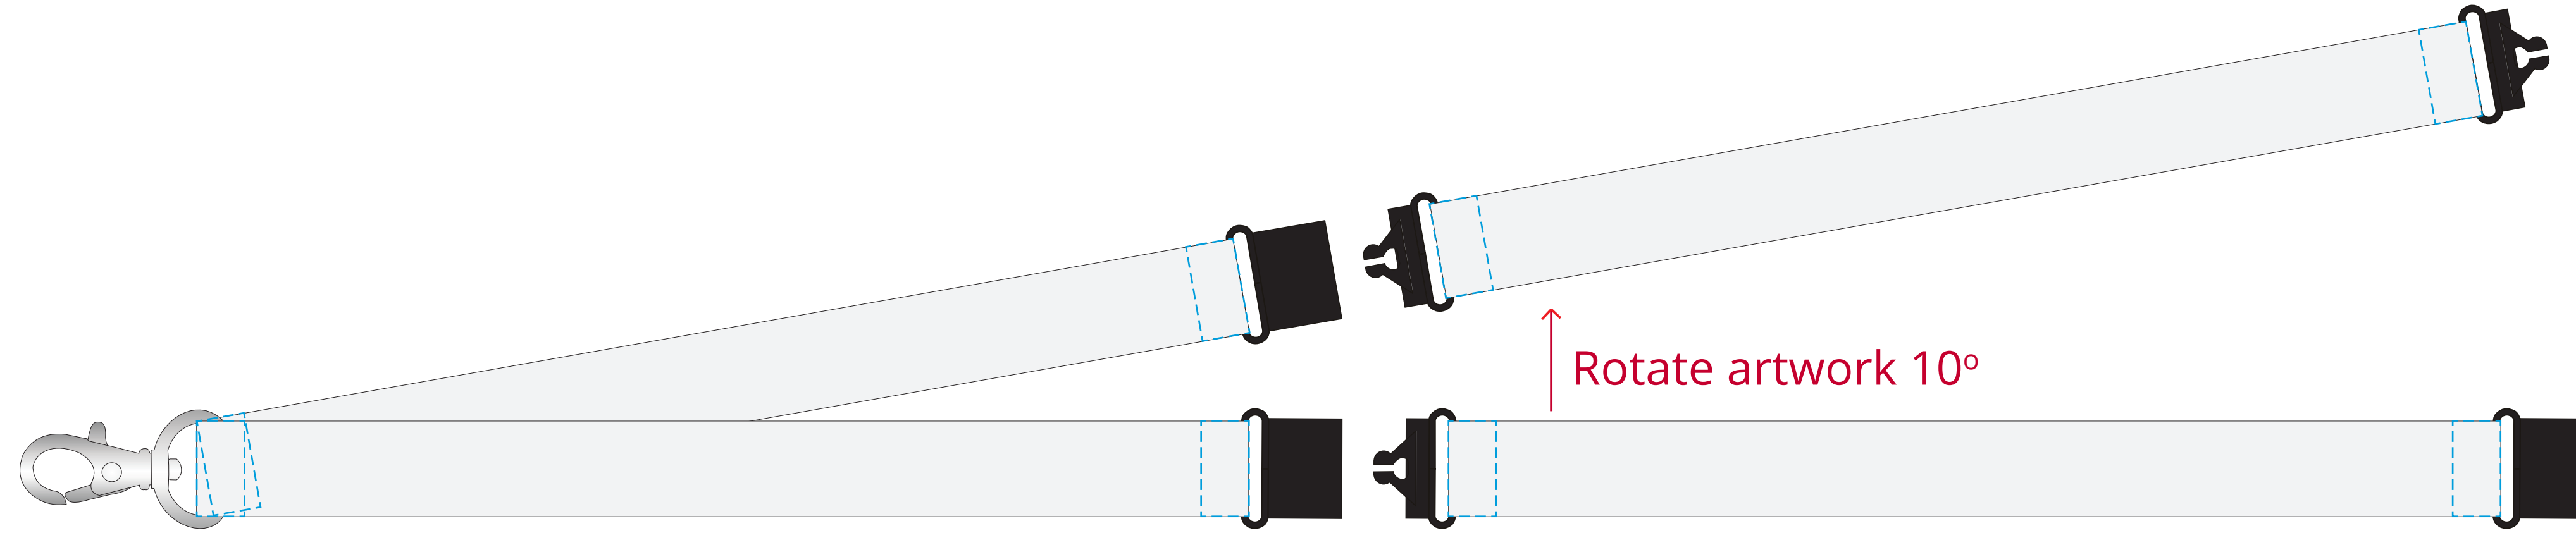

YOUR VISUAL PROOF (1 of 2)

----- Keep all logos 10mm away from the clip/break, to avoid stitching

Visual purposes only. Please see page 2 for actual artwork size.

Order Reference	xxxxxx
Date created	xx/xx/xx
Created by	xx

Product	234198
Colour	White
Branding	Full Colour

Artwork Advisories

This template is to be used as a guide for print size & positioning only.

Full colour printed colours may differ when printed to the final product.