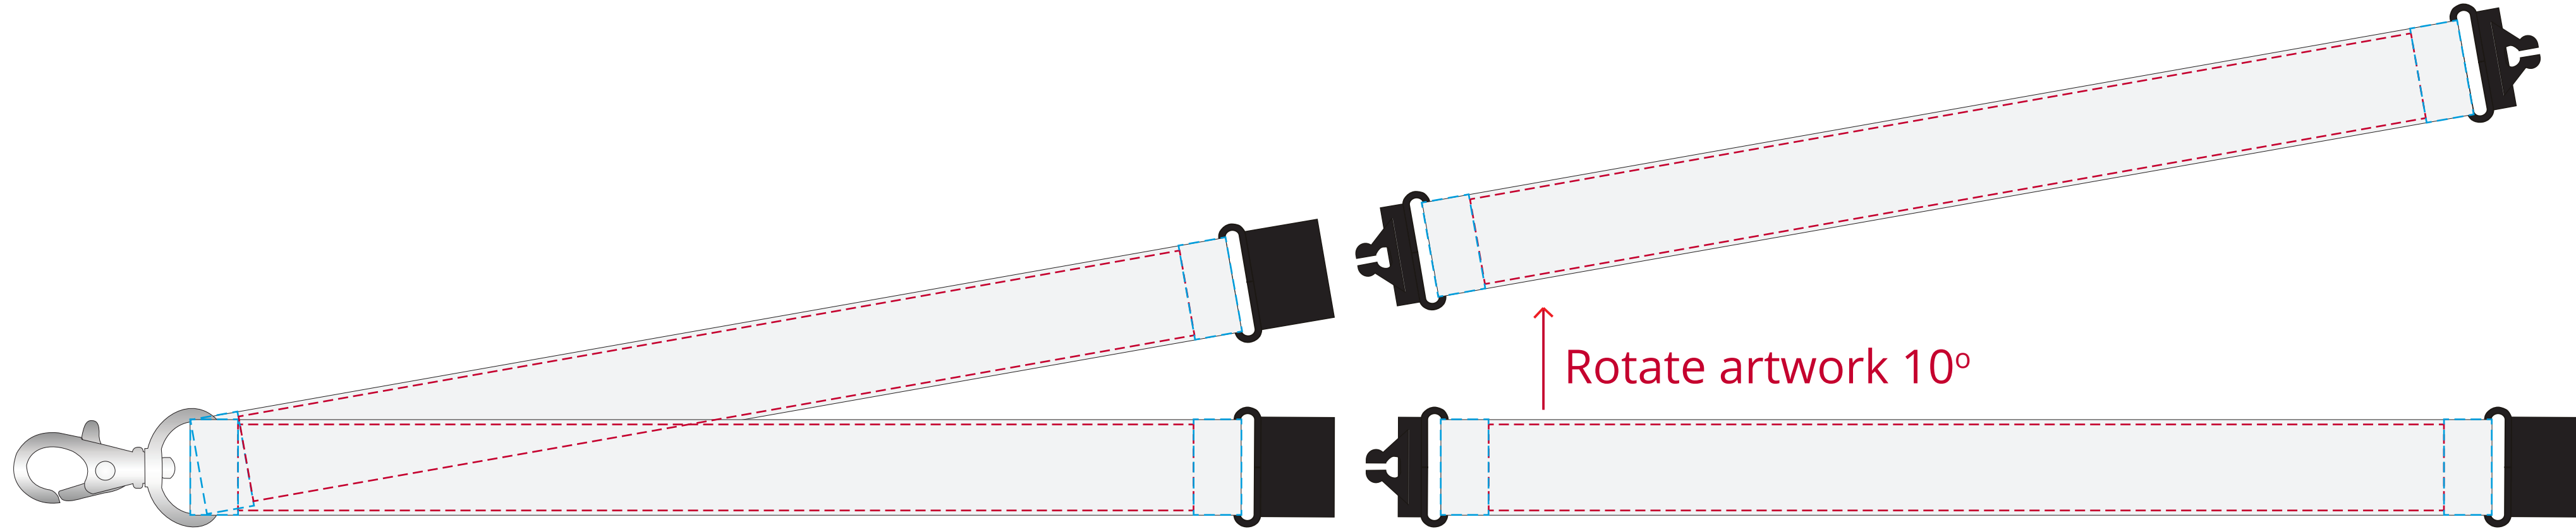

YOUR VISUAL PROOF (1 of 2)

- - - - - Print area
- - - - - Keep all logos 10mm away from the clip/break, to avoid stitching

Visual purposes only. Please see page 2 for actual artwork size.

Order Reference xxxxxx
Date created xx/xx/xx
Created by xx

Product 234224
Colour XXXc (colour in swatches)
Branding Spot Colour

PANTONE® Colours

Artwork Advisories

This template is to be used as a guide for print size & positioning only.
Please note that the 2 strips are a continuous loop and have no break at the right ends.