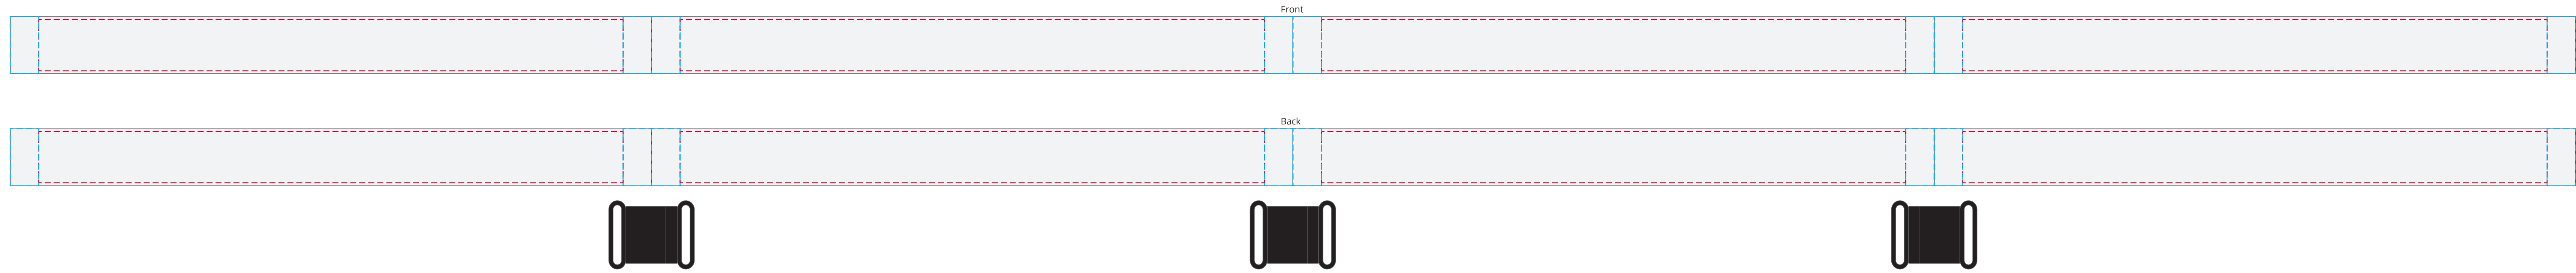

YOUR VISUAL PROOF (1 of 2)

- - - - - Print area
- - - - - Keep all logos 10mm away from the clip/break, to avoid stitching

Visual purposes only. Please see page 2 for actual artwork size.

Order Reference xxxxxx
Date created xx/xx/xx
Created by xx

Product 234224
Colour XXXc (colour in swatches)
Branding Spot Colour

PANTONE® Colours

Artwork Advisories

This template is to be used as a guide for print size & positioning only.
Please note that the 2 strips are a continuous loop and have no break at the right ends.

Please email all approvals/amends to your order processor.

YOUR VISUAL PROOF (2 of 2)

Order Reference	xxxxxx
Date created	xx/xx/xx
Created by	xx

Print area	18 x 820 mm
Logo size	xx x xxmm
Branding	Spot Colour

- - - - - Print area
- - - - - Keep all logos 10mm away from the clip/break, to avoid stitching

Visual scale 100%