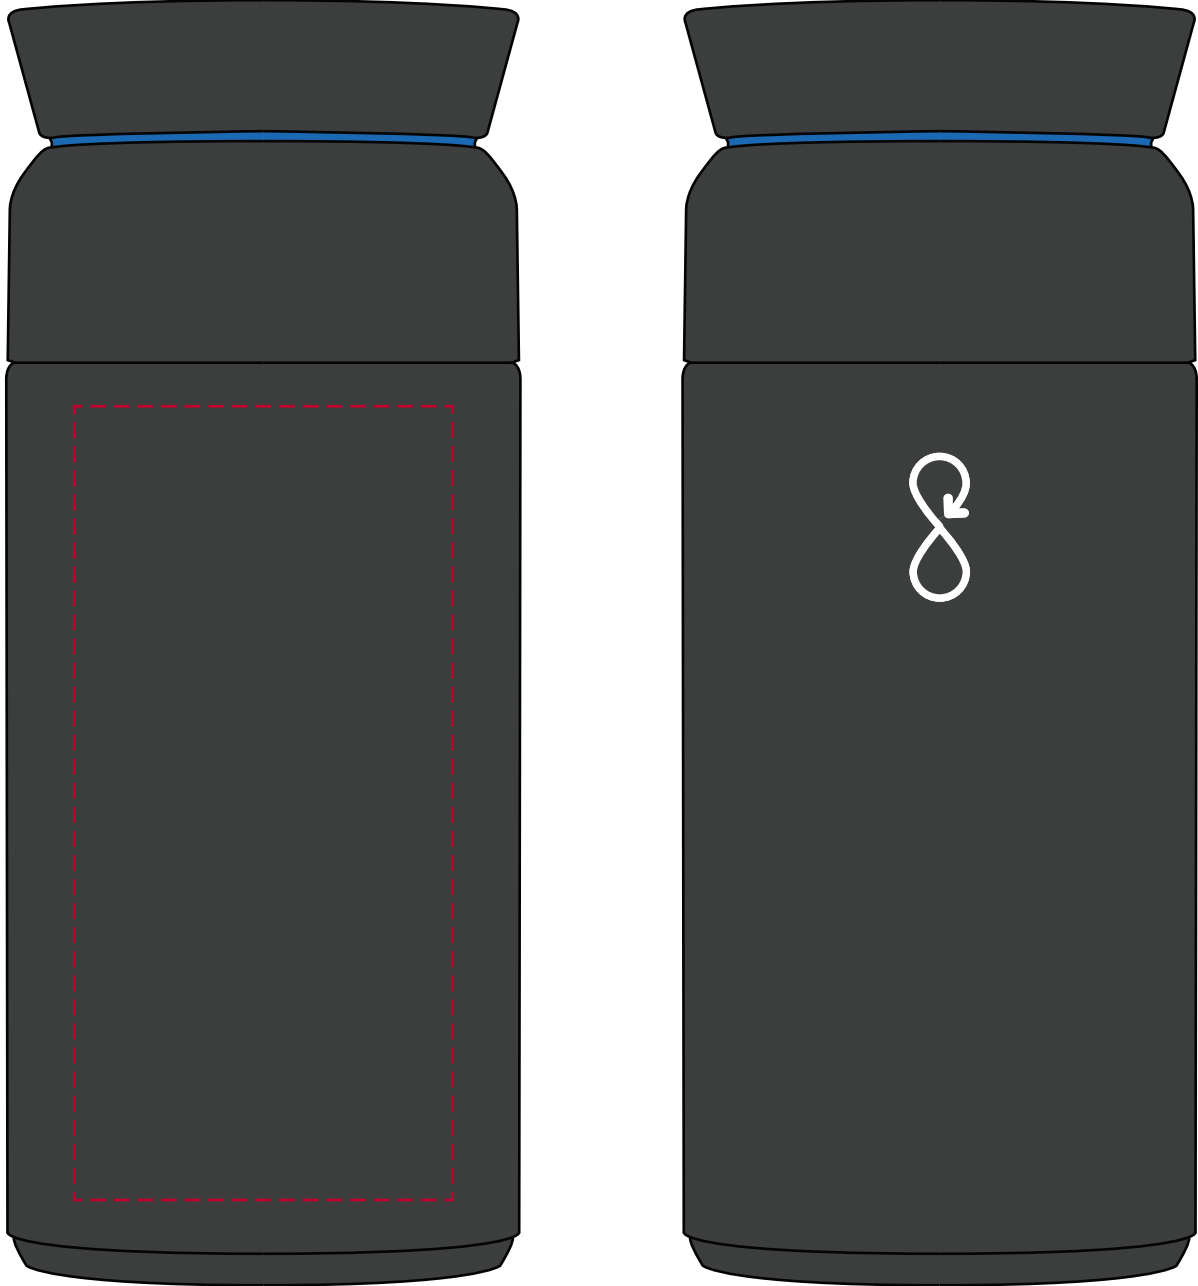

YOUR VISUAL PROOF

Order Reference xxxxxx
Date created xx/xx/xx
Created by xx

Warnings:
-Smallest character must be 5pt
-Fine detailed fonts may need to be bigger

Product 234231
Colour Obsidian Black
Branding Engraved

Artwork Advisories

Ocean Bottle logo will be on opposite side of your branding.
Base of Bottle is a different colour to the body of the bottle.

It is the customer's responsibility to ensure that the proof is correct in all areas. Please be sure to double-check spelling, grammar, layout and design before approving artwork. Due to the variation in monitor colours and adjustments, PDF proofs may not provide an accurate colour representation of the final product & printed work. Once artwork is approved, your order will be processed based on the above unless any amendments are made. All orders are subject to our terms and conditions.

Please email all approvals/amends to your order processor.

Scale 100% Print area 50 x 105mm Logo size xx x xx mm