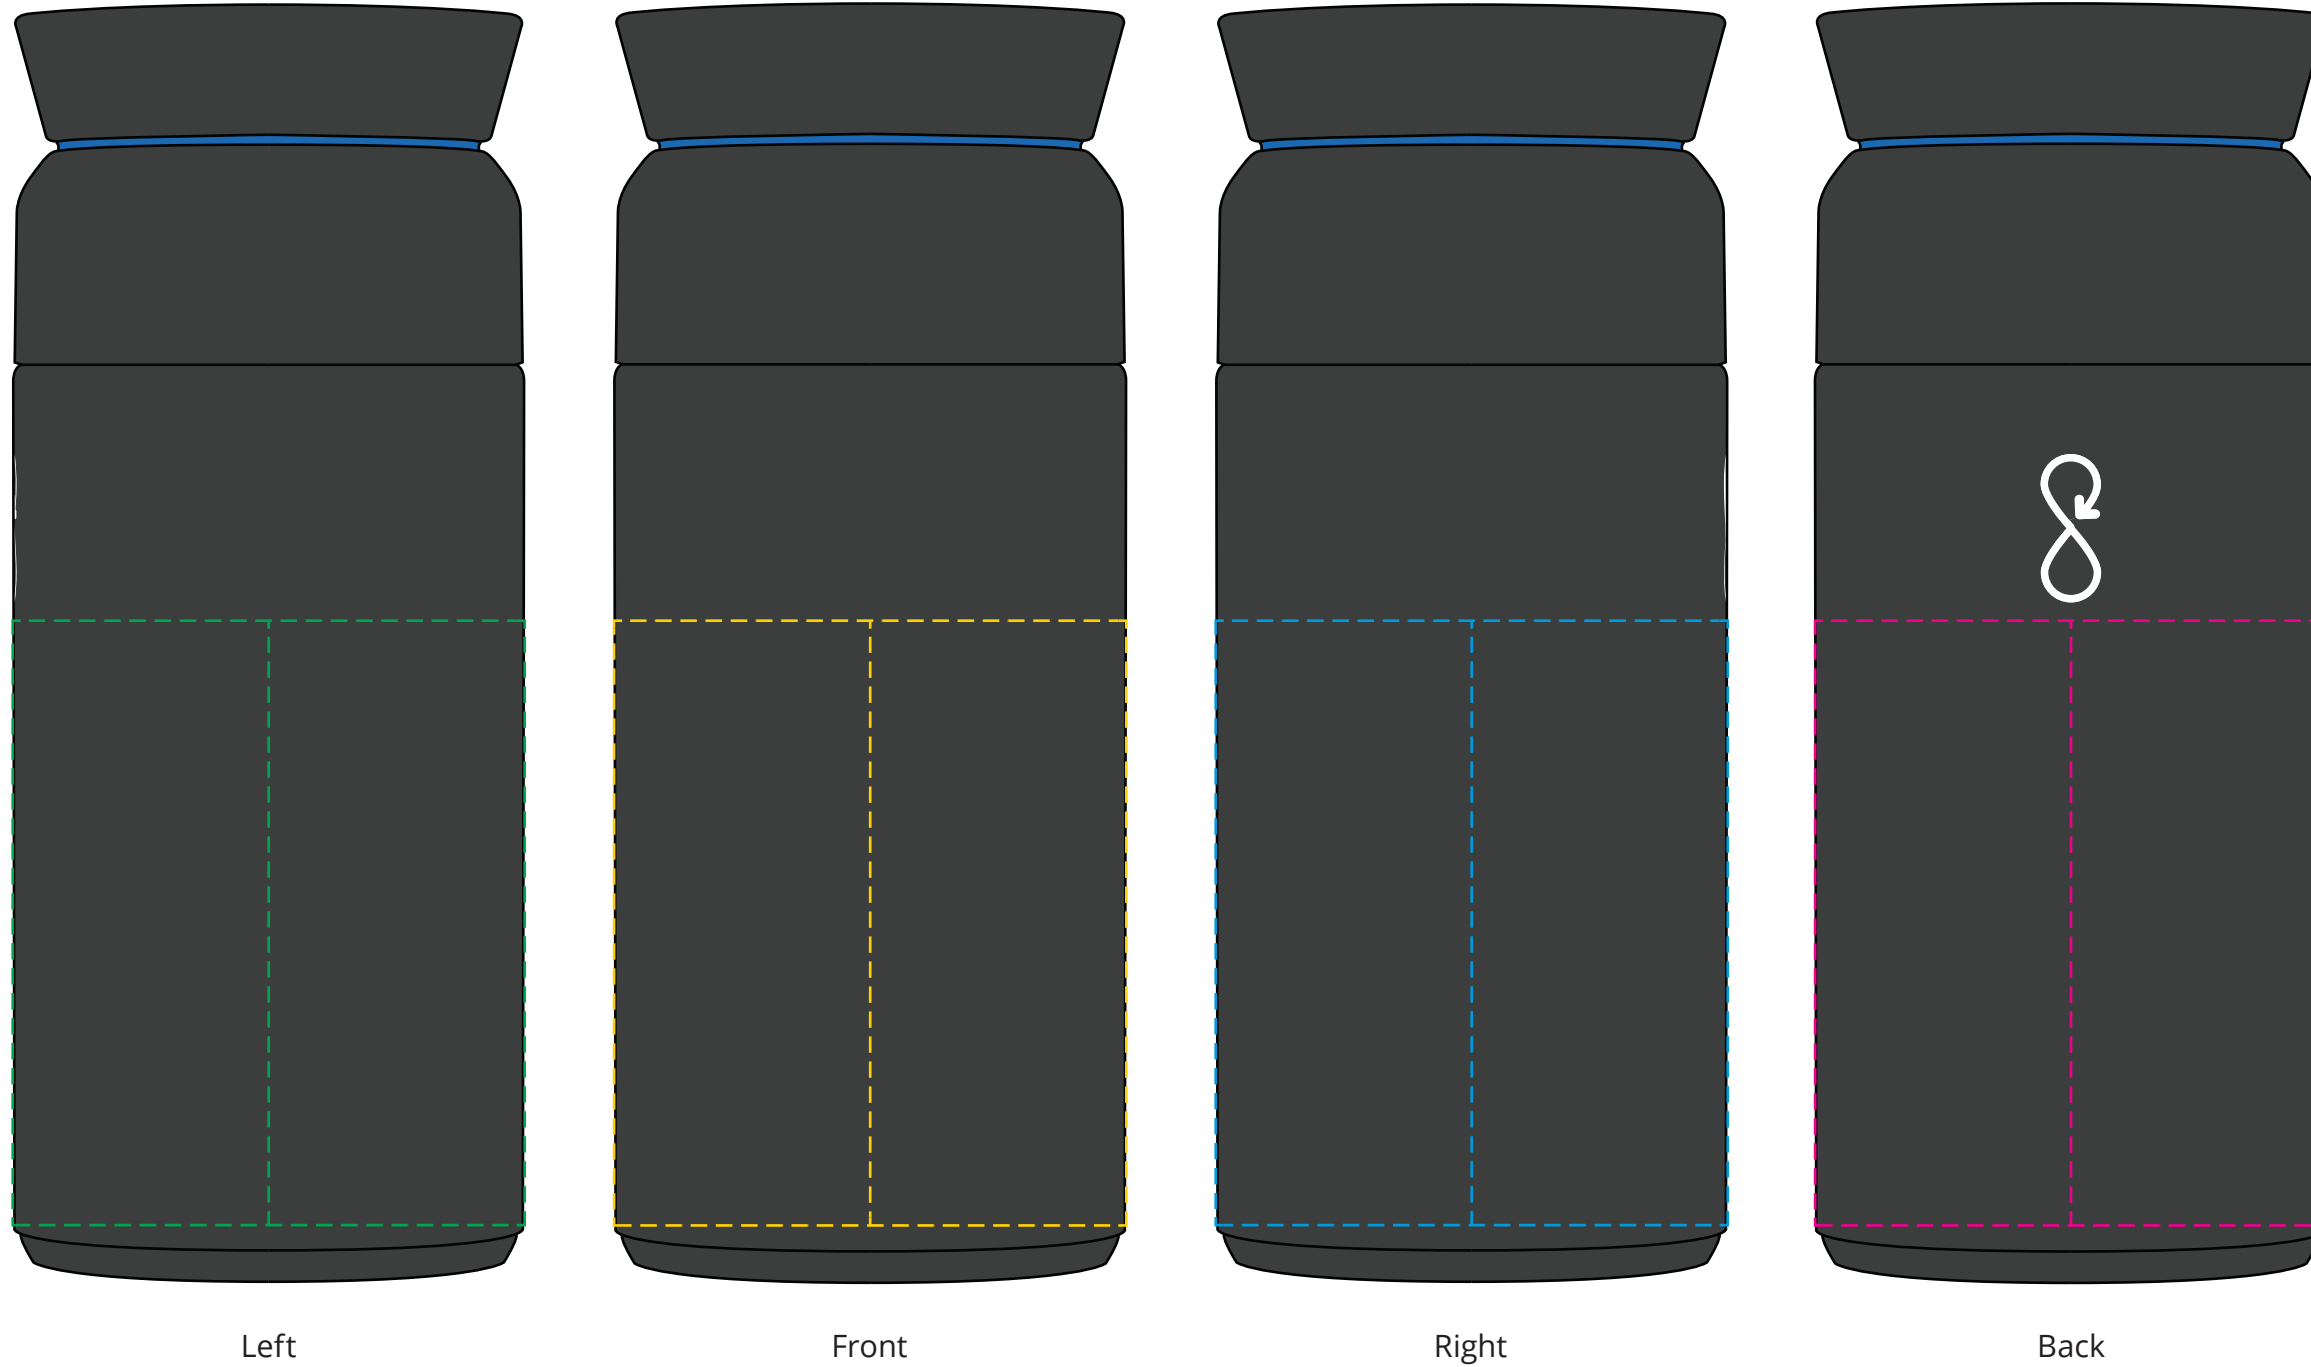

# YOUR VISUAL PROOF (1 of 2)

**For Visual Purposes Only**

Please see page 2 for actual artwork size.

Order Reference	xxxxxx
Date created	xx/xx/xx
Created by	xx

Product	234231
Colour	Obsidian Black
Branding	Full Colour

### Artwork Advisories

This template is not to scale and is to be used as a guide for print size & positioning only.

Base of Bottle is a different colour to the body of the bottle.

Full colour printed colours may differ when printed to the final product.

# YOUR VISUAL PROOF (2 of 2)

Order Reference xxxxxx  
Date created xx/xx/xx  
Created by xx

Print Area 213 x 80 mm  
Logo Size xx x xx mm  
Branding Full Colour

Scale 100%