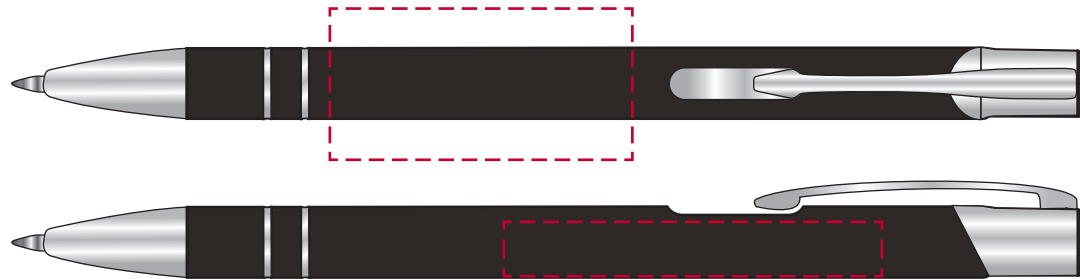

YOUR VISUAL PROOF

Order Reference xxxxxx
Date created xx/xx/xx
Created by xx

Product 234309
Colour Black
Branding Spot Colour

PANTONE® Colours

Artwork Advisories

It is the customer's responsibility to ensure that the proof is correct in all areas. Please be sure to double-check spelling, grammar, layout and design before approving artwork. **Due to the variation in monitor colours and adjustments, PDF proofs may not provide an accurate colour representation of the final product & printed work.** Once artwork is approved, your order will be processed based on the above unless any amendments are made. All orders are subject to our terms and conditions.

Please email all approvals/amends to your order processor.

Scale 100% Print area 40 x 20 mm (Barrel) / 50 x 7.2 mm (Beside clip) Logo size xx x xx mm