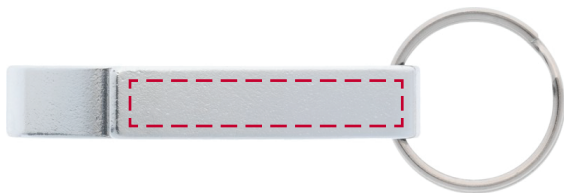

YOUR VISUAL PROOF

Scale 100% Print area 36 x 6 mm Logo size xx x xx mm

Order Reference xxxxxx
Date created xx/xx/xx
Created by xx

Product 234387
Colour Silver
Branding Spot Colour (Pad Print)
 / Engraved