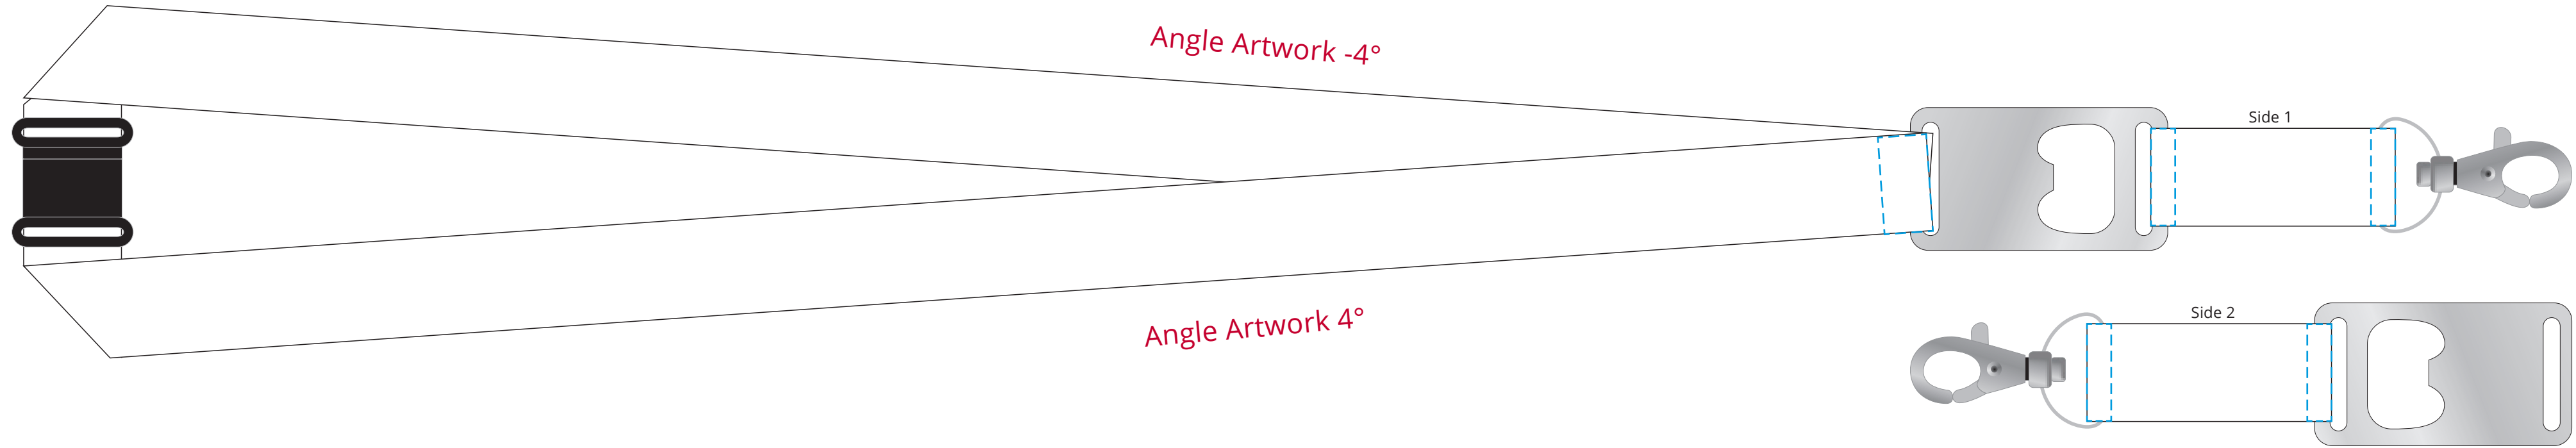

YOUR VISUAL PROOF (1 of 2)

--- Keep all logos 10mm away from the clip/break on lanyard and 5mm on the smaller area on the lanyard, to avoid stitching

For Visual Purposes Only. Please see page 2 for actual artwork size.

Order Reference	xxxxxx
Date created	xx/xx/xx
Created by	xx

Product	234526
Colour	White
Branding	Full Colour

Artwork Advisories

This template is not to scale and is to be used as a guide for print size & positioning only.