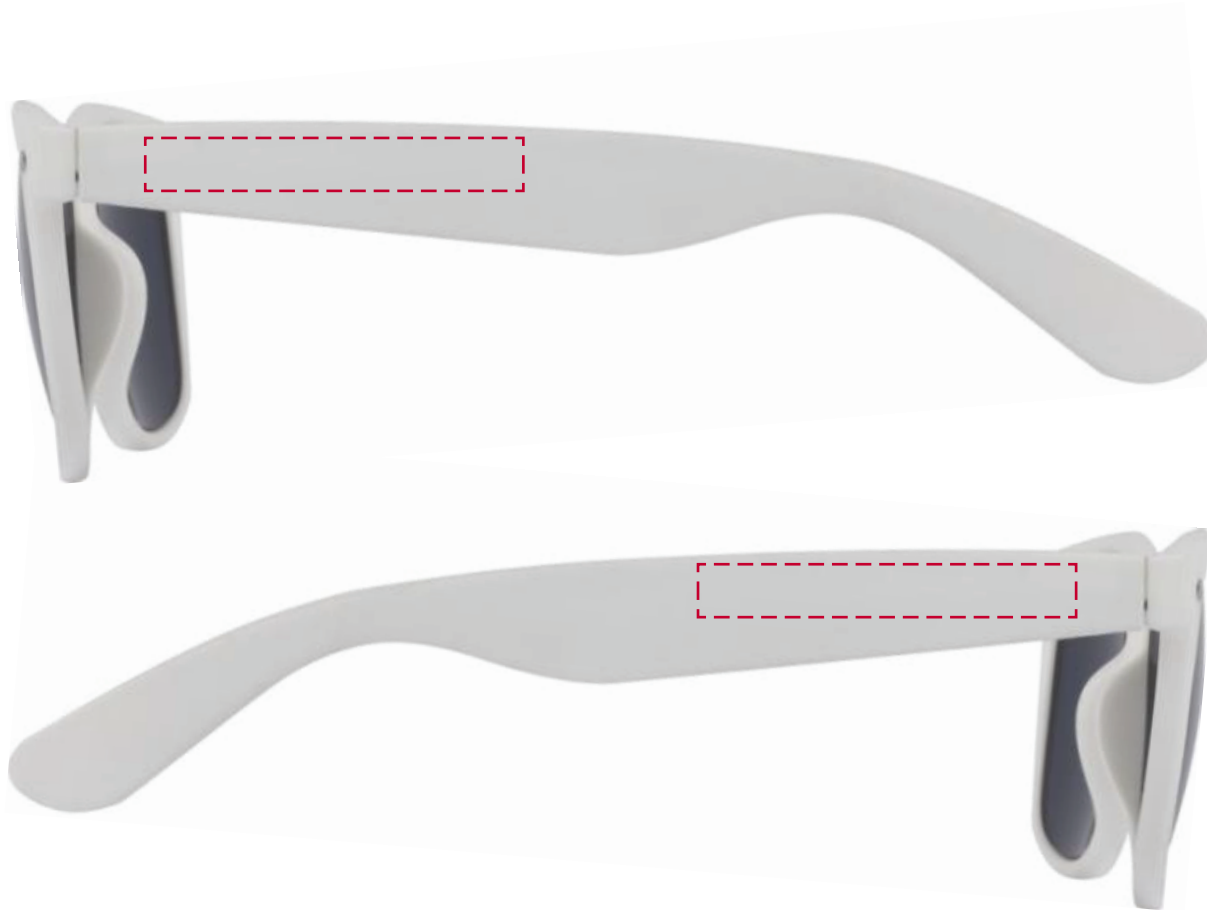

YOUR VISUAL PROOF

Order Reference xxxxxx
Date created xx/xx/xx
Created by xx

Product 234707
Colour White
Branding Spot Colour

PANTONE® Colours

Artwork Advisories

It is the customer's responsibility to ensure that the proof is correct in all areas. Please be sure to double-check spelling, grammar, layout and design before approving artwork. **Due to the variation in monitor colours and adjustments, PDF proofs may not provide an accurate colour representation of the final product & printed work.** Once artwork is approved, your order will be processed based on the above unless any amendments are made. All orders are subject to our terms and conditions.

Please email all approvals/amends to your order processor.

Scale 100% Print area 50 x 7 mm Logo size xx x xxmm