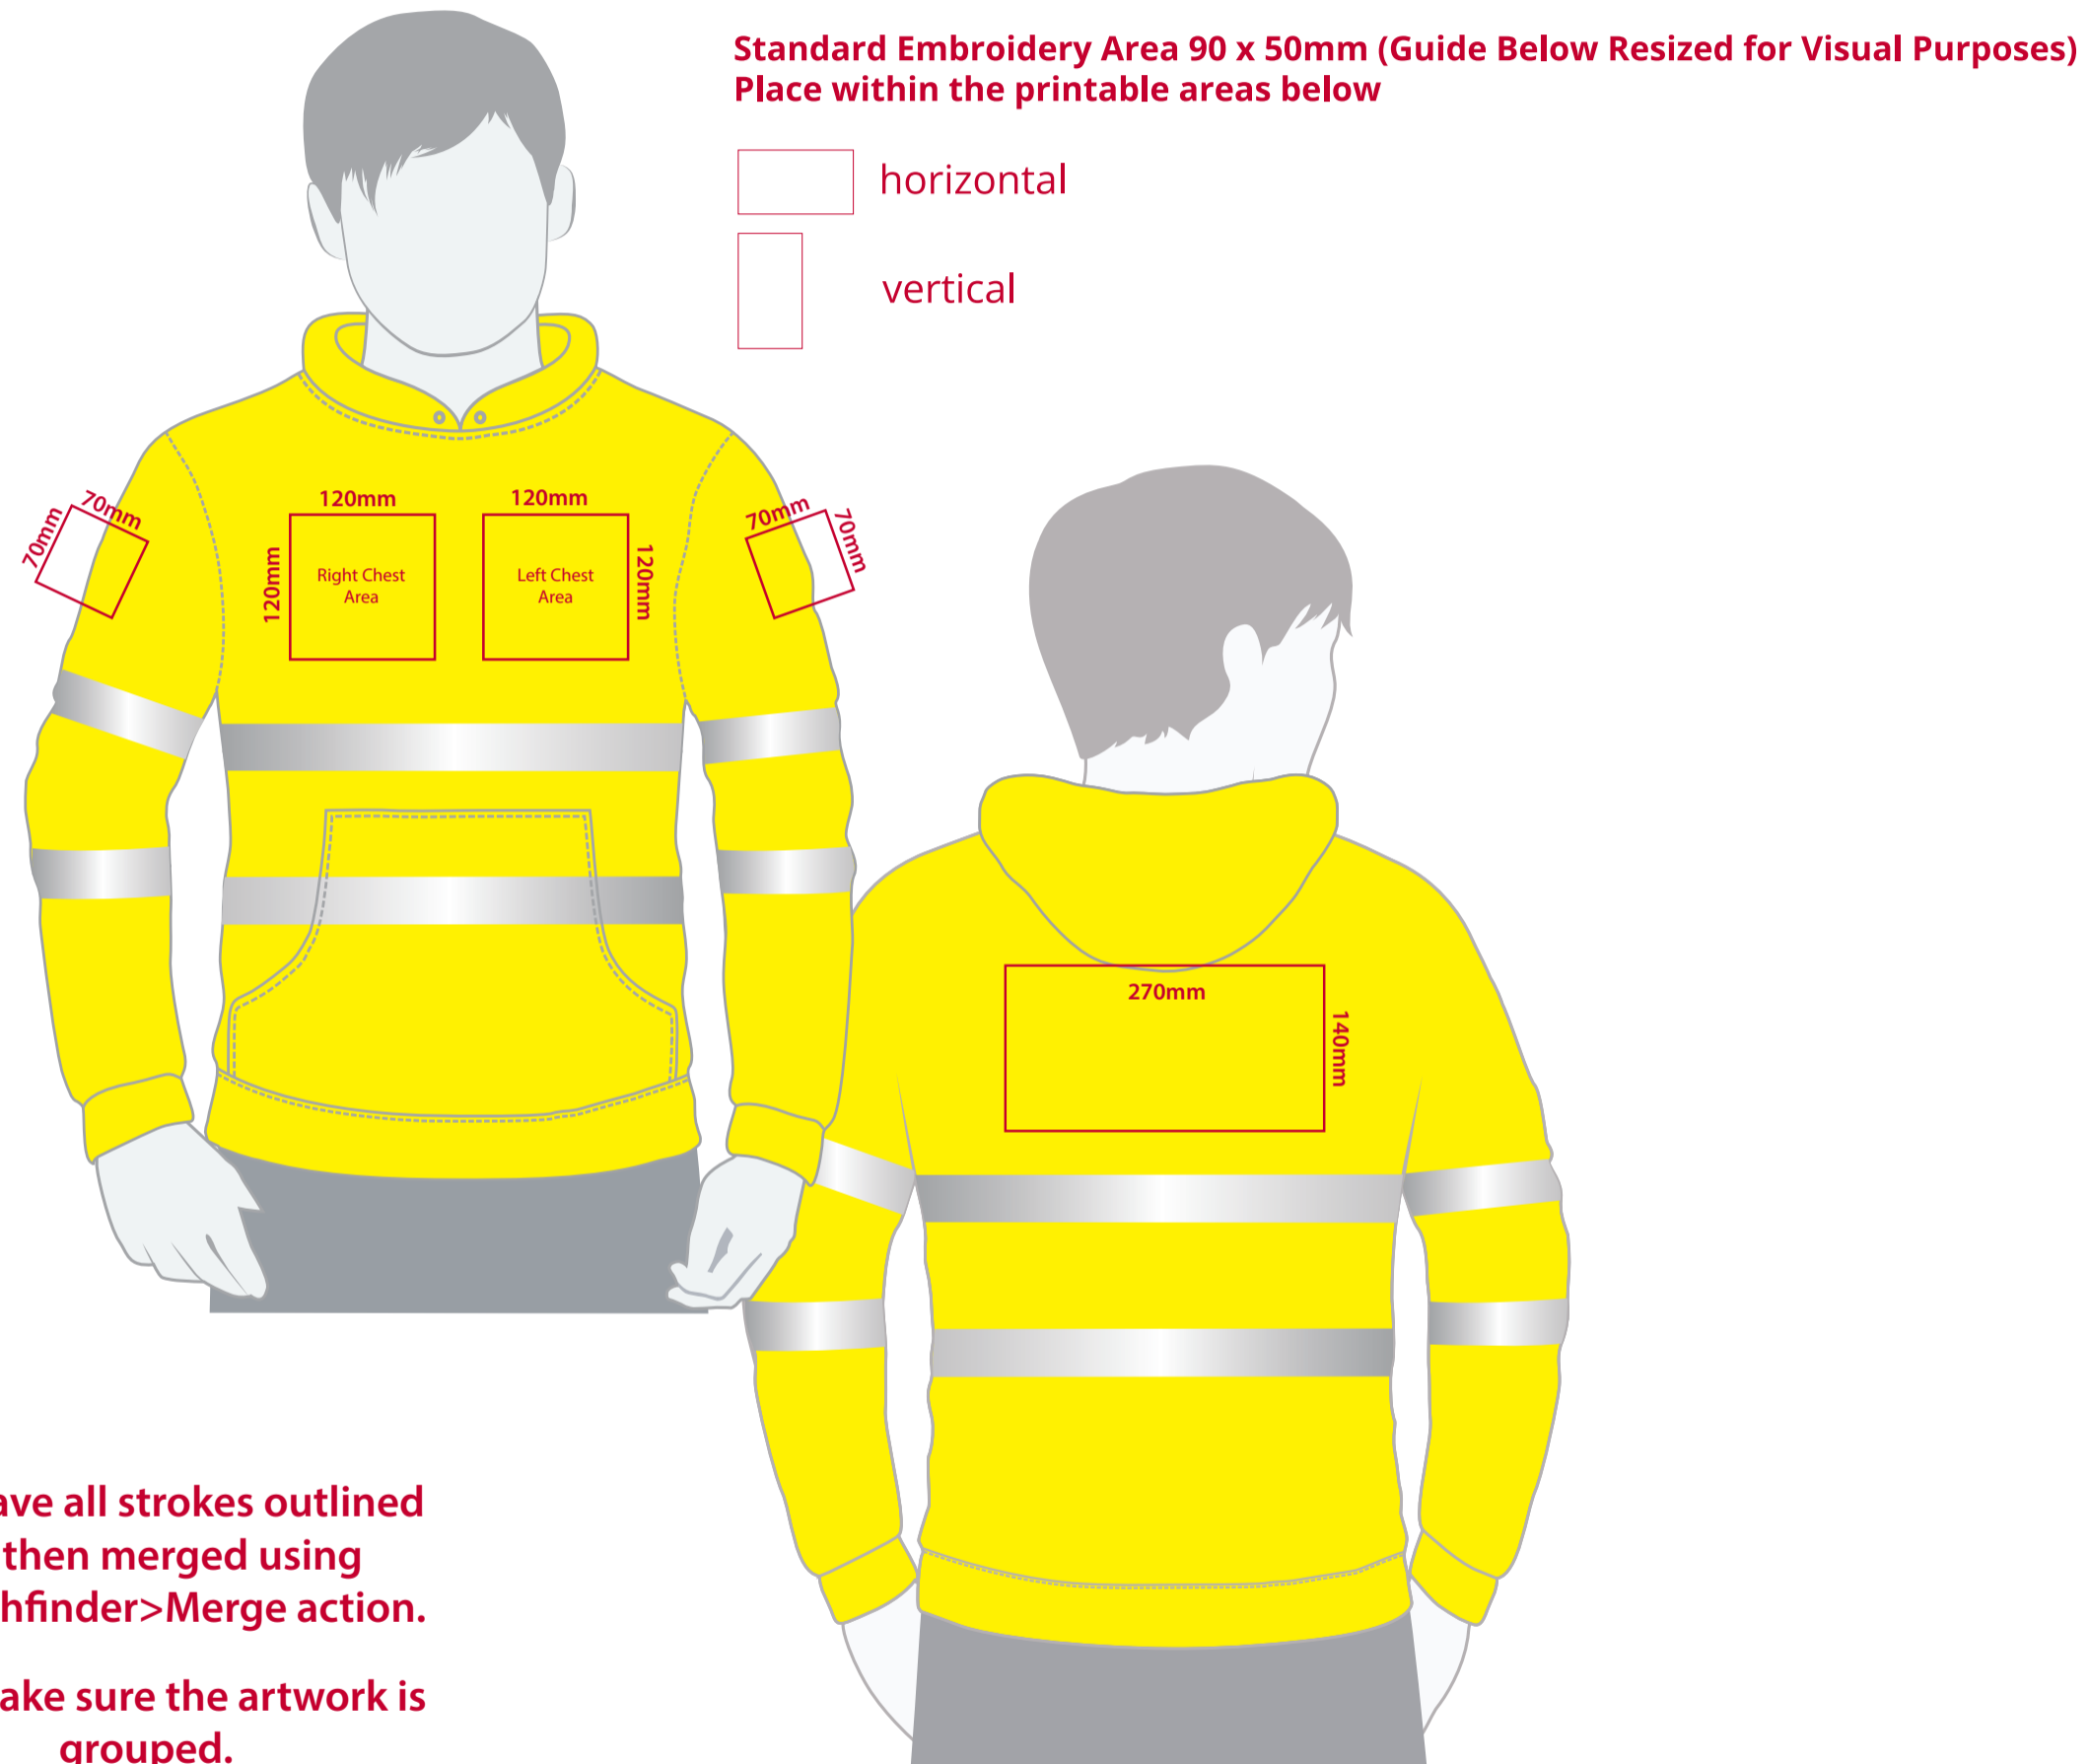

YOUR VISUAL PROOF (1 of 2)

Order Reference xxxxxx
Date created xx/xx/xx
Created by xx

Product 234761
Colour Yellow
Branding Embroidered

Artwork Advisories

This template is not to scale and is to be used as a guide for print size & positioning only.

Print position	xxxx
Print area	xx x xx mm
Logo size	xx x xx mm
Branding	Embroidered

Embroidery (Madeira Thread) Colours

Visual Scale 100%