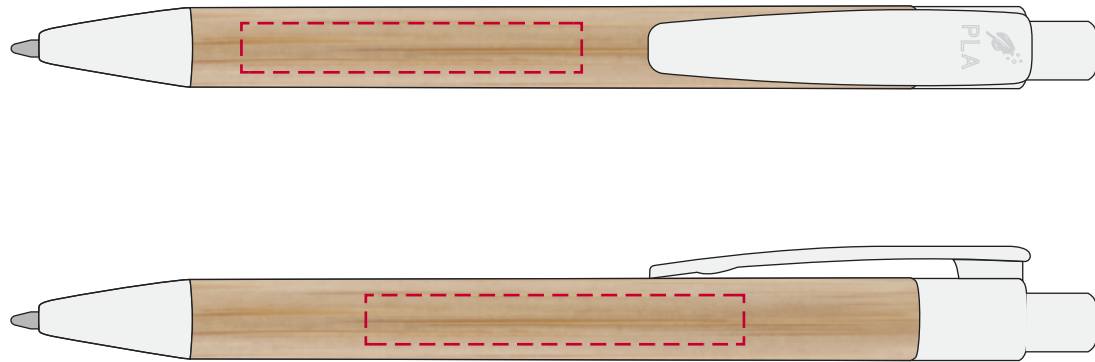

YOUR VISUAL PROOF

Order Reference xxxxxx
Date created xx/xx/xx
Created by xx

Product 234845
Colour White / Natural
Branding Spot Colour / Engraved

PANTONE® Colours

Artwork Advisories

It is the customer's responsibility to ensure that the proof is correct in all areas. Please be sure to double-check spelling, grammar, layout and design before approving artwork. Due to the variation in monitor colours and adjustments, PDF proofs may not provide an accurate colour representation of the final product & printed work. Once artwork is approved, your order will be processed based on the above unless any amendments are made. All orders are subject to our terms and conditions.

Please email all approvals/amends to your order processor.

Scale 100% Print area Barrel 45 x 6.5 mm Beside Clip 50 x 6.5 mm Logo size xx x xx mm