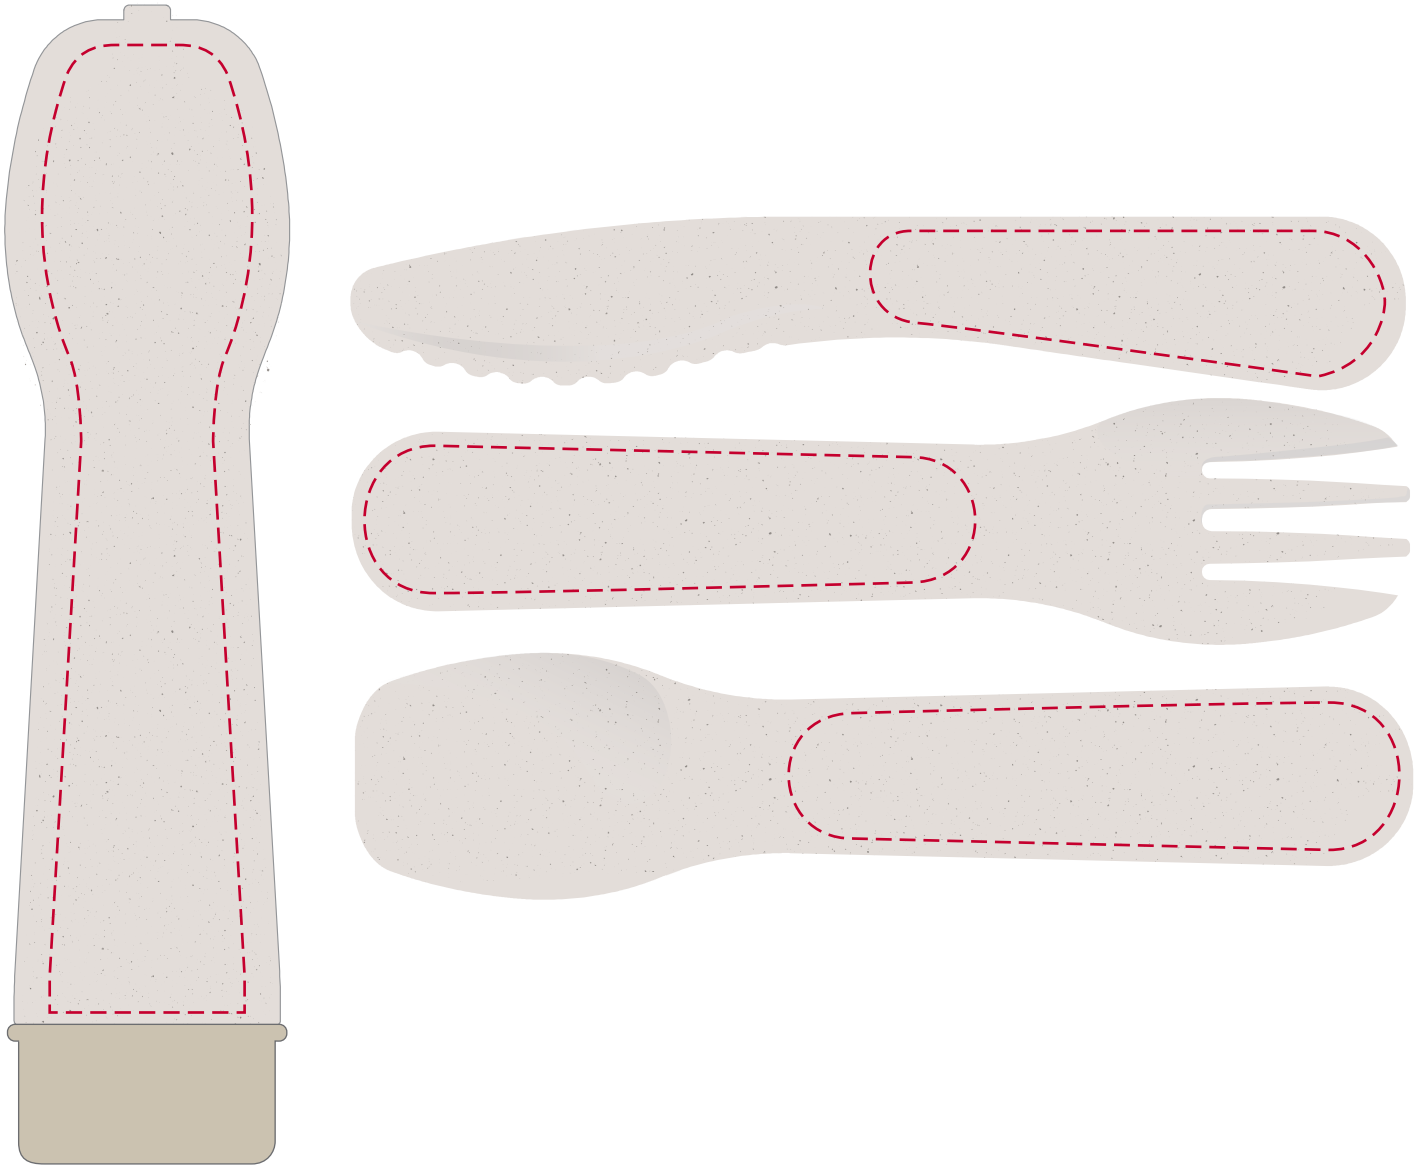

# YOUR VISUAL PROOF

Order Reference xxxxxx  
Date created xx/xx/xx  
Created by xx

Product 234893  
Colour Tor/Pebble Grey  
Branding Full Colour

Please email all approvals/amends to your order processor.

Scale 100%    Print area 128x28mm(case)/68x19mm(knife) 80x19mm(Fork/Spoon)    Logo size xx x xxmm