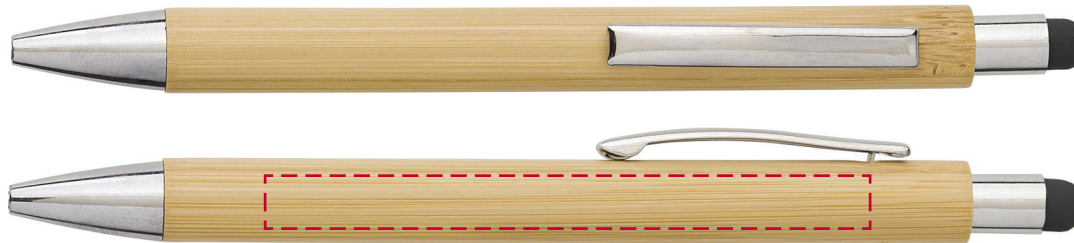

YOUR VISUAL PROOF

Order Reference	xxxxxx
Date created	xx/xx/xx
Created by	xx

Product	234942
Colour	Bamboo / Black
Branding	Full Colour

Artwork Advisories

Full colour printed colours may differ when printed to the final product.