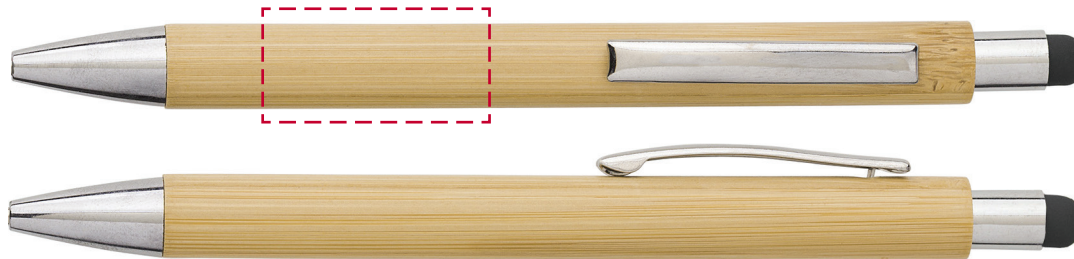

YOUR VISUAL PROOF

Order Reference xxxxxx
Date created xx/xx/xx
Created by xx

Product 234942
Colour Bamboo / Black
Branding Spot Colour (1 col. max)

PANTONE® Colours

Artwork Advisories

It is the customer's responsibility to ensure that the proof is correct in all areas. Please be sure to double-check spelling, grammar, layout and design before approving artwork. **Due to the variation in monitor colours and adjustments, PDF proofs may not provide an accurate colour representation of the final product & printed work.** Once artwork is approved, your order will be processed based on the above unless any amendments are made. All orders are subject to our terms and conditions.