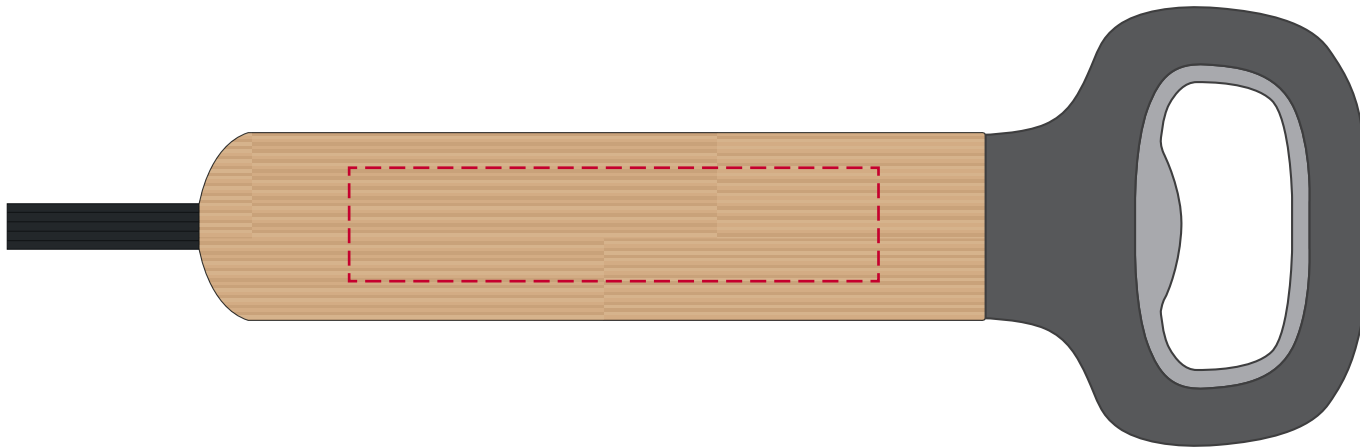

YOUR VISUAL PROOF

Order Reference	xxxxxx
Date created	xx/xx/xx
Created by	xx

Product	235022
Colour	Bamboo
Branding	Engraved

Artwork Advisories

It is the customer's responsibility to ensure that the proof is correct in all areas. Please be sure to double-check spelling, grammar, layout and design before approving artwork. Due to the variation in monitor colours and adjustments, PDF proofs may not provide an accurate colour representation of the final product & printed work. Once artwork is approved, your order will be processed based on the above unless any amendments are made. All orders are subject to our terms and conditions.

Please email all approvals/amends to your order processor.

Scale	100%	Print area	70 x 15 mm	Logo size	xx x xxmm
-------	------	------------	------------	-----------	-----------