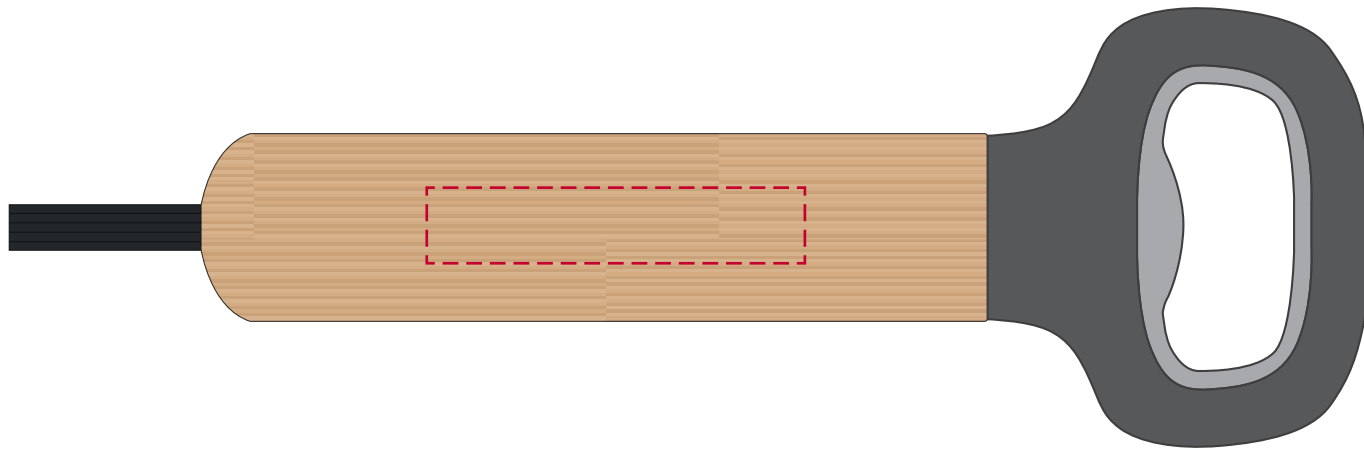

YOUR VISUAL PROOF

| | |
|-----------------|----------|
| Order Reference | xxxxxx |
| Date created | xx/xx/xx |
| Created by | xx |

| | |
|----------|--------------------------|
| Product | 235022 |
| Colour | Bamboo |
| Branding | Spot Colour (1 col. max) |

Please email all approvals/amends to your order processor.

Scale 100% Print area 50 x 10 mm Logo size xx x xxmm