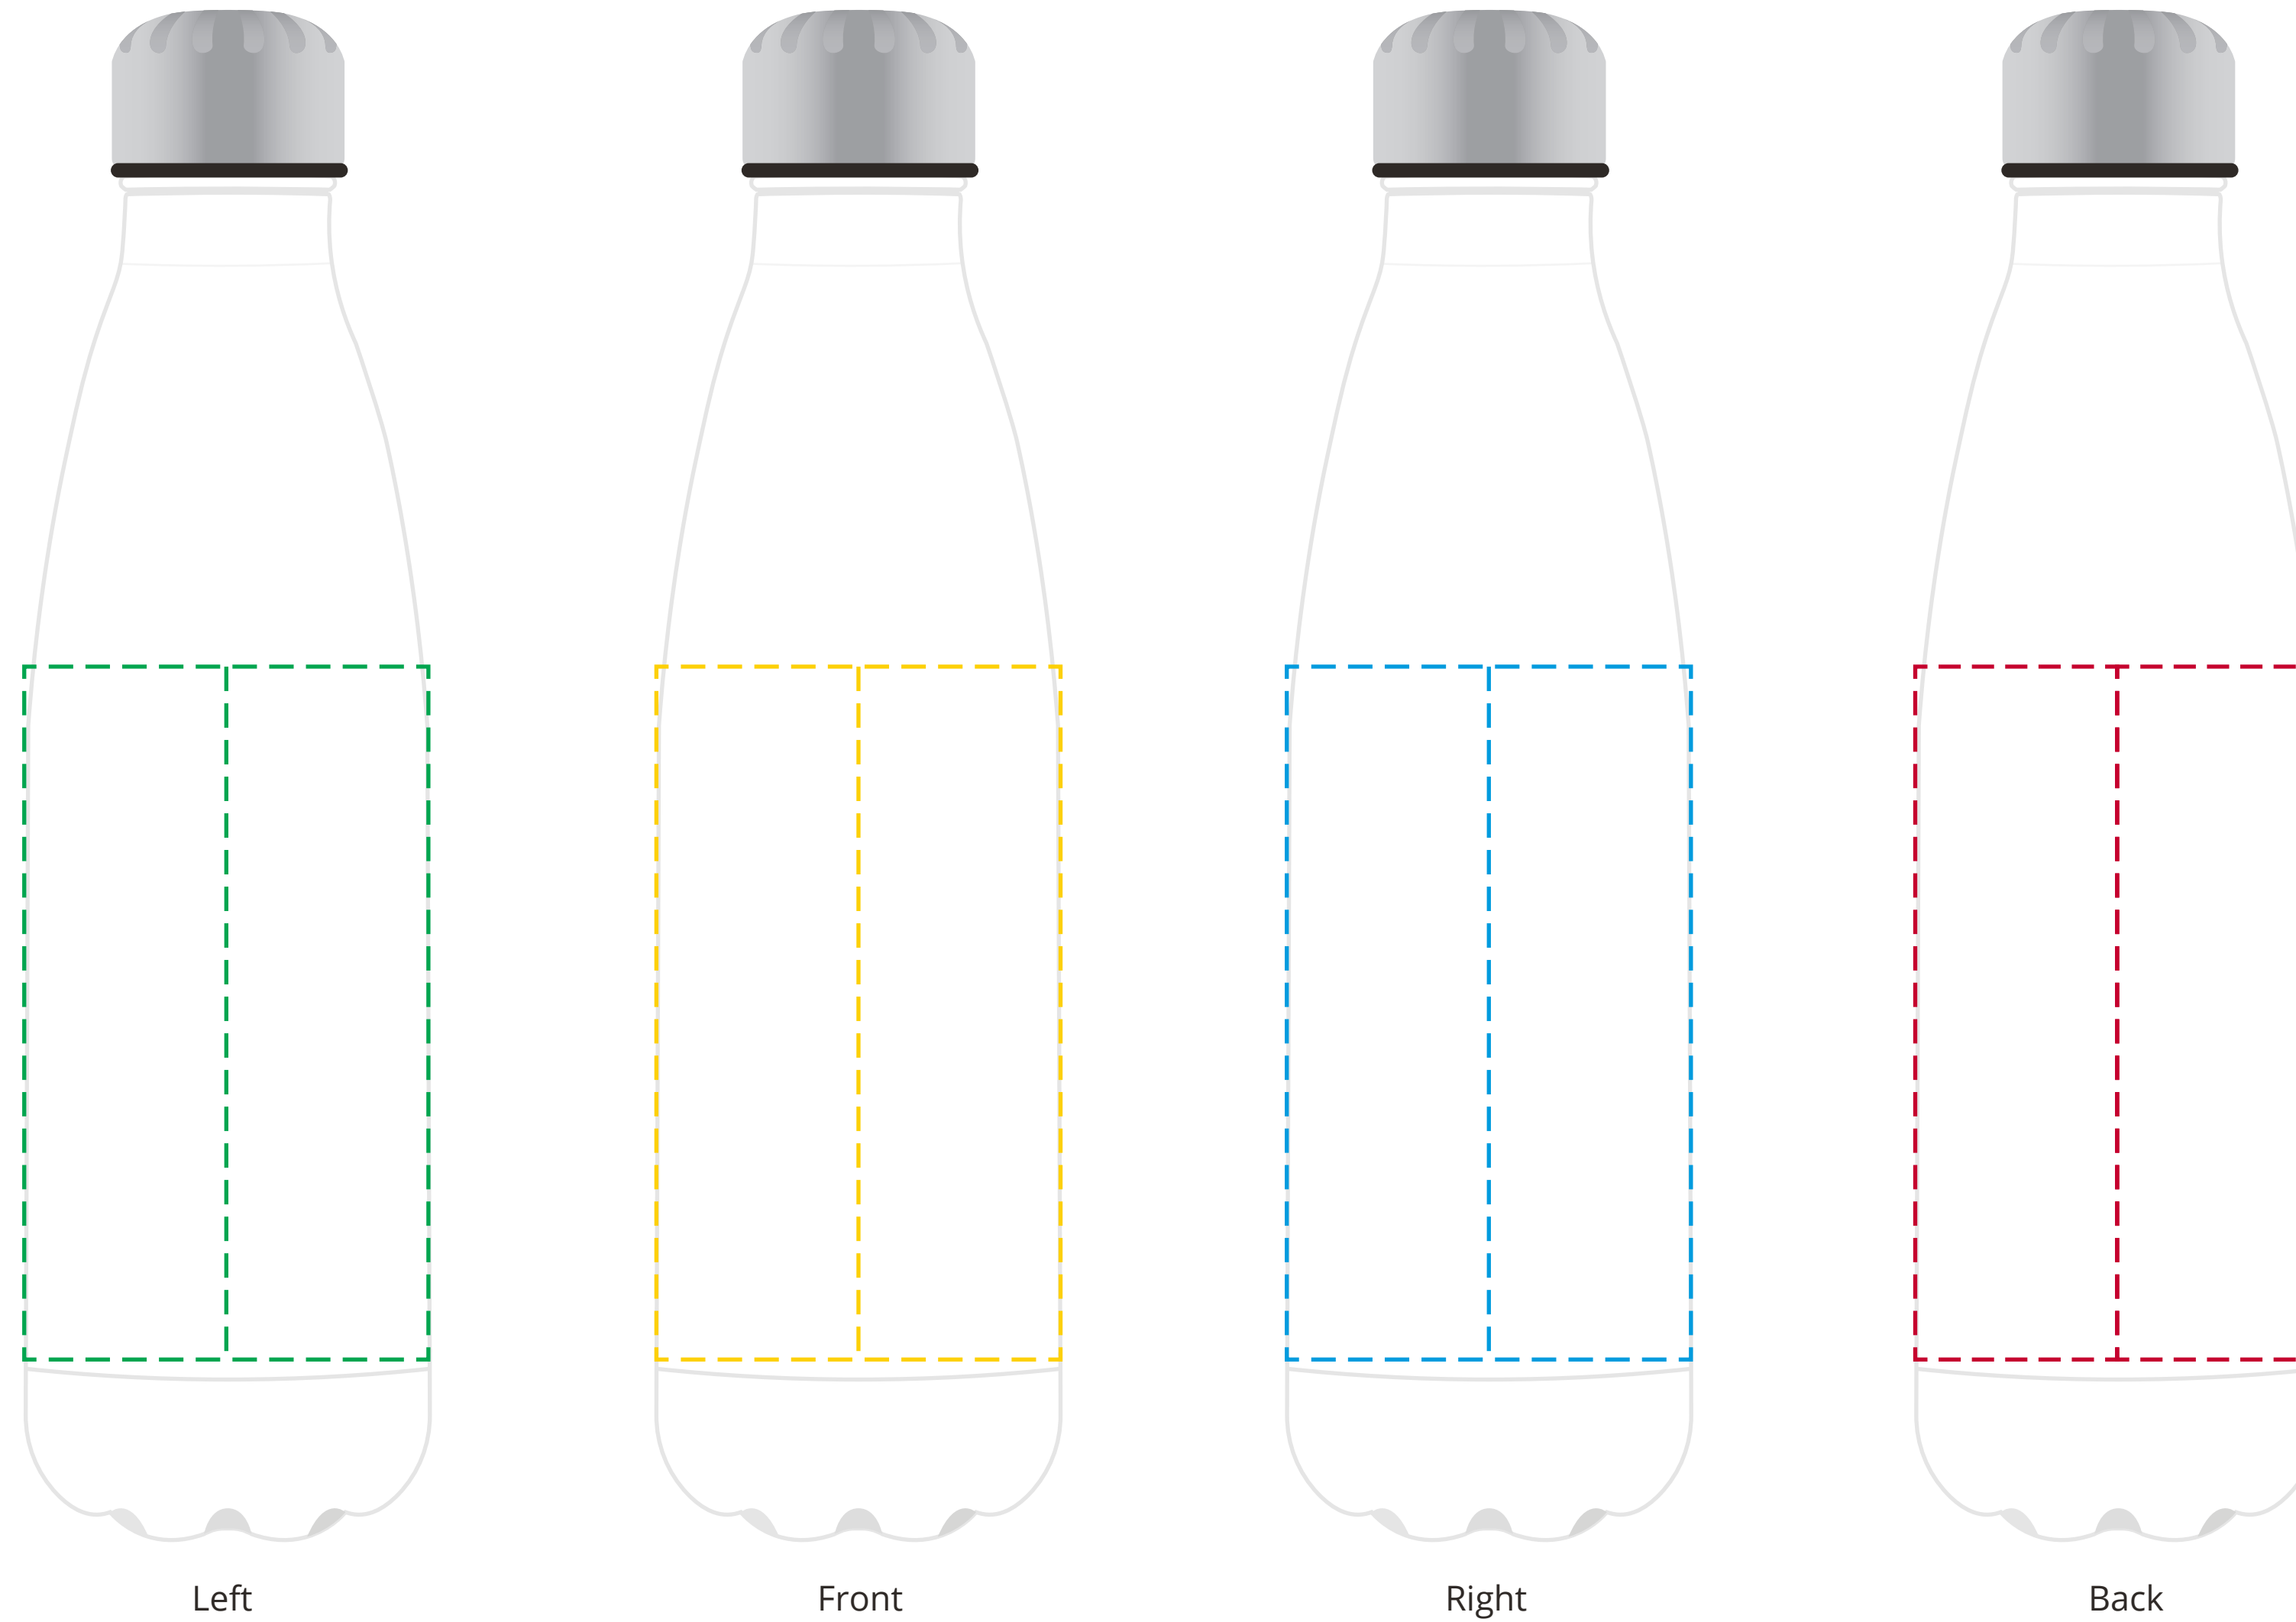

YOUR VISUAL PROOF (1 of 2)

For Visual Purposes Only. Please see page 2 for actual artwork size.

Order Reference	xxxxxx
Date created	xx/xx/xx
Created by	xx

Product	235110
Colour	Matt White
Branding	Full Colour

- Back
- Left face
- Front face
- Right face

Visual scale 100%.