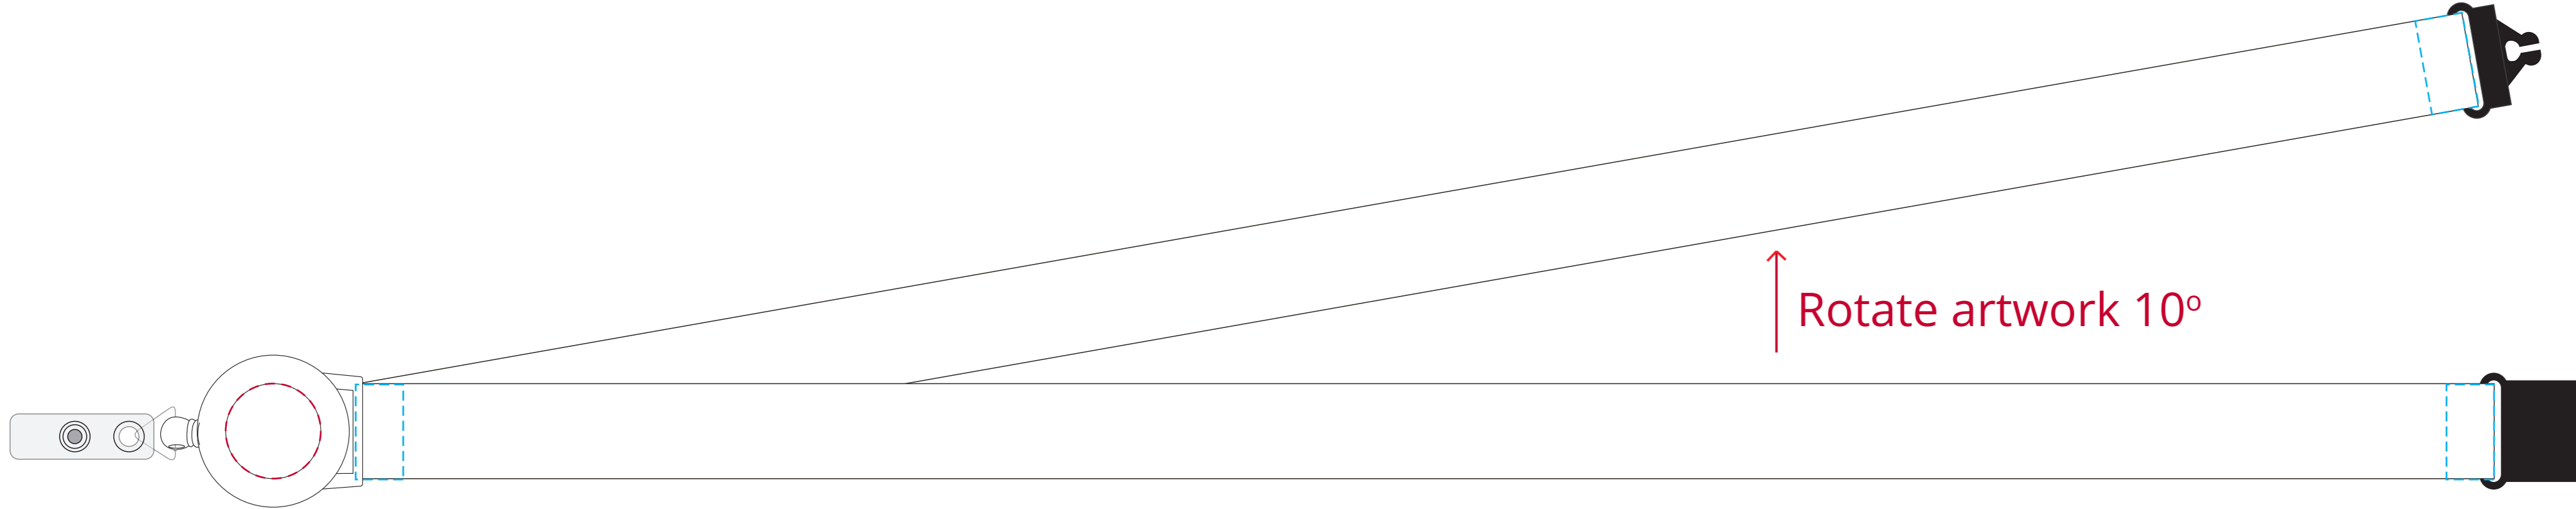

YOUR VISUAL PROOF (1 of 2)

--- Print area

--- Keep all logos 10mm away from the clip/break, to avoid stitching

Visual purposes only. Please see page 2 for actual artwork size.

Order Reference	xxxxxx
Date created	xx/xx/xx
Created by	xx

Product	235197
Colour	White
Branding	Full Colour

Artwork Advisories

This template is not to scale and is to be used as a guide for print size & positioning only.

Full colour printed colours may differ when printed to the final product.

Please email all approvals/amends to your order processor.

YOUR VISUAL PROOF (2 of 2)

Order Reference xxxxxx
Date created xx/xx/xx
Created by xx

Print area 900 x 20 mm (lanyard)
20 mm (pull reel)
Logo size xx x xx mm
xx x xx mm
Branding Full colour