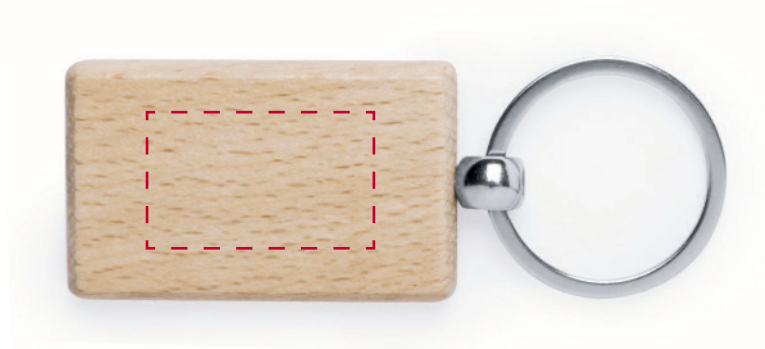

YOUR VISUAL PROOF

Order Reference xxxxxx
Date created xx/xx/xx
Created by xx

Product 235298
Colour Wood
Branding Spot Colour / Engraved

PANTONE® Colours

Artwork Advisories

It is the customer's responsibility to ensure that the proof is correct in all areas. Please be sure to double-check spelling, grammar, layout and design before approving artwork. Due to the variation in monitor colours and adjustments, PDF proofs may not provide an accurate colour representation of the final product & printed work. Once artwork is approved, your order will be processed based on the above unless any amendments are made. All orders are subject to our terms and conditions.

Please email all approvals/amends to your order processor.

Scale 100% Print area 30 x 18 mm Logo size xx x xx mm