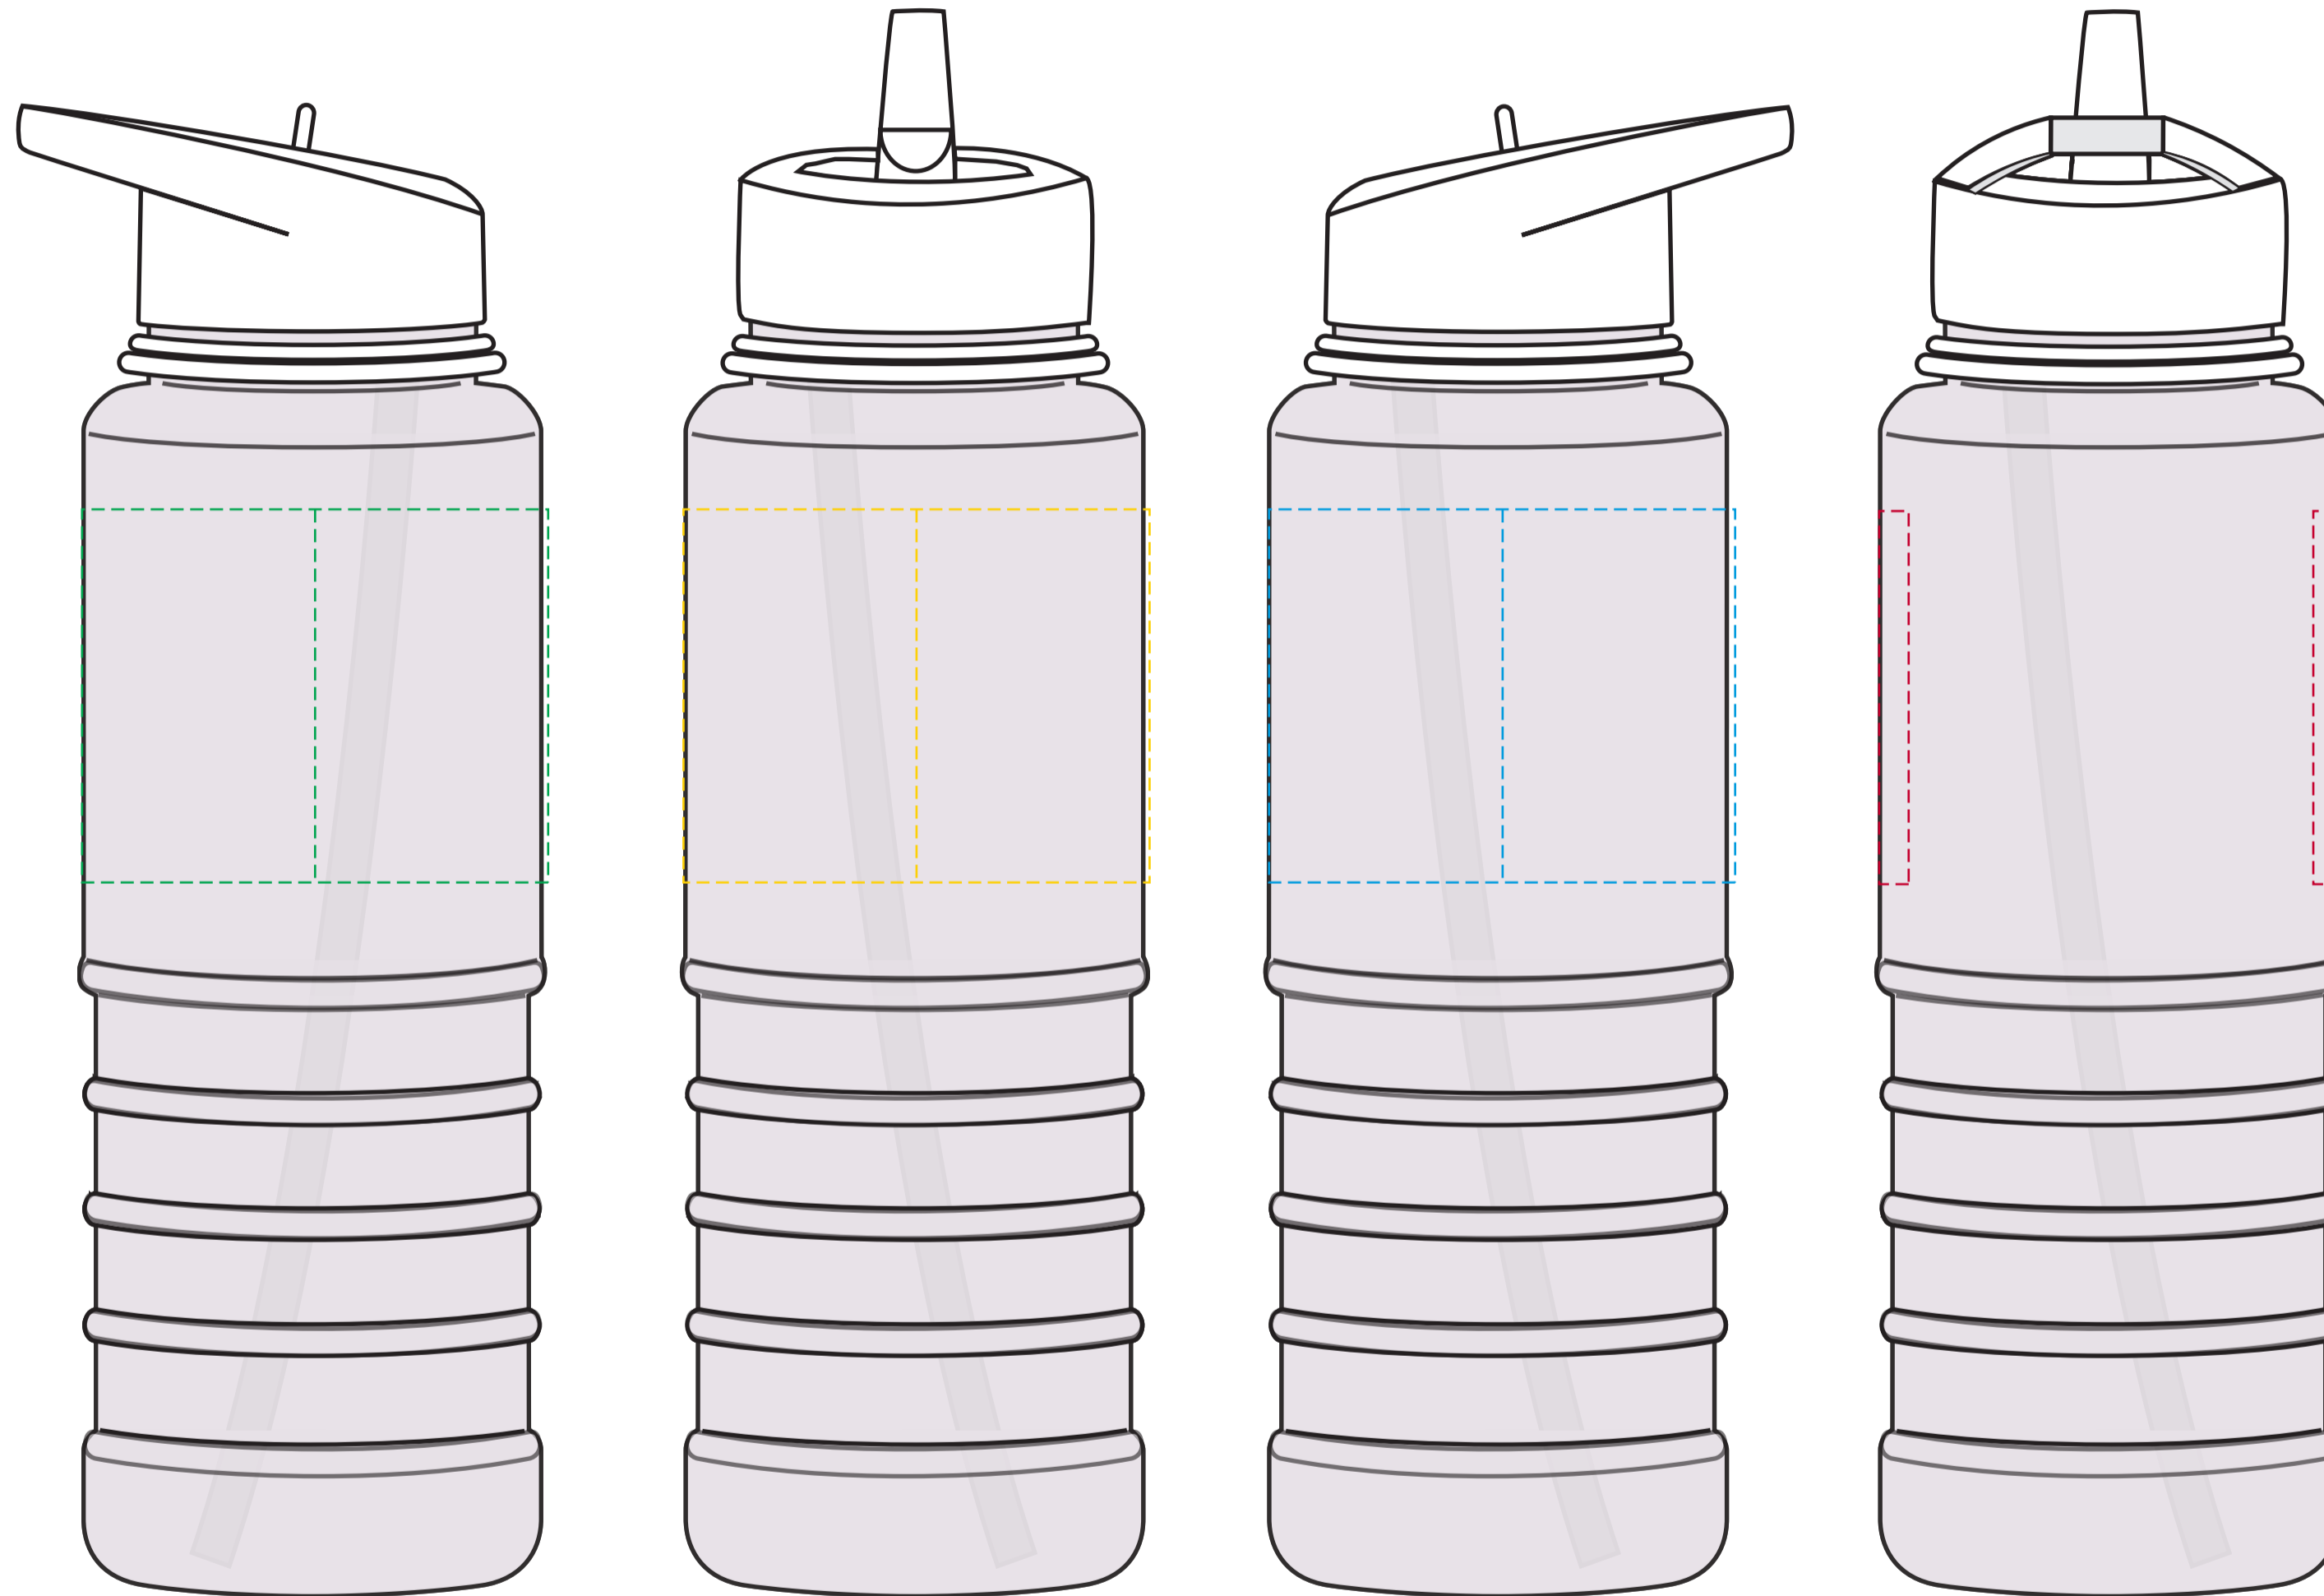

YOUR VISUAL PROOF (1 of 2)

Order Reference xxxxxx
Date created xx/xx/xx
Created by xx

Product 235467
Colour White
Branding Spot Colour

PANTONE® Colours

Artwork Advisories

This template is not to scale and is to be used as a guide for print size & positioning only.

Print area 170 x 60 mm
Logo size xx x xxmm
Branding Spot Colour