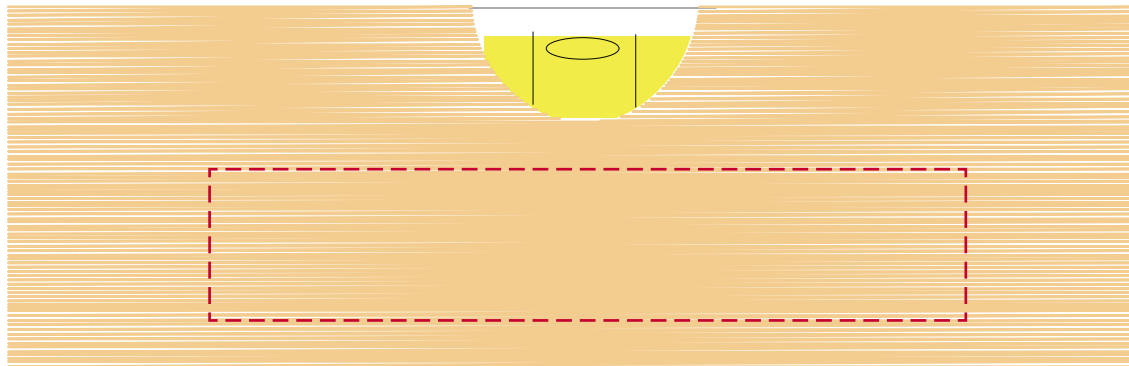

YOUR VISUAL PROOF

Order Reference xxxxxx
Date created xx/xx/xx
Created by xx

Product 235495
Colour Bamboo
Branding Spot colour

PANTONE® Colours

Artwork Advisories

It is the customer's responsibility to ensure that the proof is correct in all areas. Please be sure to double-check spelling, grammar, layout and design before approving artwork. **Due to the variation in monitor colours and adjustments, PDF proofs may not provide an accurate colour representation of the final product & printed work.** Once artwork is approved, your order will be processed based on the above unless any amendments are made. All orders are subject to our terms and conditions.

Please email all approvals/amends to your order processor.

Scale 100% Print area 100 x 20mm Logo size xx x xxmm