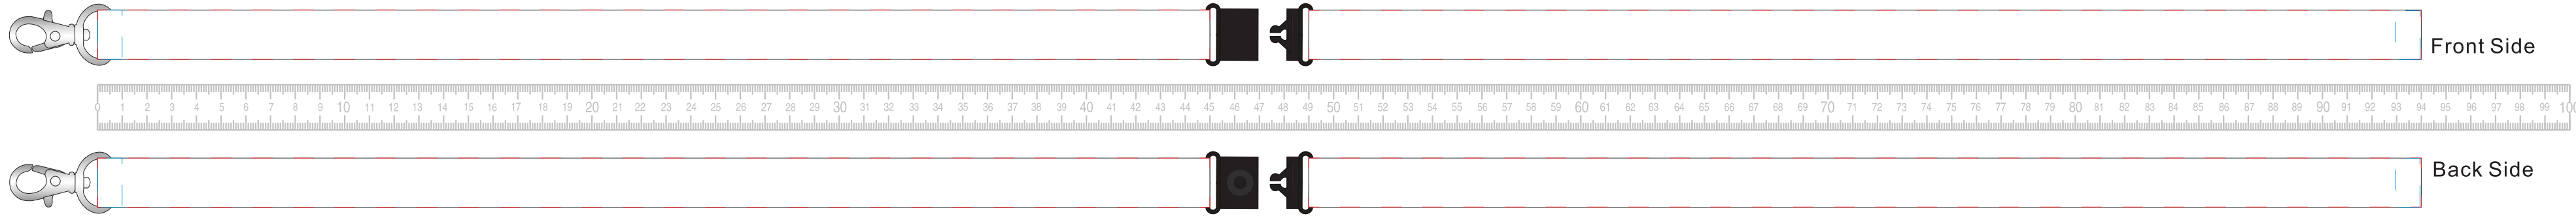

YOUR VISUAL PROOF (1 of 2)

Keep logo/text at least 10mm from clip to avoid stitching

Scale 100% Print area 20 x 450 mm (per strip) Logo size xx x xxmm

Order Reference	xxxxxx
Date created	xx/xx/xx
Created by	xx

Please email all approvals/amends to your order processor.

YOUR VISUAL PROOF (2 of 2)

Order Reference xxxxxx
Date created xx/xx/xx
Created by xx

Print area 20 x 450 mm (per strip)
Logo size xx x xxmm
Branding Full Colour

Reduced by 50%

Visual scale 50%.