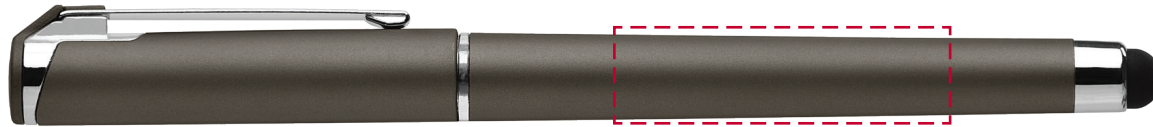

YOUR VISUAL PROOF

Order Reference xxxxxx
Date created xx/xx/xx
Created by xx

Product 235624
Colour Gunmetal
Branding Spot colour (1 col. max)
White or Black Only

PANTONE® Colours

Artwork Advisories

It is the customer's responsibility to ensure that the proof is correct in all areas. Please be sure to double-check spelling, grammar, layout and design before approving artwork. **Due to the variation in monitor colours and adjustments, PDF proofs may not provide an accurate colour representation of the final product & printed work.** Once artwork is approved, your order will be processed based on the above unless any amendments are made. All orders are subject to our terms and conditions.