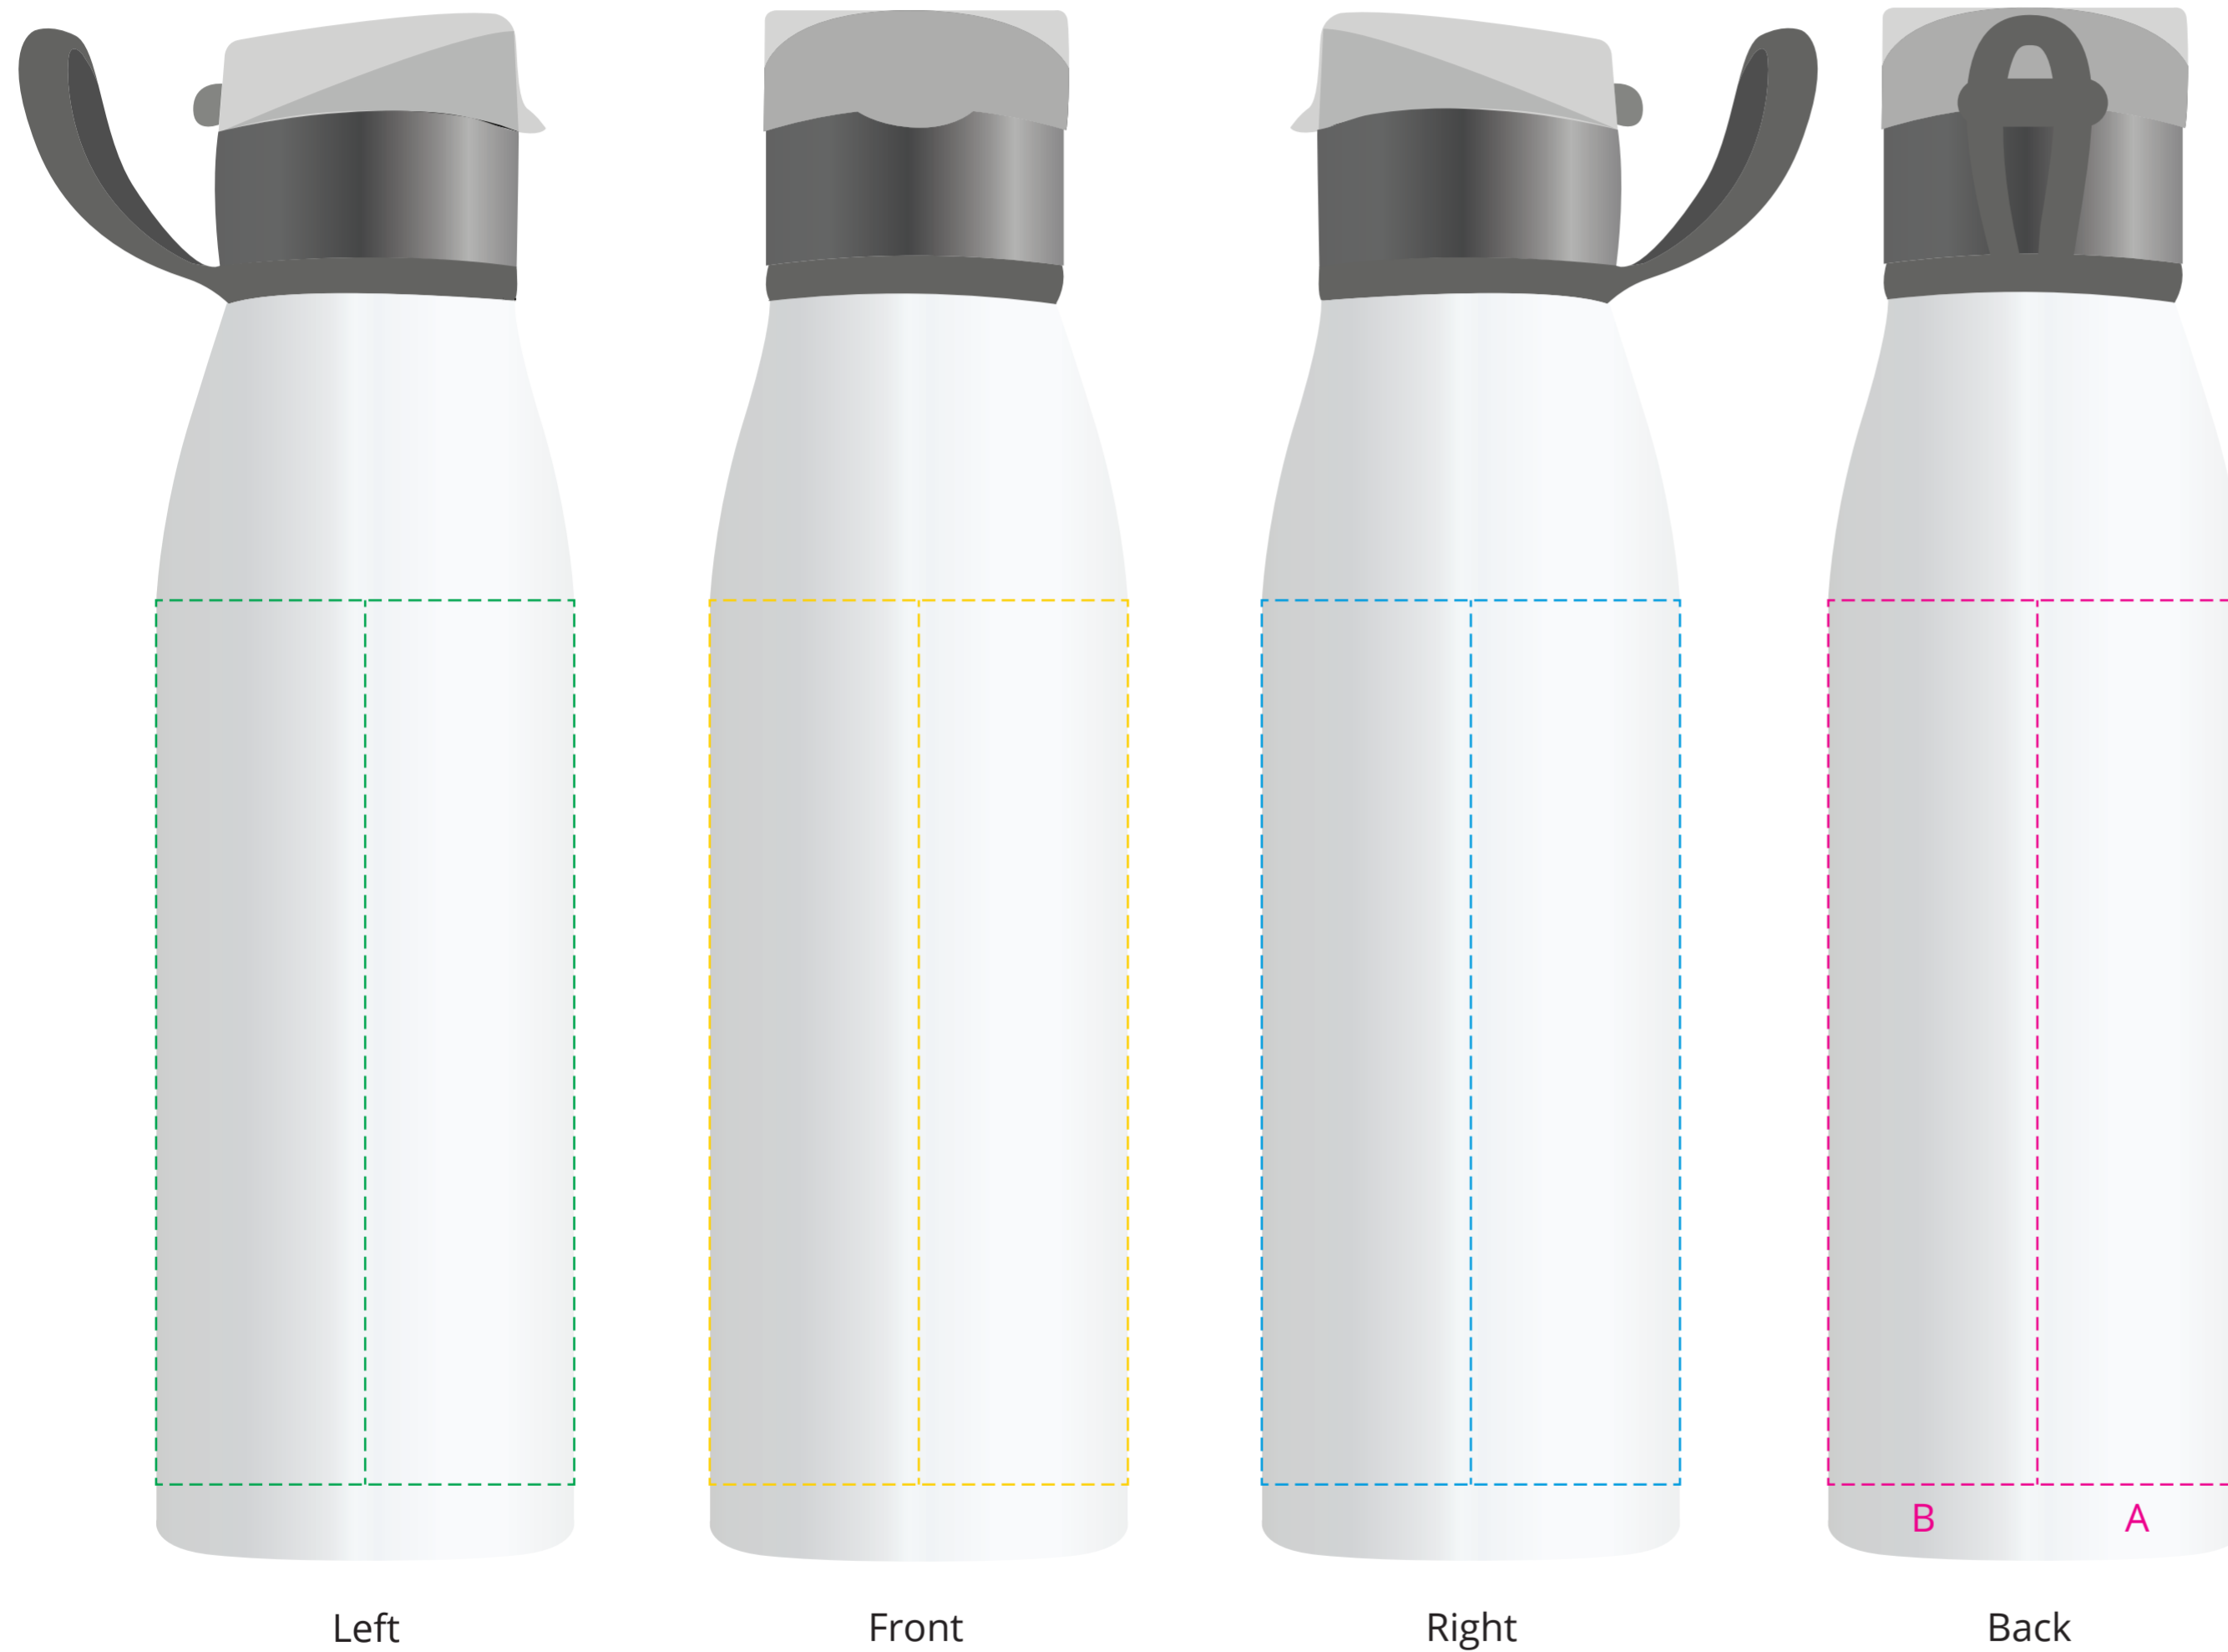

YOUR VISUAL PROOF (1 of 2)

Order Reference xxxxxx
Date created xx/xx/xx
Created by xx

Product 235781
Colour White
Branding Full Colour

Artwork Advisories

This template is not to scale and is to be used as a guide for print size & positioning only.
Full colour printed colours may differ when printed to the final product.

Print area 208 x 140 mm
Logo size xx x xx mm
Branding Full Colour

Visual scale 100%.