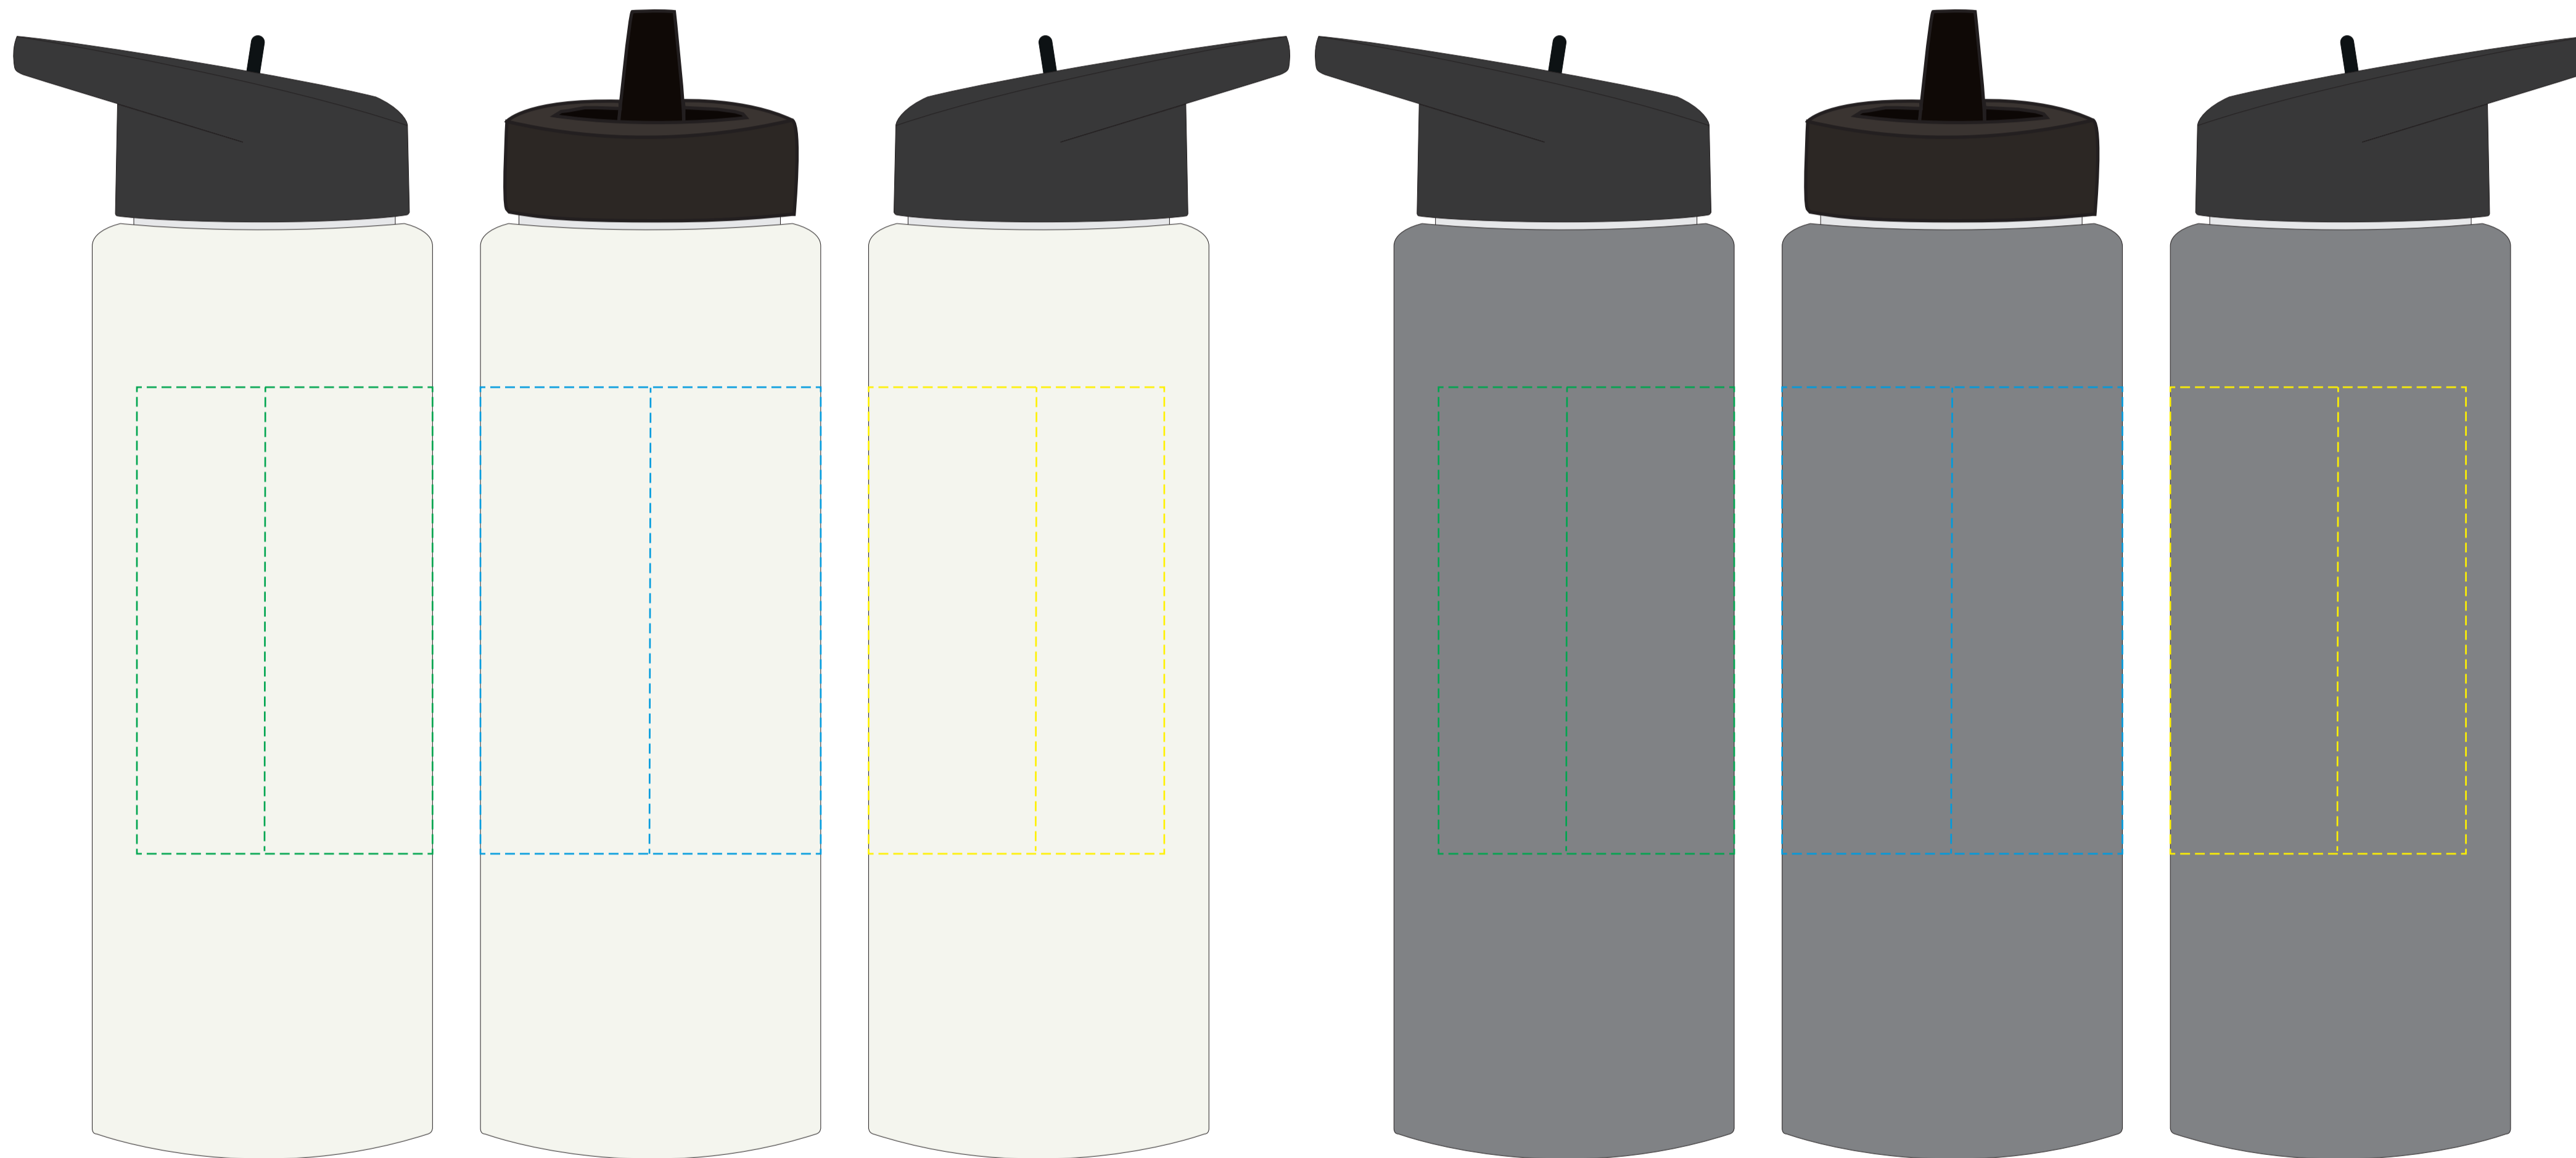

YOUR VISUAL PROOF (1 of 2)

Order Reference xxxxxx
Date created xx/xx/xx
Created by xx

Warm

Cool

Product 235797
Colour White / Grey
Branding Spot Colour (2 col. max)

PANTONE® Colours

Artwork Advisories

This template is not to scale and is to be used as a guide for print size & positioning only.

Print area	170 x 100 mm
Logo size	xx x xx mm
Branding	Spot Colour (2 col. max)

Visual scale 100%.