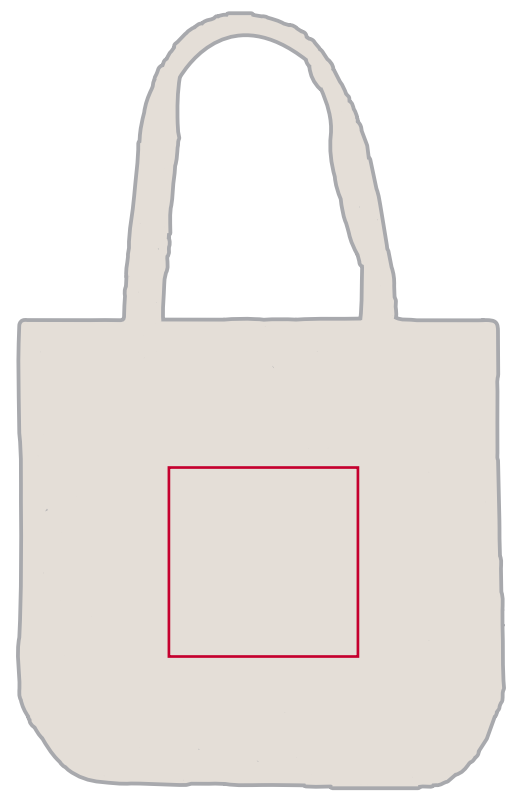

YOUR VISUAL PROOF (1 of 3)

Order Reference xxxxxx
Date created xx/xx/xx
Created by xx

Product 235827
Colour Natural / White
Branding Spot colour / Full Colour

PANTONE® Colours

Artwork Advisories

This template is not to scale and is to be used as a guide for print size & positioning only.

Print area	180 x 120 mm (into 120mm)
Logo size	xx x xxmm
Branding	Spot Colour / Full Colour

Visual scale 100%.

YOUR VISUAL PROOF (3 of 3)

Order Reference	xxxxxx
Date created	xx/xx/xx
Created by	xx

Print area	125 x 125mm
Logo size	xx x xxmm
Branding	Spot Colour / Full Colour

Visual scale 100%.