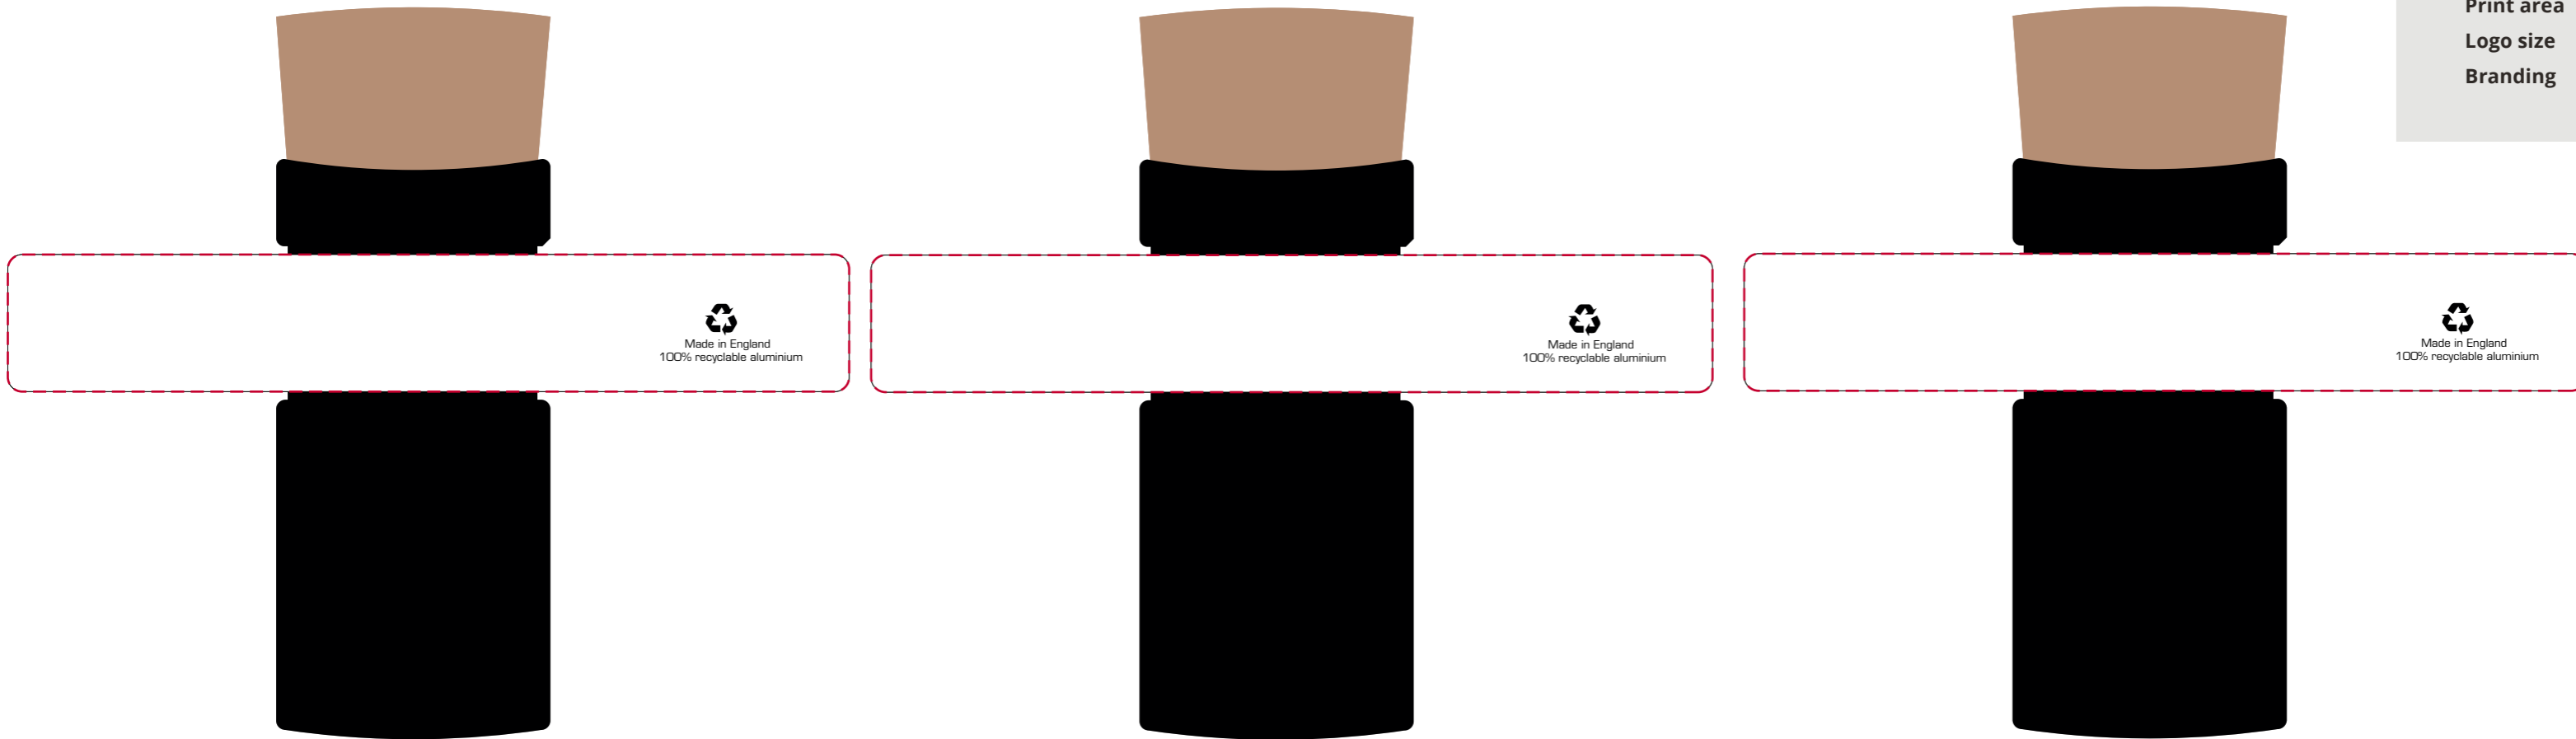

YOUR VISUAL PROOF (1 of 2)

For Visual Purposes Only. Please see page 2 for actual artwork size.

Order Reference	xxxxxx
Date created	xx/xx/xx
Created by	xx

Product	245293
Colour	Matt Black
Branding	Full Colour

Please email all approvals/amends to your order processor.

YOUR VISUAL PROOF (2 of 2)

Order Reference	xxxxxx
Date created	xx/xx/xx
Created by	xx

Print area	135 x 22mm
Logo size	xx x xxmm
Branding	Full Colour

Visual scale 100%.