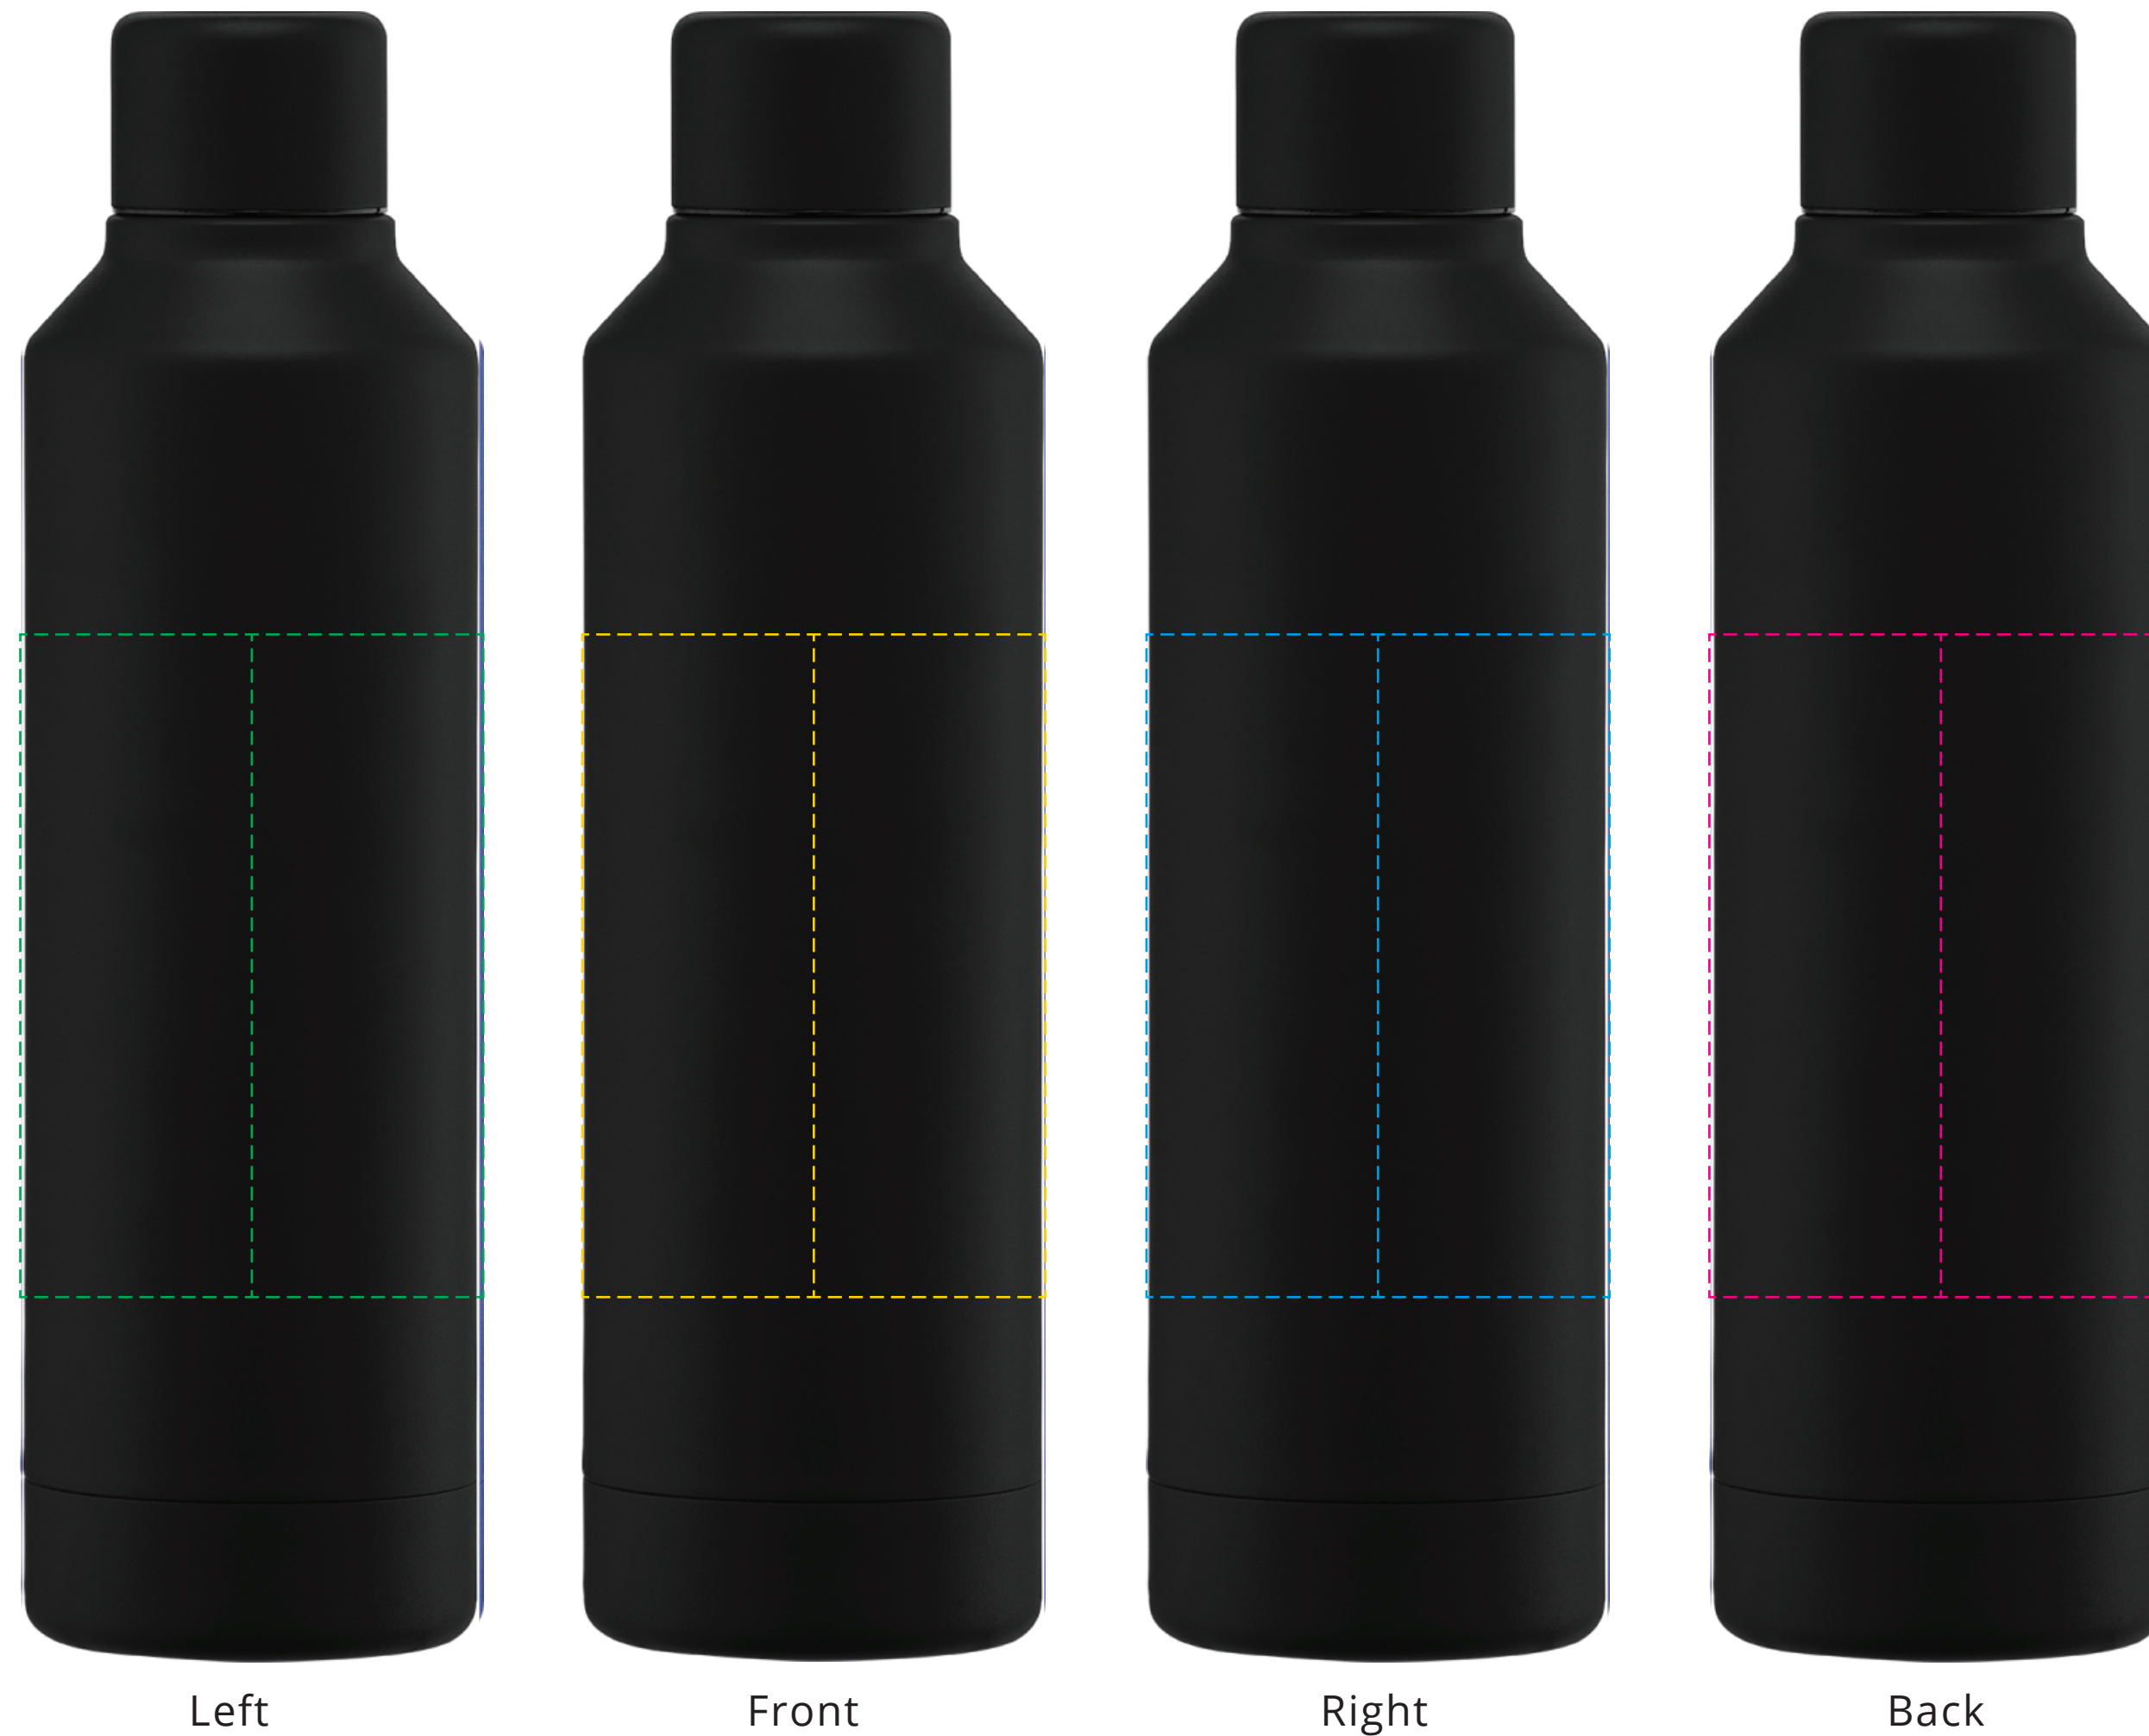

YOUR VISUAL PROOF (1 of 2)

Order Reference	xxxxxx
Date created	xx/xx/xx
Created by	xx

Product	245448
Colour	Black
Branding	Full Colour

Artwork Advisories

Full colour printed colours may differ when printed to the final product.

Print area	227.4 x 101.6 mm
Logo size	xx x xxmm
Branding	Full Colour

- Print area
- Left face
- Front face
- Right face
- Back face

Visual scale 100%.