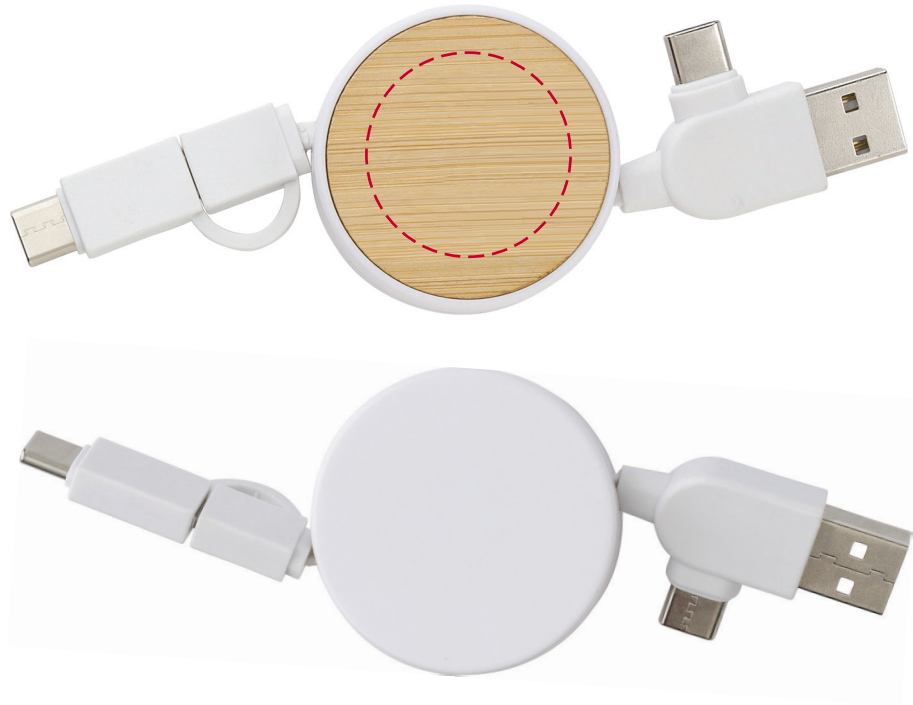

# YOUR VISUAL PROOF

Scale 100%    Print area 27 mm diameter    Logo size xx x xxmm

Order Reference    xxxxxx  
Date created    xx/xx/xx  
Created by    xx

Product    245474  
Colour    White  
Branding    Spot Colour / Full Colour