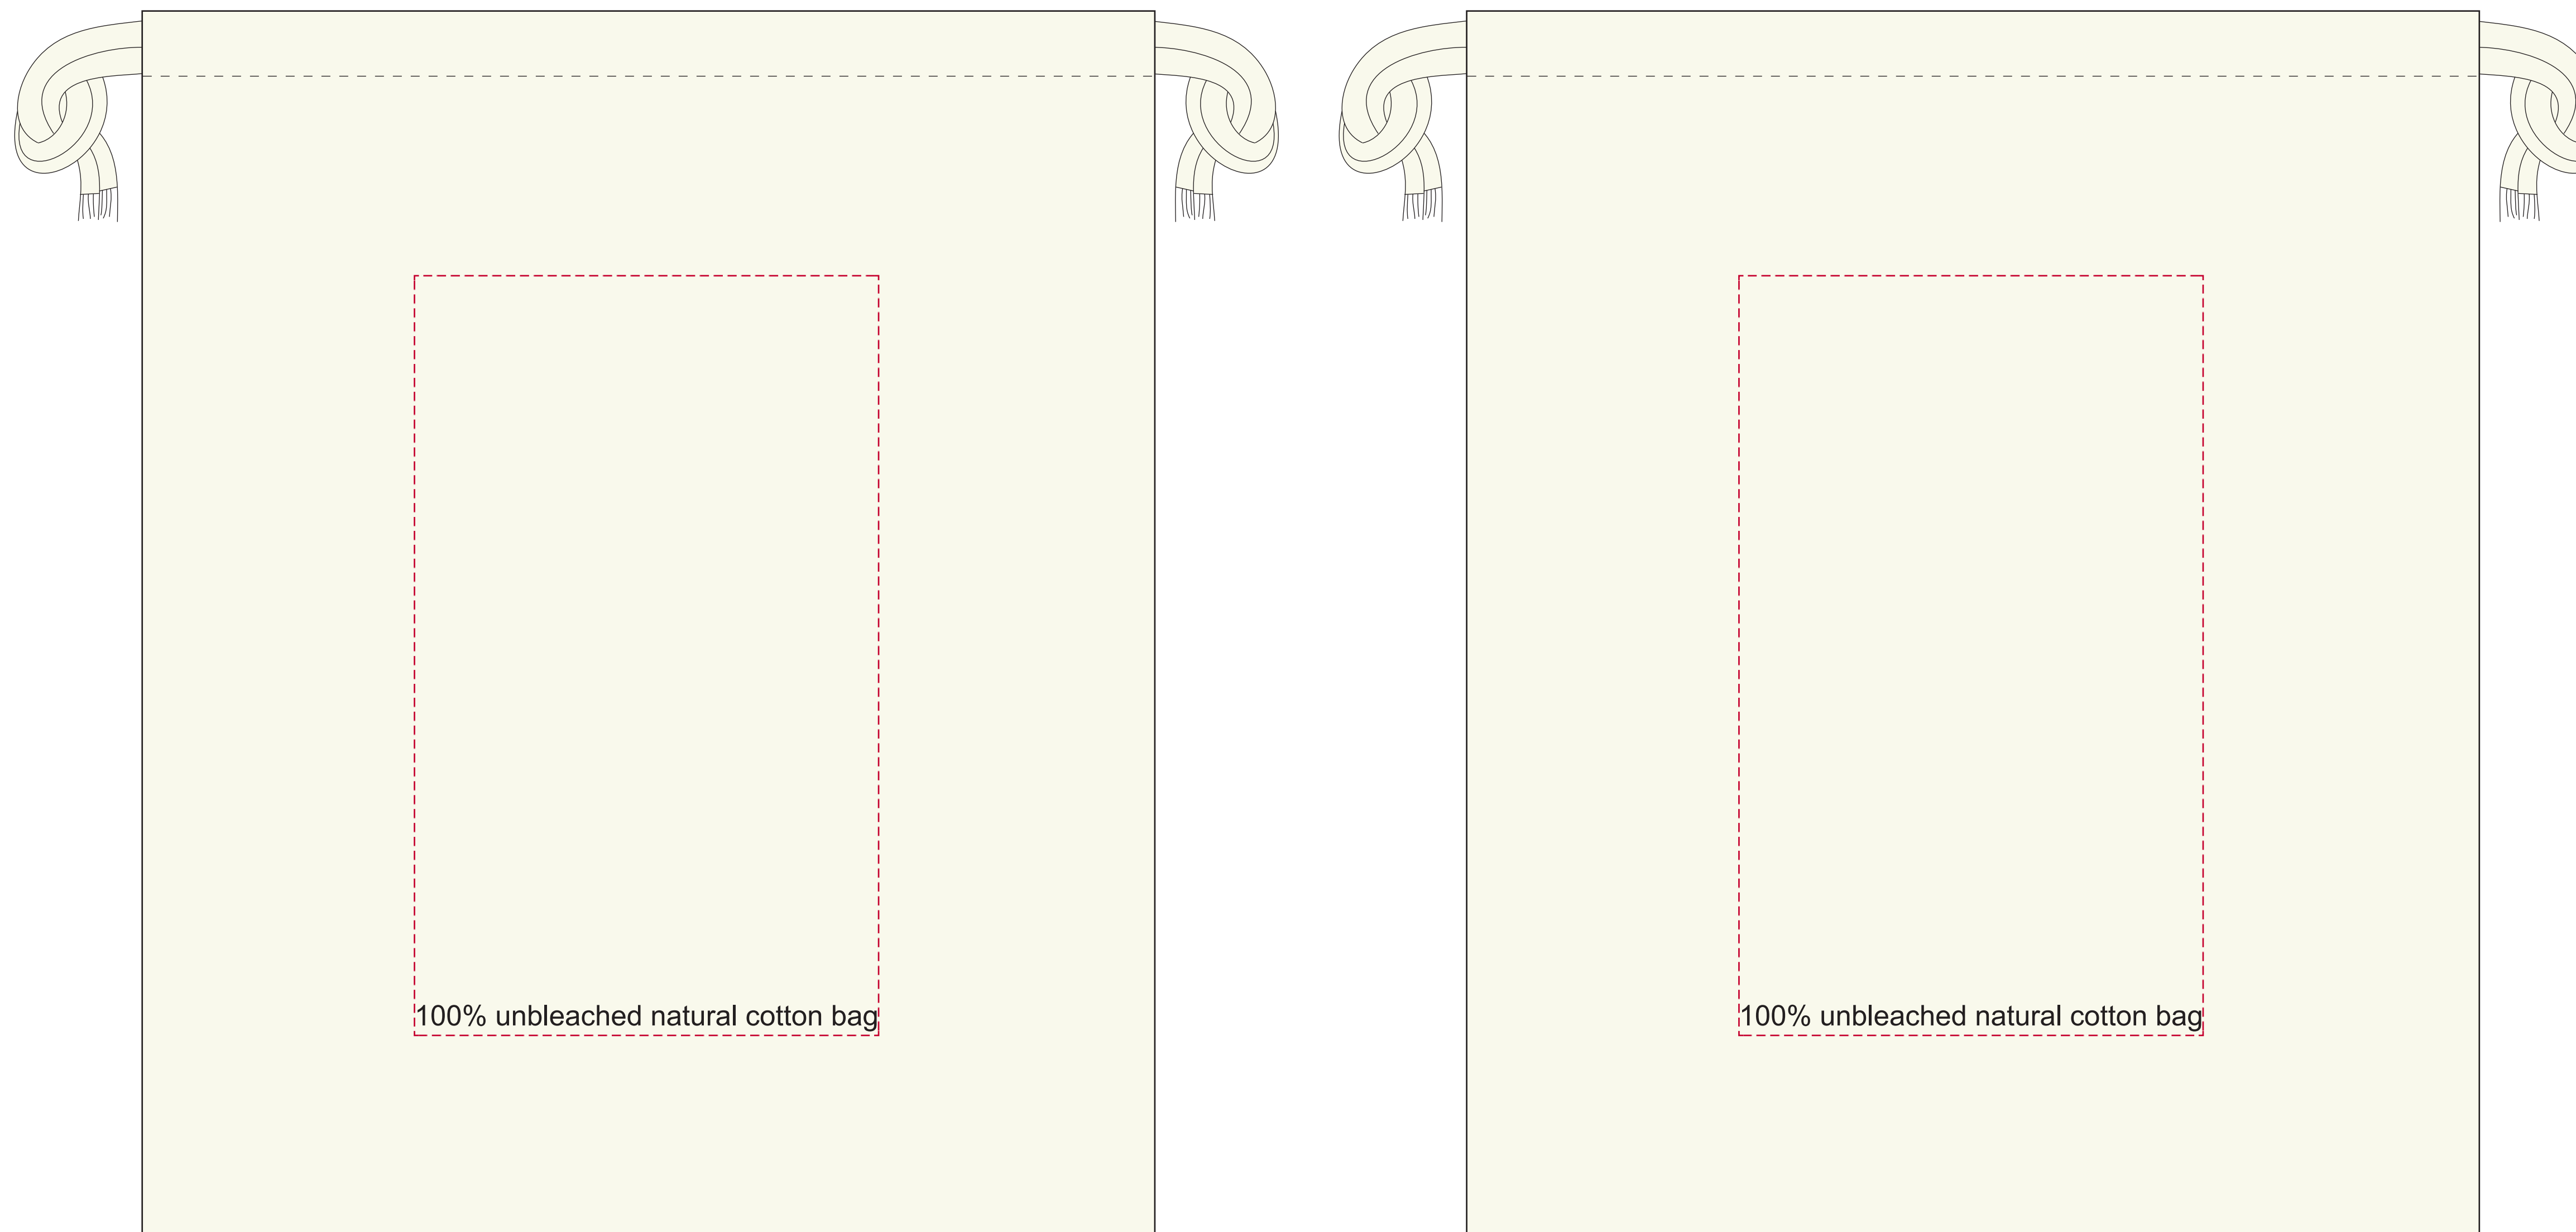

YOUR VISUAL PROOF

Order Reference xxxxxx
Date created xx/xx/xx
Created by xx

Front

Back

Product 4064702
Colour Natural
Branding Spot colour

PANTONE® Colours

Artwork Advisories

An optional eco strapline has been added. This can be removed on request.
Smallest character must be 20pt (3.5 mm high) on cotton.
Fine detailed fonts may need to be bigger.

Scale 100% Print area 110 x 180 mm Logo size xx x xxmm

Please email all approvals/amends to your order processor.