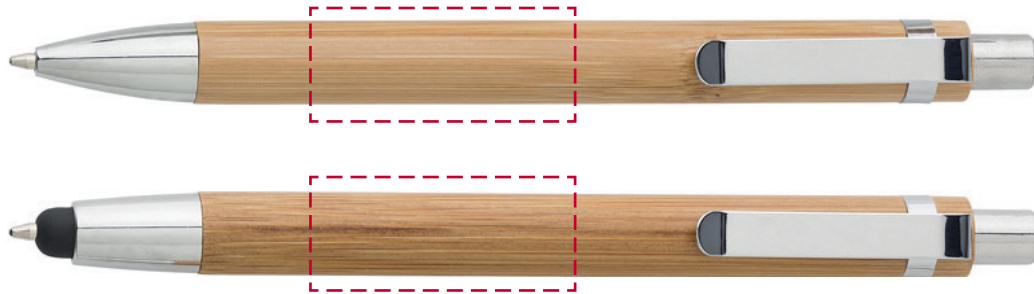

YOUR VISUAL PROOF

Order Reference xxxxxx
Date created xx/xx/xx
Created by xx

Product 245870
Colour Bamboo
Branding Spot Colour

PANTONE® Colours

Artwork Advisories

It is the customer's responsibility to ensure that the proof is correct in all areas. Please be sure to double-check spelling, grammar, layout and design before approving artwork. **Due to the variation in monitor colours and adjustments, PDF proofs may not provide an accurate colour representation of the final product & printed work.** Once artwork is approved, your order will be processed based on the above unless any amendments are made. All orders are subject to our terms and conditions.