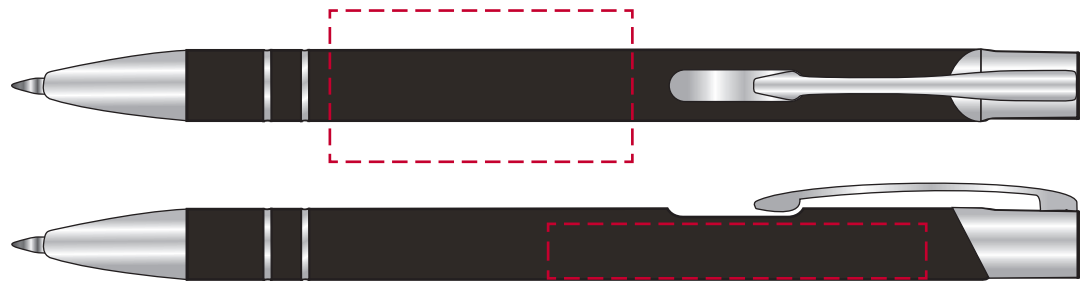

YOUR VISUAL PROOF

Order Reference xxxxxx
Date created xx/xx/xx
Created by xx

Product 245918
Colour Black
Branding Spot colour

PANTONE® Colours

Artwork Advisories

It is the customer's responsibility to ensure that the proof is correct in all areas. Please be sure to double-check spelling, grammar, layout and design before approving artwork. **Due to the variation in monitor colours and adjustments, PDF proofs may not provide an accurate colour representation of the final product & printed work.** Once artwork is approved, your order will be processed based on the above unless any amendments are made. All orders are subject to our terms and conditions.

Please email all approvals/amends to your order processor.

Scale 100% Print area 40 x 20 mm (Barrel) / 50 x 7.2 mm (Beside clip) Logo size xx x xxmm