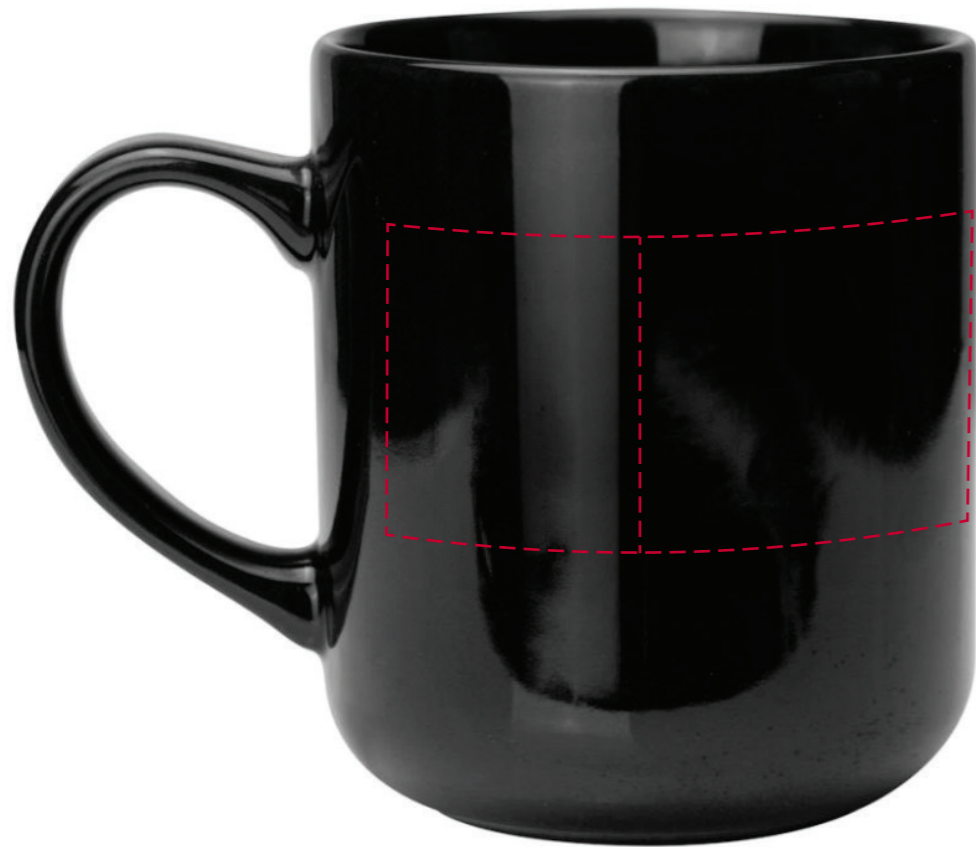

YOUR VISUAL PROOF (1 of 2)

Visual purposes only. Please see page 2 for actual artwork size.

Order Reference xxxxxx
Date created xx/xx/xx
Created by xx

Product 245958
Colour Black
Branding Spot Colour (Direct)

PANTONE® Colours

Artwork Advisories

This template is not to scale and is to be used as a guide for print size & positioning only.

With direct print there could be movement of up to 2mm in any direction

It is the customer's responsibility to ensure that the proof is correct in all areas. Please be sure to double-check spelling, grammar, layout and design before approving artwork. Due to the variation in monitor colours and adjustments, PDF proofs may not provide an accurate colour representation **of the final product & printed work**. Once artwork is approved, your order will be processed based on the above unless any amendments are made. All orders are subject to our terms and conditions.