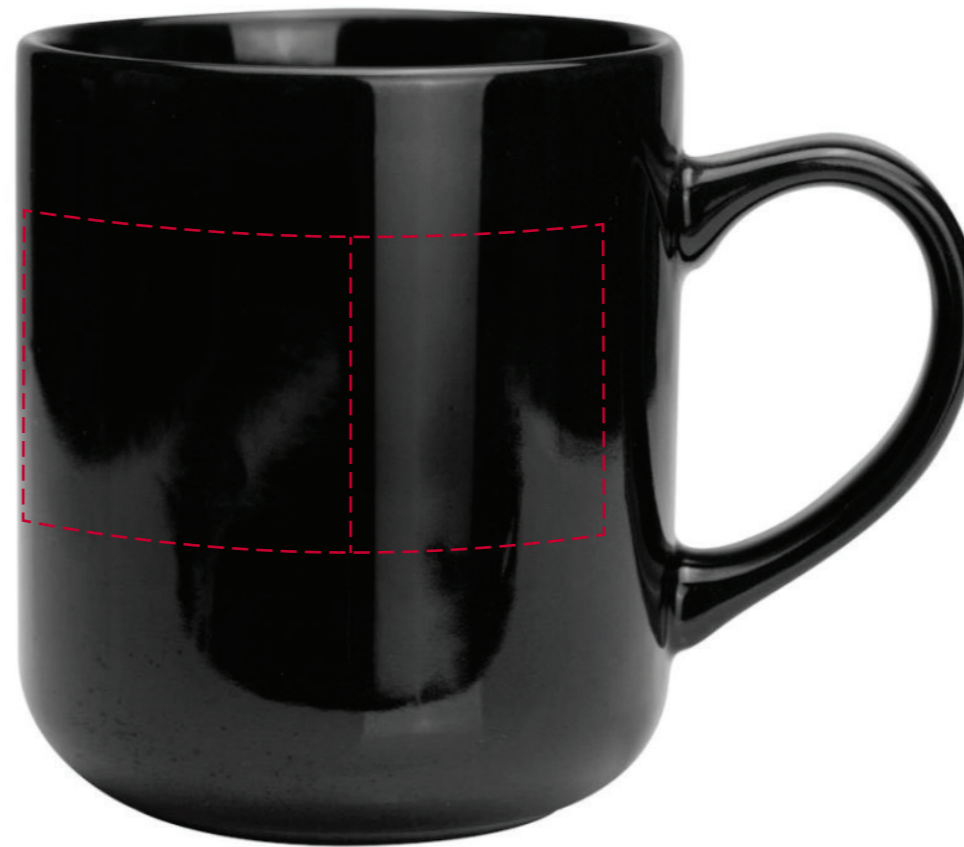

YOUR VISUAL PROOF (1 of 2)

Visual purposes only. Please see page 2 for actual artwork size.

Order Reference xxxxxx
Date created xx/xx/xx
Created by xx

Product 245958
Colour Black
Branding Spot Colour (Direct)

PANTONE® Colours

Artwork Advisories

This template is not to scale and is to be used as a guide for print size & positioning only.

With direct print there could be movement of up to 2mm in any direction

It is the customer's responsibility to ensure that the proof is correct in all areas. Please be sure to double-check spelling, grammar, layout and design before approving artwork. Due to the variation in monitor colours and adjustments, PDF proofs may not provide an accurate colour representation **of the final product & printed work**. Once artwork is approved, your order will be processed based on the above unless any amendments are made. All orders are subject to our terms and conditions.