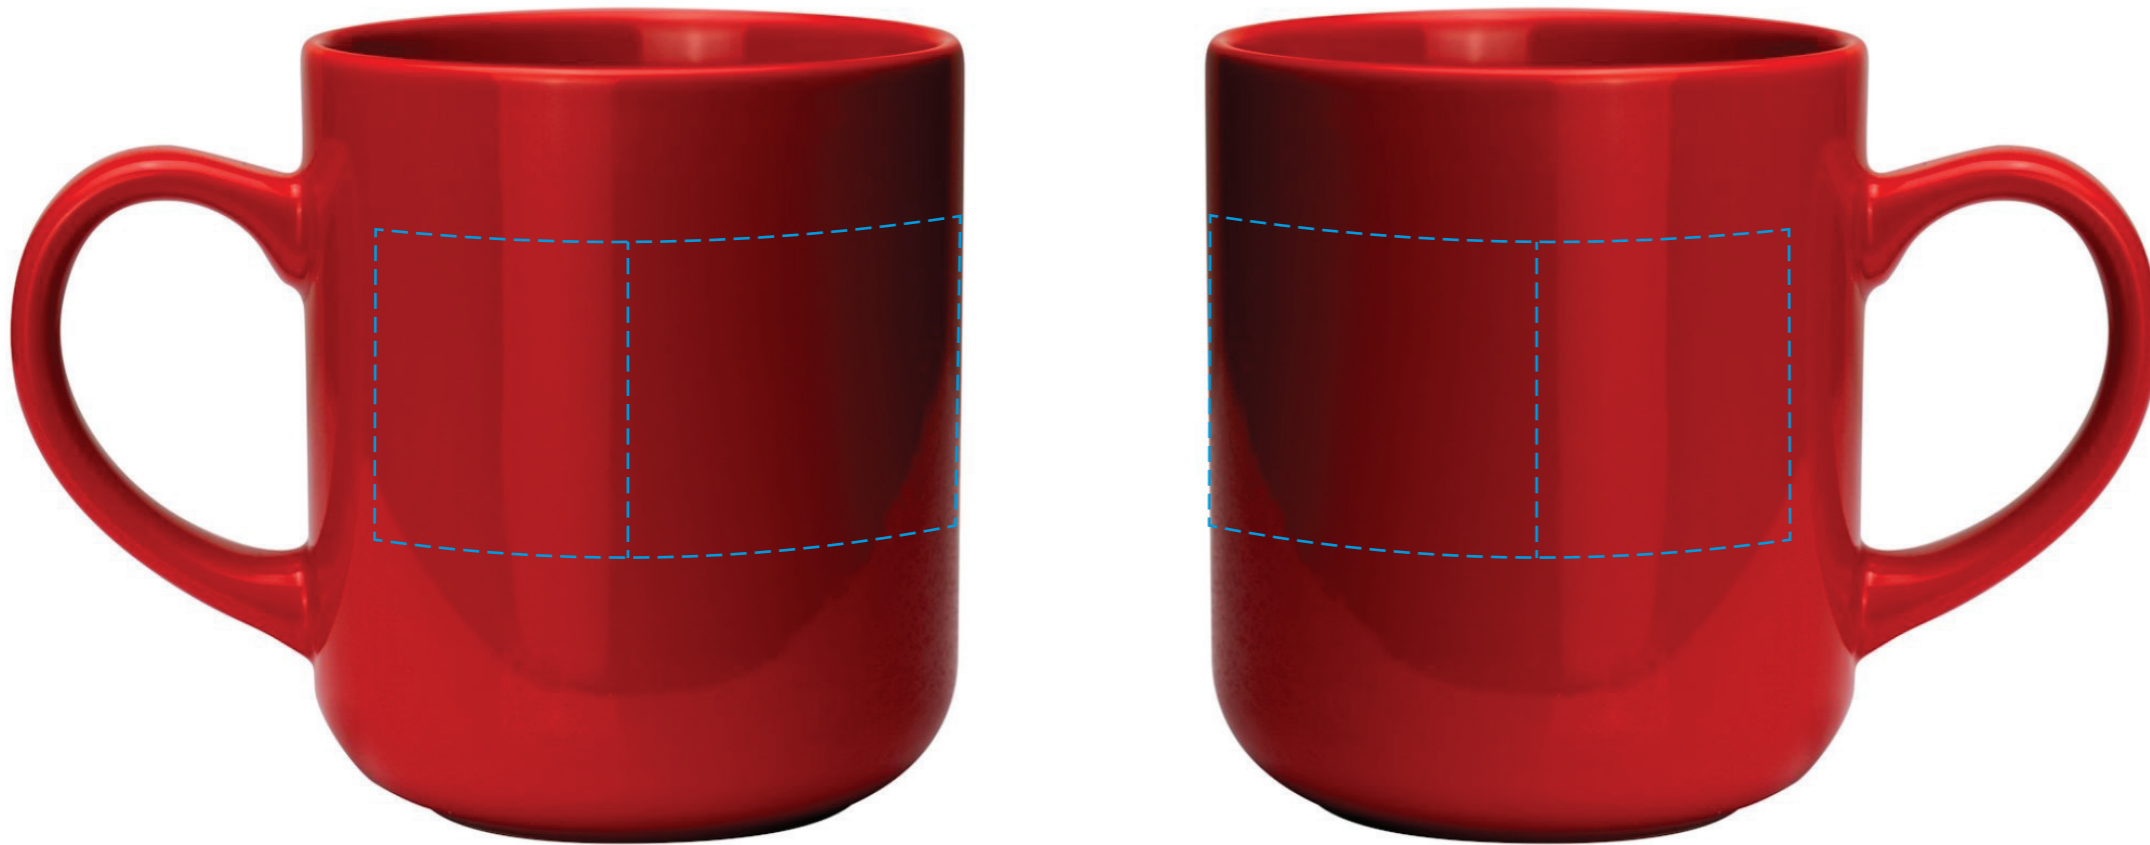

YOUR VISUAL PROOF (1 of 2)

Visual purposes only. Please see page 2 for actual artwork size.

Order Reference xxxxxx
Date created xx/xx/xx
Created by xx

Product 245966
Colour Red
Branding Spot Colour (Direct)

PANTONE® Colours

Artwork Advisories

This template is not to scale and is to be used as a guide for print size & positioning only.

With direct print there could be movement of up to 2mm in any direction

It is the customer's responsibility to ensure that the proof is correct in all areas. Please be sure to double-check spelling, grammar, layout and design before approving artwork. Due to the variation in monitor colours and adjustments, PDF proofs may not provide an accurate colour representation **of the final product & printed work**. Once artwork is approved, your order will be processed based on the above unless any amendments are made. All orders are subject to our terms and conditions.

Visual scale 100%.