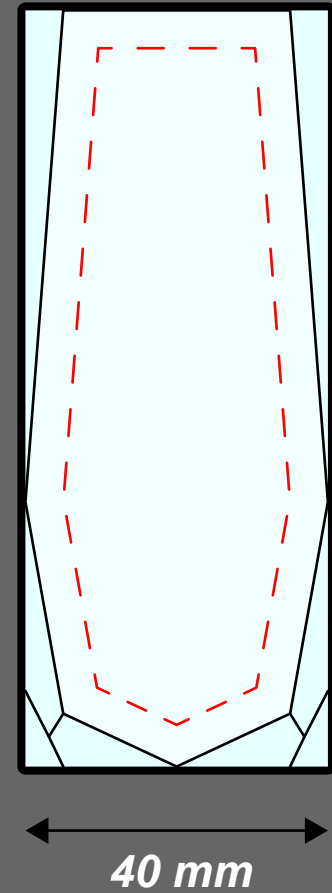

FRONT

SIDE

Scale 1:1
SAFE ZONE Ensure all artwork is contained within this border

Minimum legible font height is 1 millimetre
Where possible, please supply all artwork as vector outlines