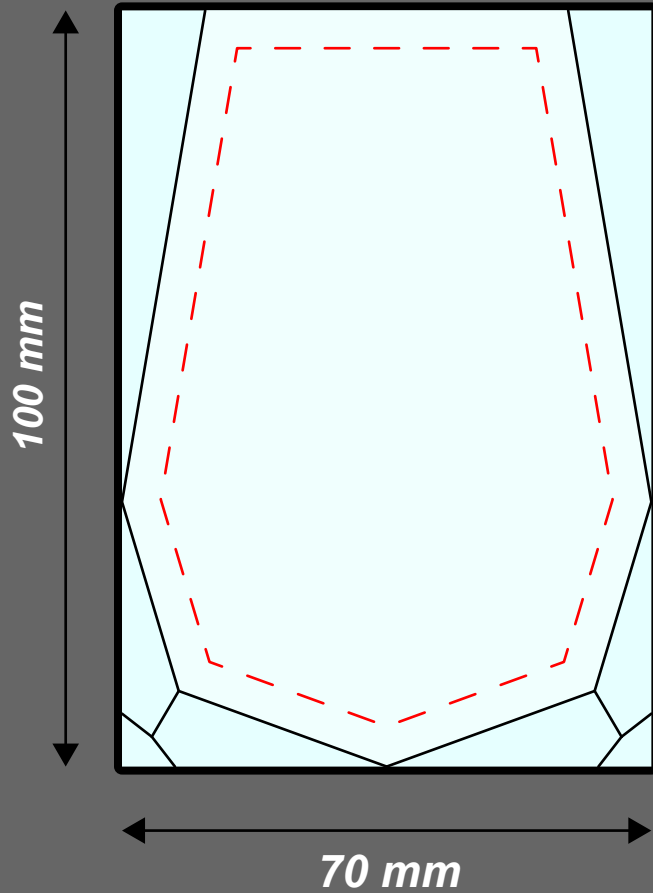

FRONT

SIDE

Scale 1:1
SAFE ZONE Ensure all artwork is contained within this border

Minimum legible font height is 1 millimetre
Where possible, please supply all artwork as vector outlines