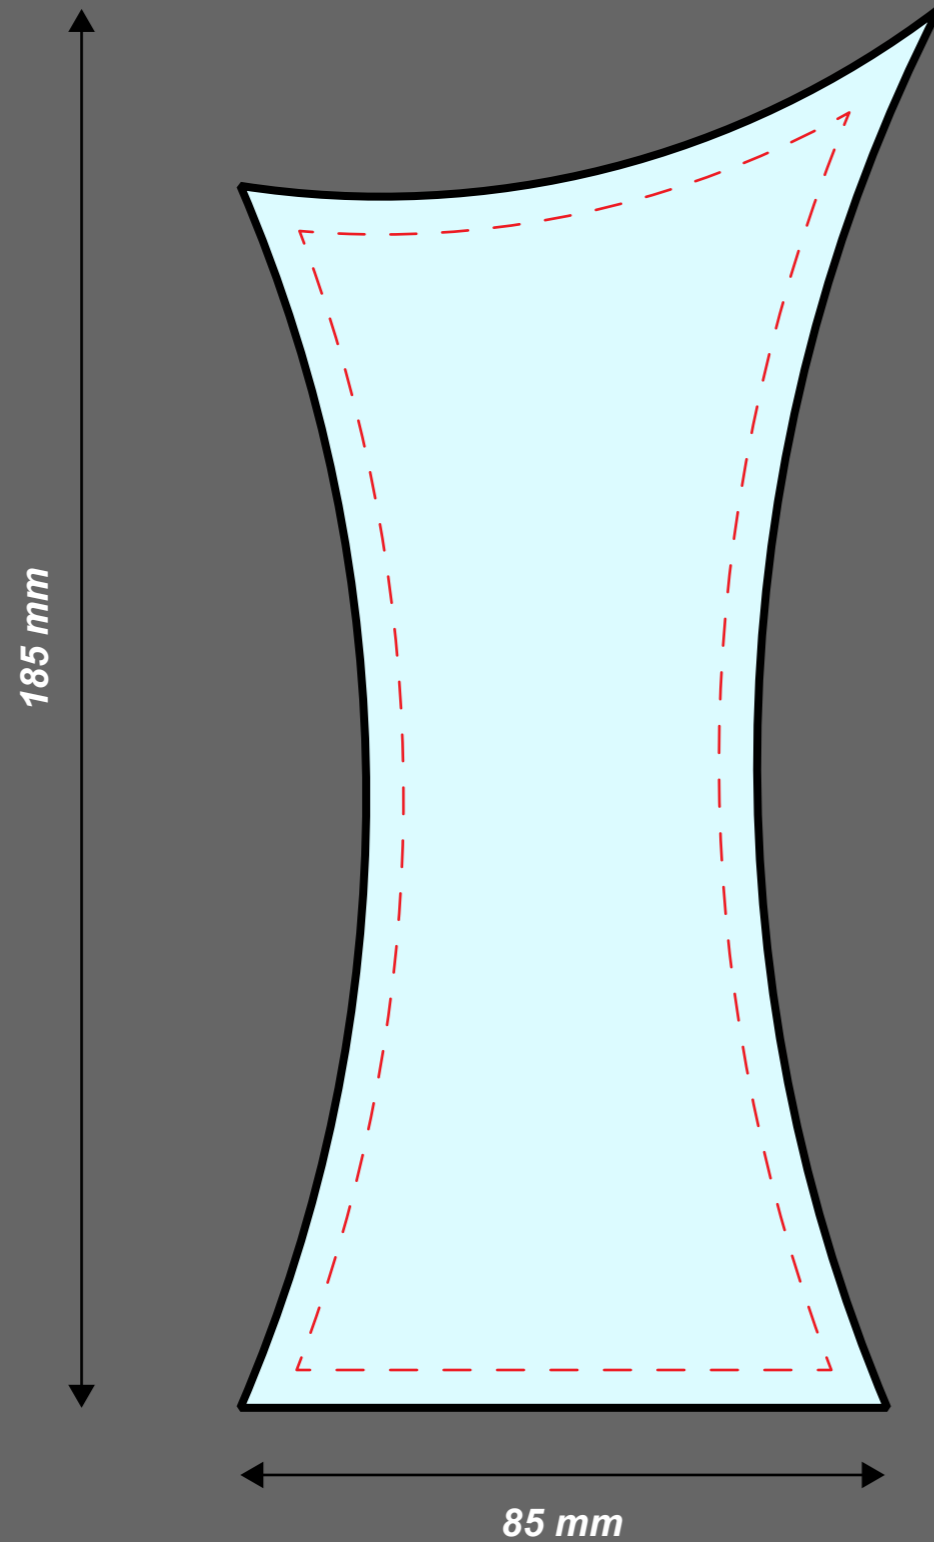

TROPHY 185mm

ENGRAVING TEMPLATE

FRONT

SIDE

Scale 1:1
SAFE ZONE Ensure all artwork is contained within this border

Minimum legible font height is 1 millimetre
Where possible, please supply all artwork as vector outlines