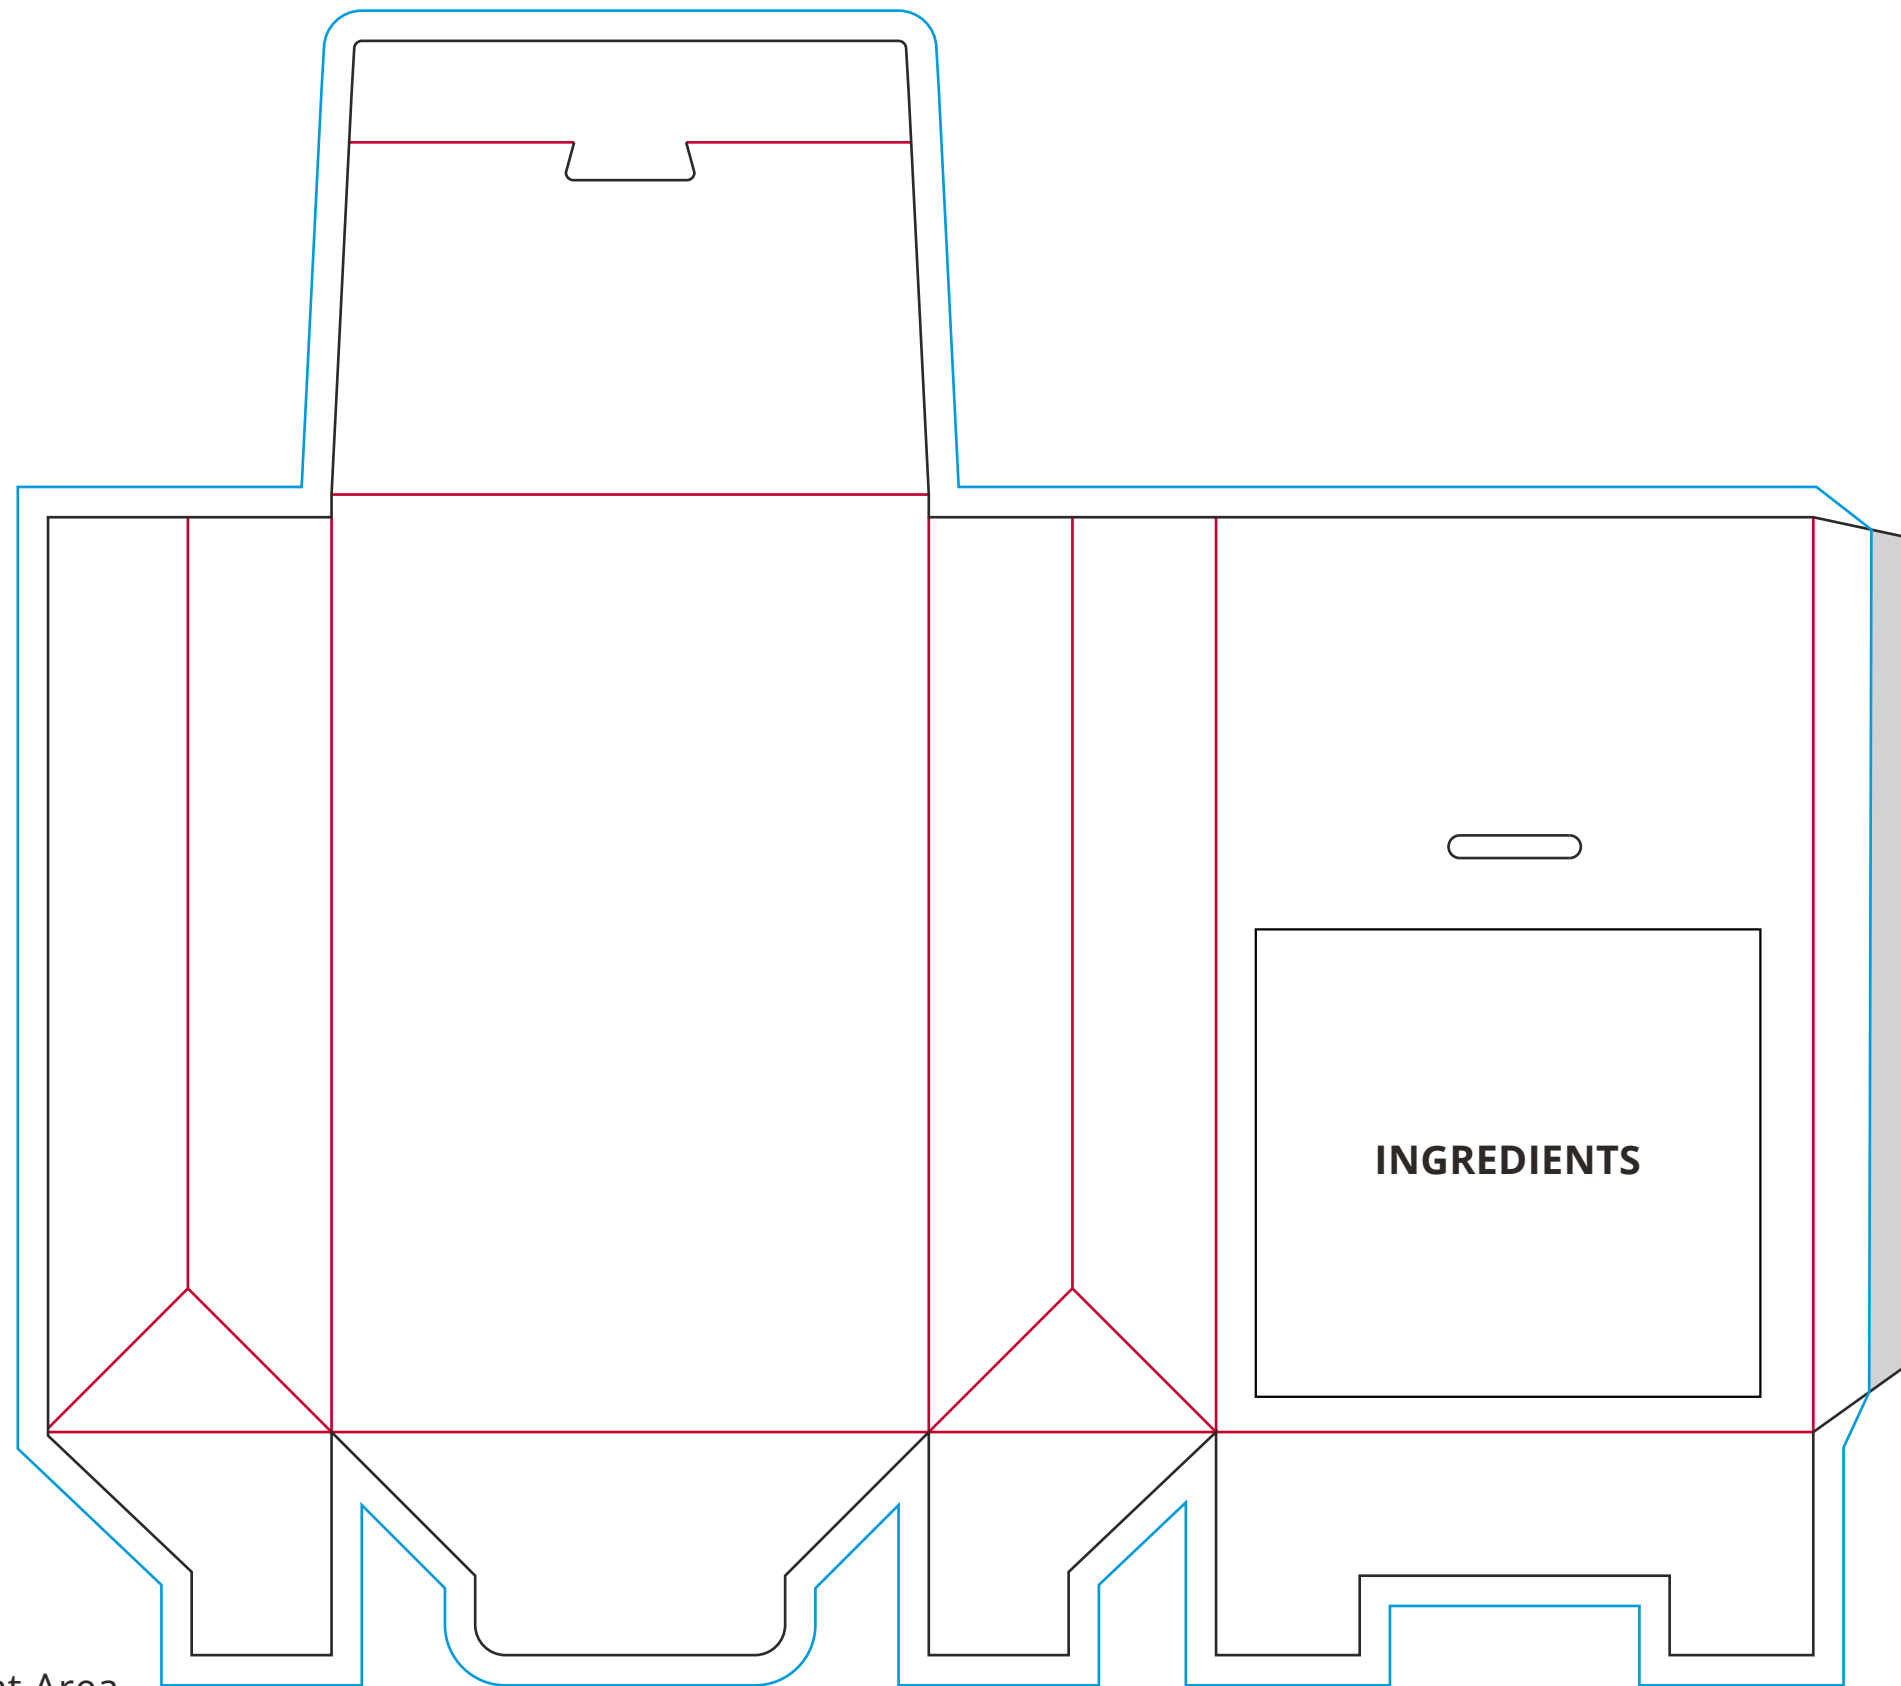

Print area 213 x 247mm
Logo size xx x xxmm
Branding Full Colour

- No Print Area
- Fold Lines
- Product Size
- Bleed

Visual scale 100%.