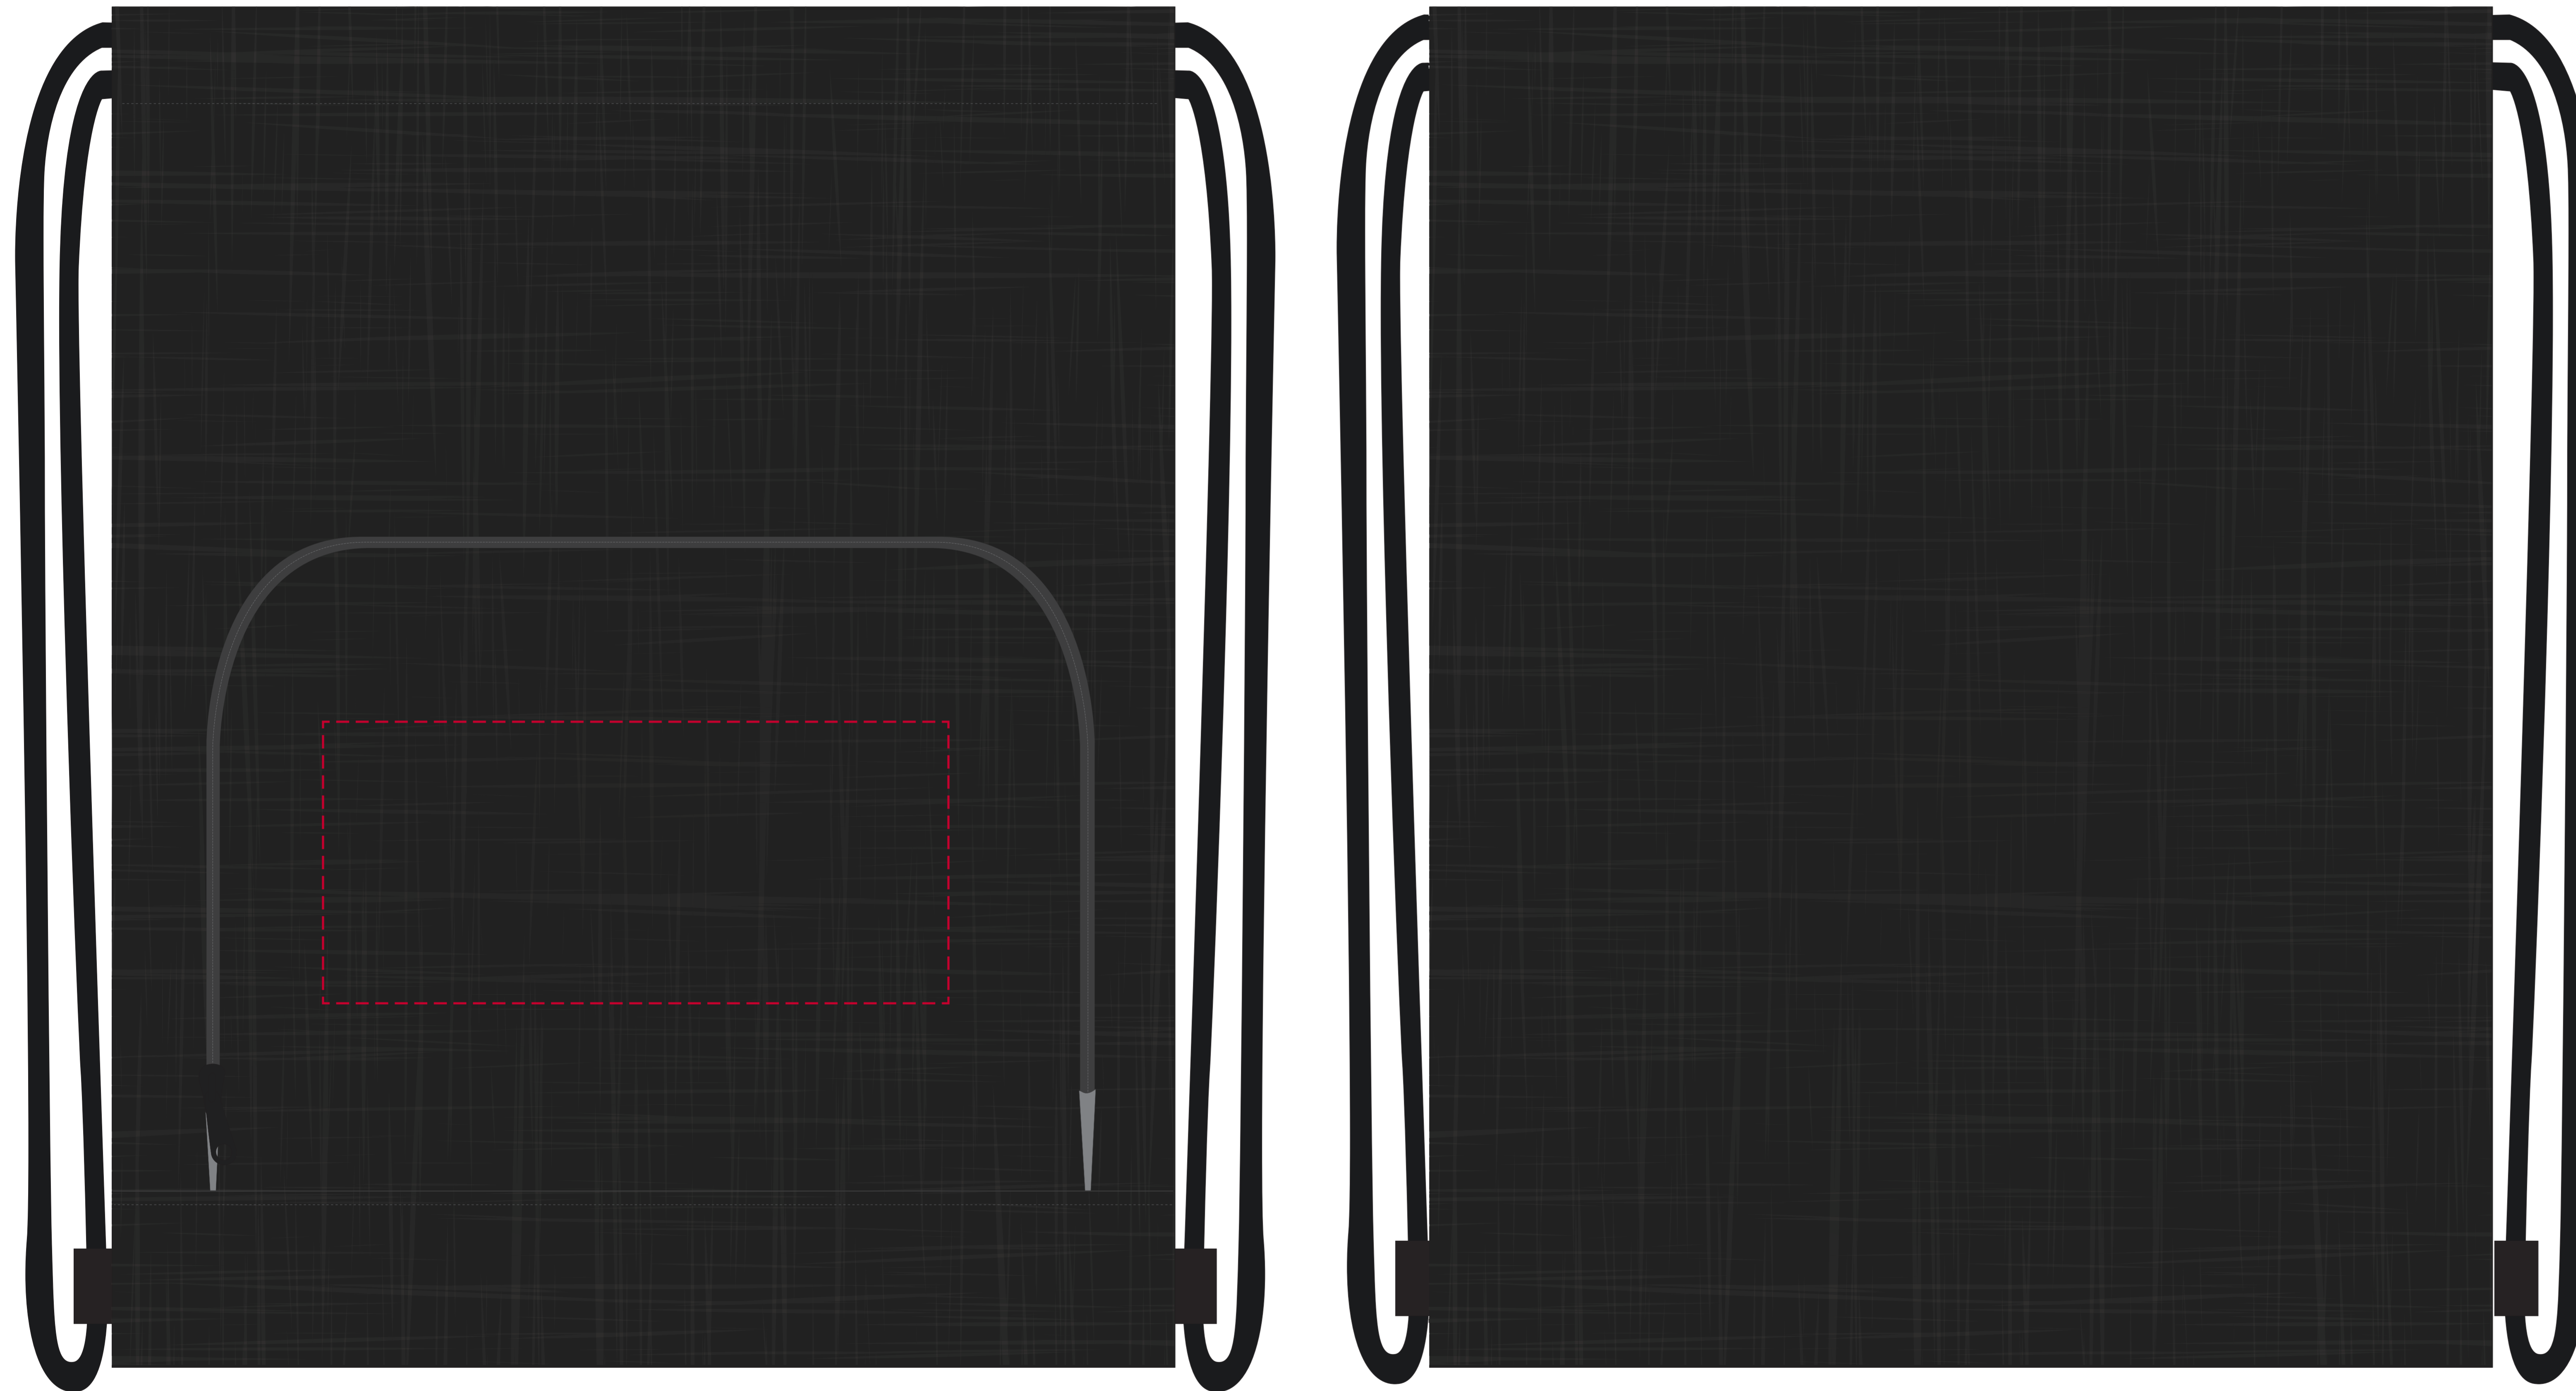

YOUR VISUAL PROOF

Order Reference xxxxxx
Date created xx/xx/xx
Created by xx

Product 246055
Colour Black
Branding Spot colour (1 col. max)

PANTONE® Colours

Artwork Advisories

It is the customer's responsibility to ensure that the proof is correct in all areas. Please be sure to double-check spelling, grammar, layout and design before approving artwork. **Due to the variation in monitor colours and adjustments, PDF proofs may not provide an accurate colour representation of the final product & printed work.** Once artwork is approved, your order will be processed based on the above unless any amendments are made. All orders are subject to our terms and conditions.

Please email all approvals/amends to your order processor.

Scale 100% Print area 200 x 90mm Logo size xx x xxmm