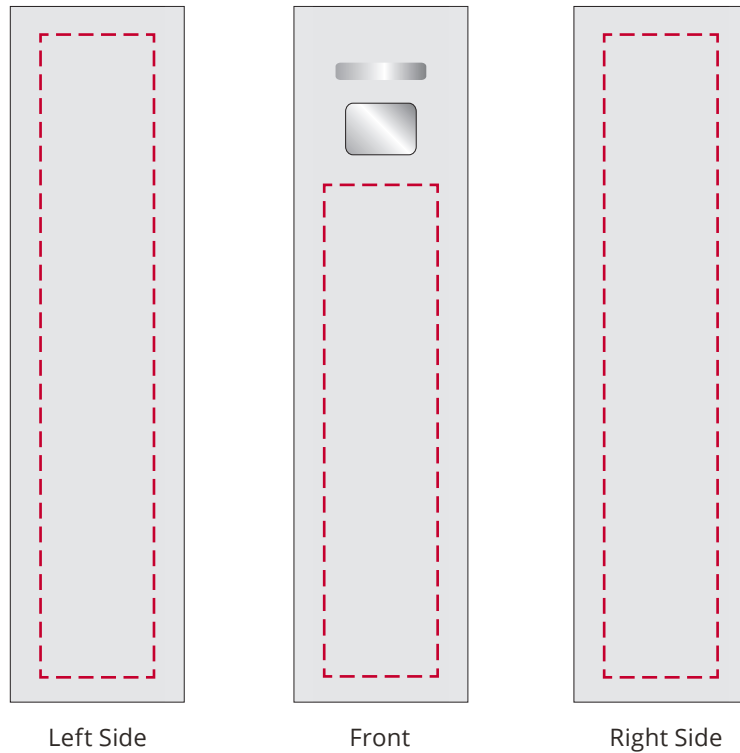

YOUR VISUAL PROOF

Scale 100% **Print area** 65 x 16mm (front) 85 x 15mm (side) **Logo size** xx x xxmm

Order Reference xxxxxx
Date created xx/xx/xx
Created by xx

Product 246183
Colour Silver
Branding Spot colour / Full Colour /
Engraved