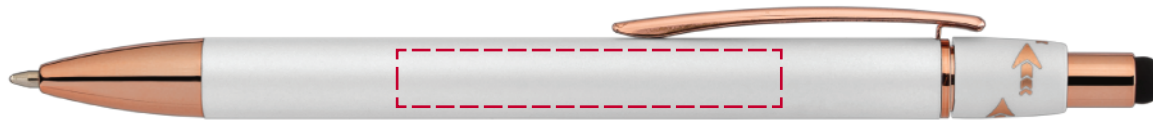

YOUR VISUAL PROOF

Order Reference xxxxxx
Date created xx/xx/xx
Created by xx

Product 246385
Colour White
Branding Engraved

Artwork Advisories

For engraving, the white pen engraves **dark silver, and Gunmetal & Steel Blue engraves silver.**